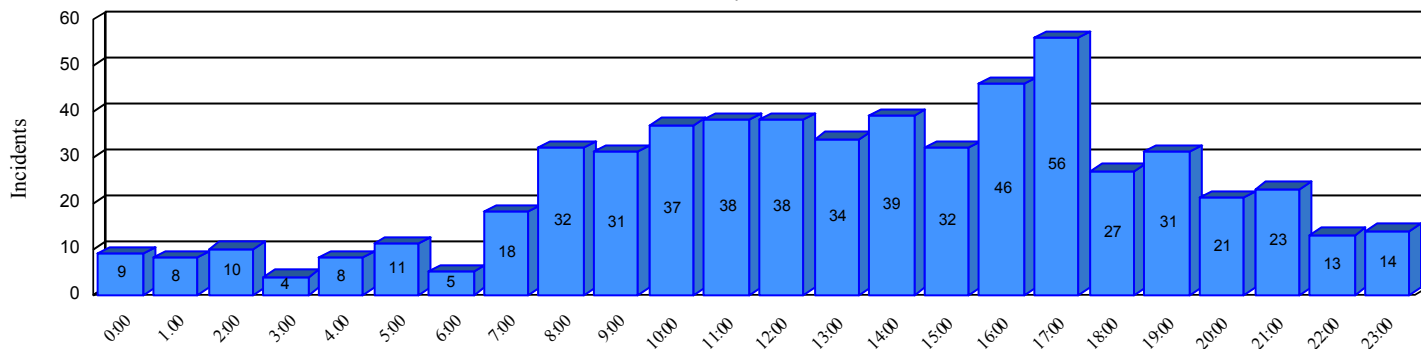

Incidents by Hour