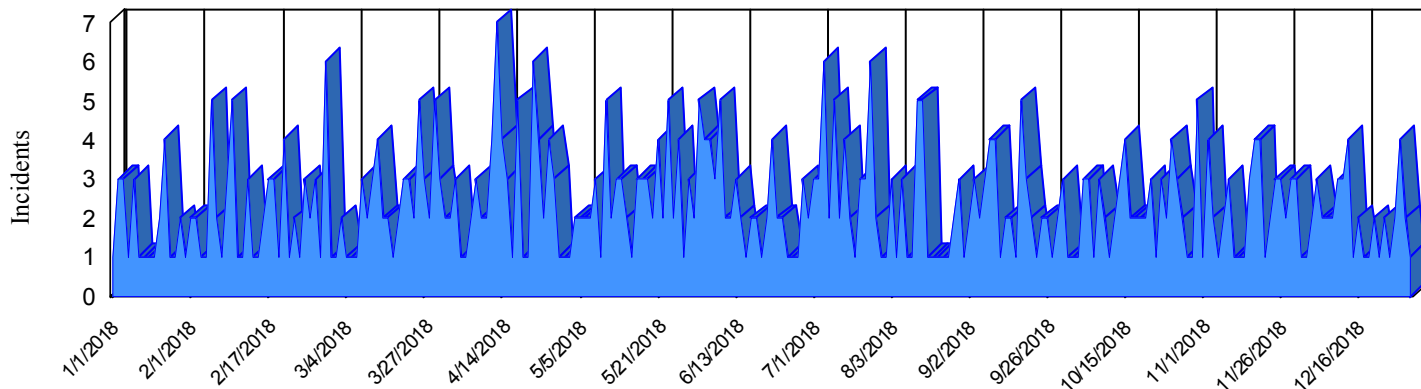

Station Incident Summary

Station **63**

01/01/2018 to 12/31/2018

SLU

Total Calls for this Report 585

Incidents by Day

Incidents by Day of the Week

Incidents by Month