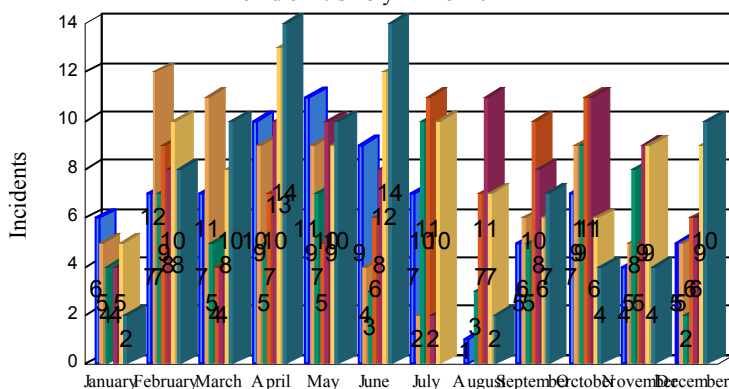

Station Incident Summary

Station **63**

01/01/2018 to 12/31/2018

SLU

Total Calls for this Report 585

Incidents by Day

Incidents by Day of the Week

Incidents by Month

Incidents by Hour

The source of this data is submitted by CAL FIRE through the Computer Aided Dispatch (CAD) system. The data is an estimate and may possibly change. Total statistics on this report are not final, and may not match any other fire statistics provided by CAL FIRE / San Luis Obispo County Fire.