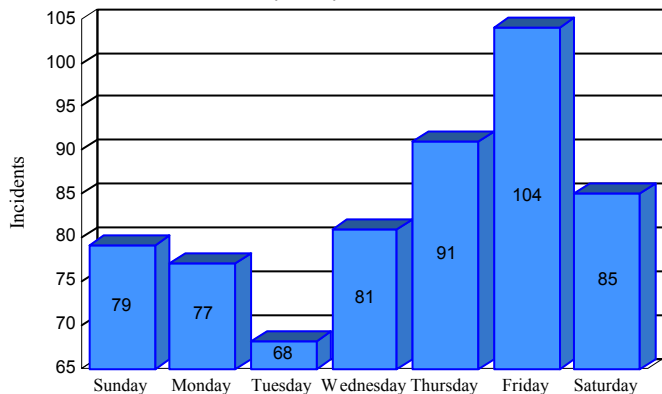

Station Incident Summary

Station **63**

01/01/2018 to 12/31/2018

SLU

Total Calls for this Report 585

Incidents by Day

Incidents by Day of the Week

Incidents by Month

Incidents by Hour

The source of this data is submitted by CAL FIRE through the Computer Aided Dispatch (CAD) system. The data is an estimate and may possibly change. Total statistics on this report are not final, and may not match any other fire statistics provided by CAL FIRE / San Luis Obispo County Fire.