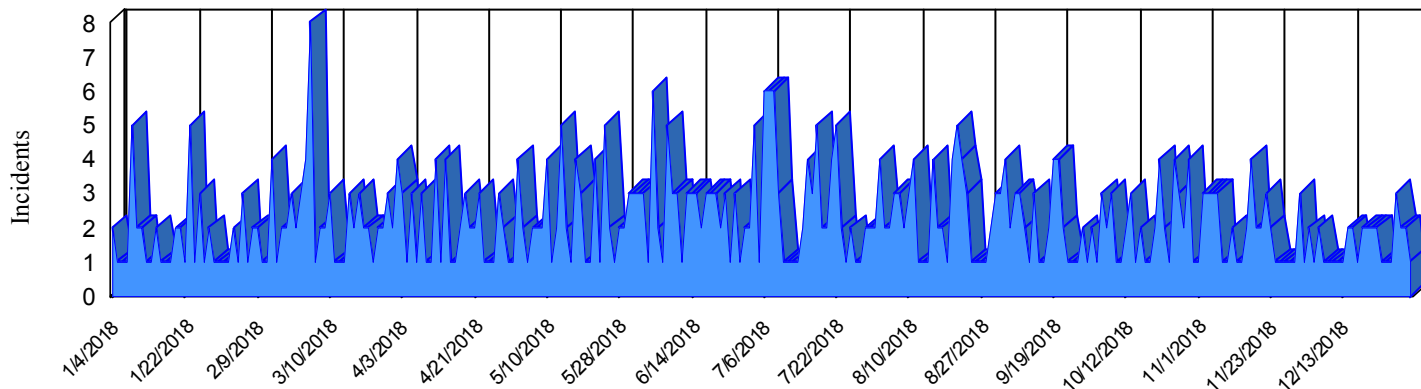

# Station Incident Summary

Station **62**

01/04/2018 to 12/30/2018

SLU

Total Calls for this Report **584**

Incidents by Day

Incidents by Day of the Week

Incidents by Month