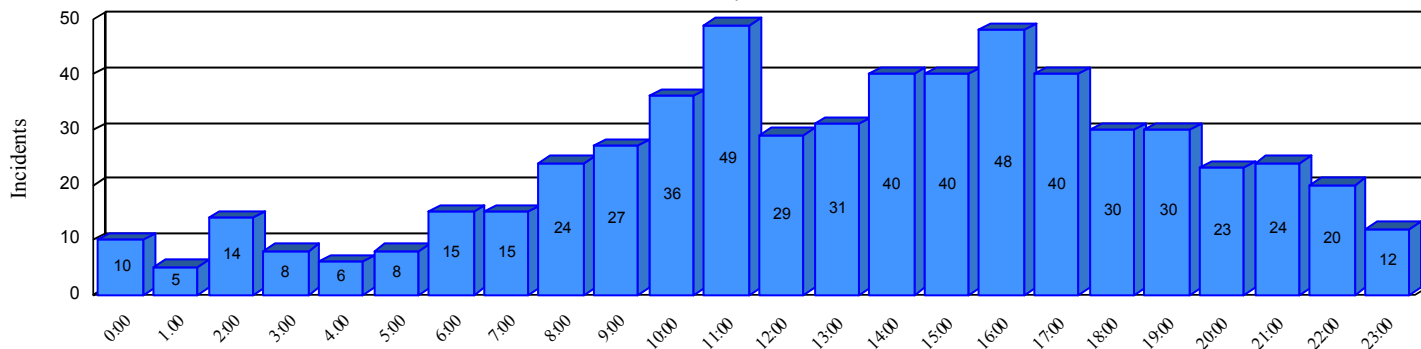

Incidents by Hour