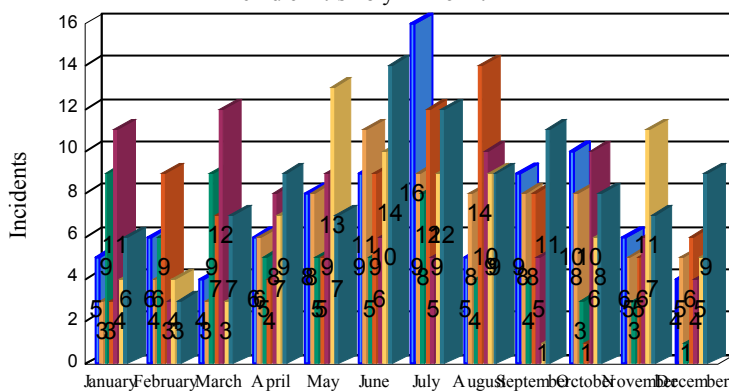

# Station Incident Summary

Station **62**

01/04/2018 to 12/30/2018

SLU

Total Calls for this Report **584**

Incidents by Day

Incidents by Day of the Week

Incidents by Month

Incidents by Hour

The source of this data is submitted by CAL FIRE through the Computer Aided Dispatch (CAD) system. The data is an estimate and may possibly change. Total statistics on this report are not final, and may not match any other fire statistics provided by CAL FIRE / San Luis Obispo County Fire.