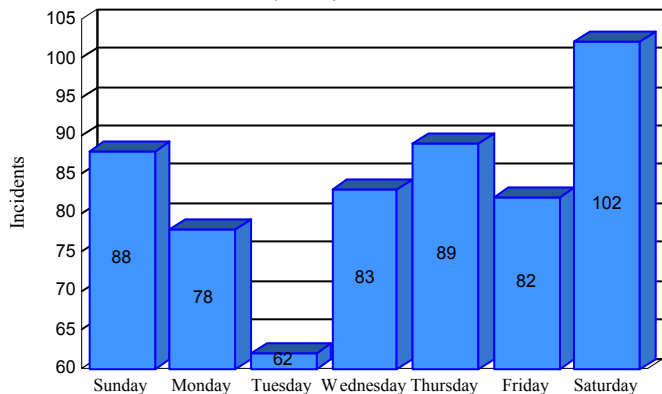

# Station Incident Summary

Station **62**

01/04/2018 to 12/30/2018

SLU

Total Calls for this Report **584**

Incidents by Day

Incidents by Day of the Week

Incidents by Month

Incidents by Hour

The source of this data is submitted by CAL FIRE through the Computer Aided Dispatch (CAD) system. The data is an estimate and may possibly change. Total statistics on this report are not final, and may not match any other fire statistics provided by CAL FIRE / San Luis Obispo County Fire.