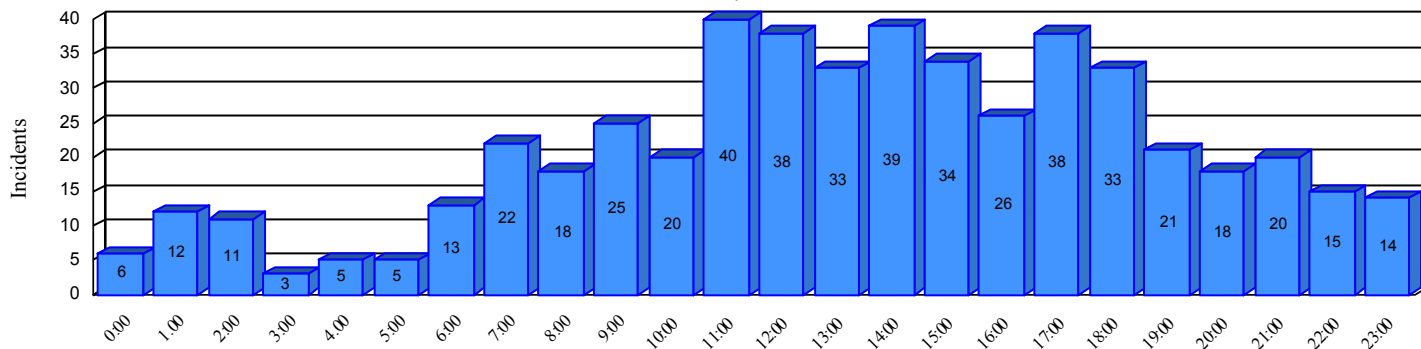

Incidents by Hour