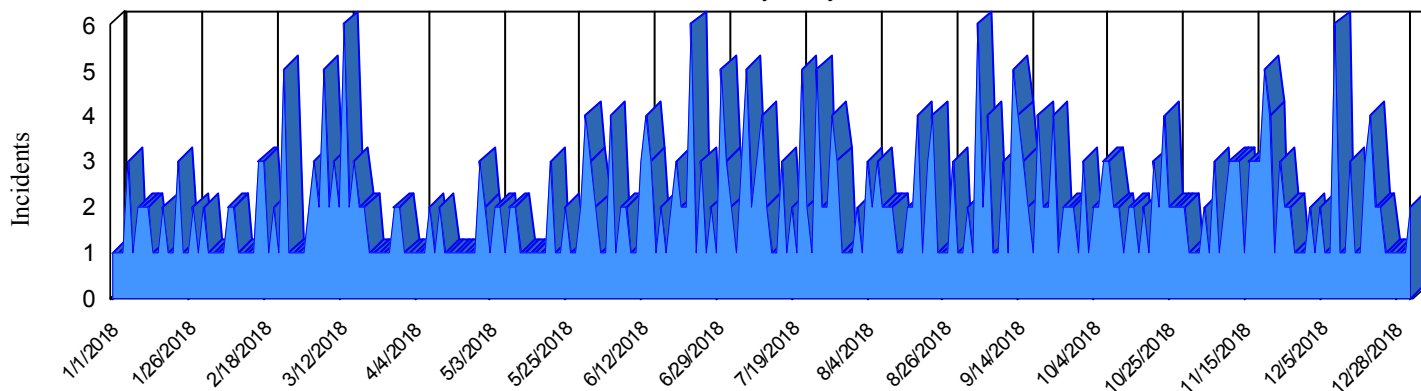

Station Incident Summary

Station **50**

01/01/2018 to 12/31/2018

SLU

Total Calls for this Report 509

Incidents by Day

Incidents by Day of the Week

Incidents by Month