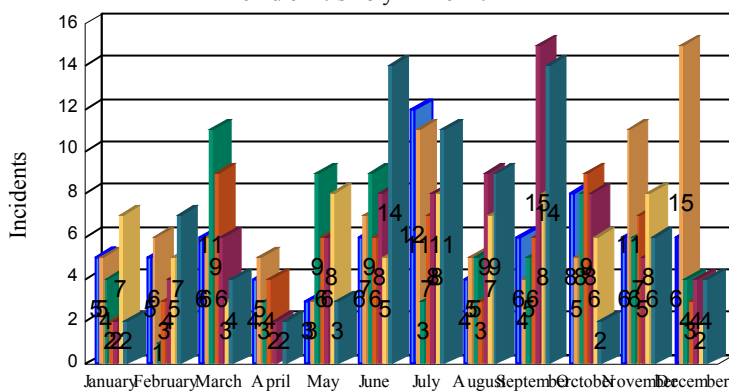

Station Incident Summary

Station **50**

01/01/2018 to 12/31/2018

SLU

Total Calls for this Report 509

Incidents by Day

Incidents by Day of the Week

Incidents by Month

Incidents by Hour

The source of this data is submitted by CAL FIRE through the Computer Aided Dispatch (CAD) system. The data is an estimate and may possibly change. Total statistics on this report are not final, and may not match any other fire statistics provided by CAL FIRE / San Luis Obispo County Fire.