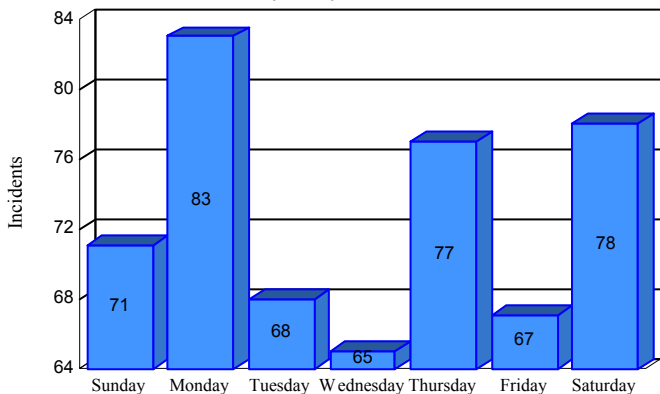

Station Incident Summary

Station **50**

01/01/2018 to 12/31/2018

SLU

Total Calls for this Report 509

Incidents by Day

Incidents by Day of the Week

Incidents by Month