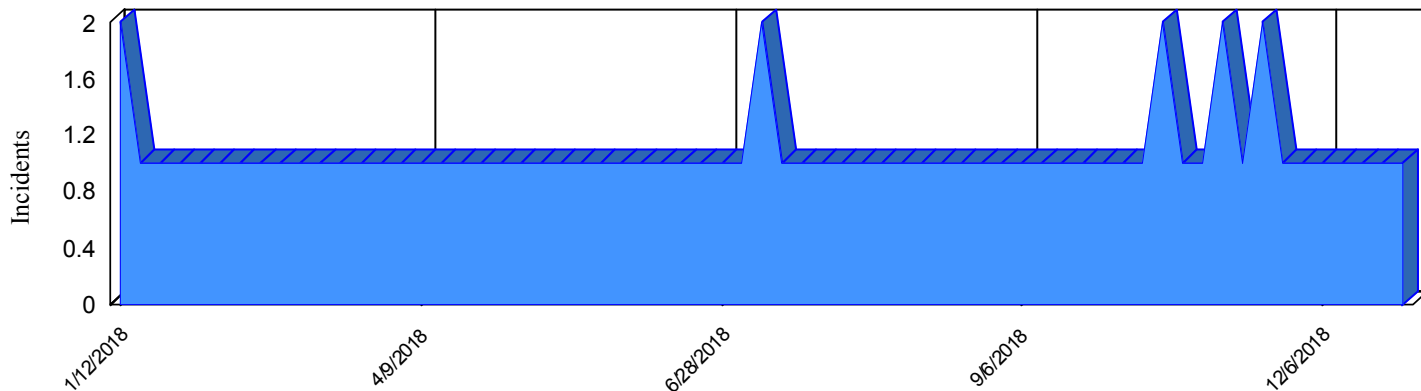

Station Incident Summary

Station **42**

01/12/2018 to 12/31/2018

SLU

Total Calls for this Report 70

Incidents by Day

Incidents by Day of the Week

Incidents by Month

Incidents by Hour

The source of this data is submitted by CAL FIRE through the Computer Aided Dispatch (CAD) system. The data is an estimate and may possibly change. Total statistics on this report are not final, and may not match any other fire statistics provided by CAL FIRE / San Luis Obispo County Fire.