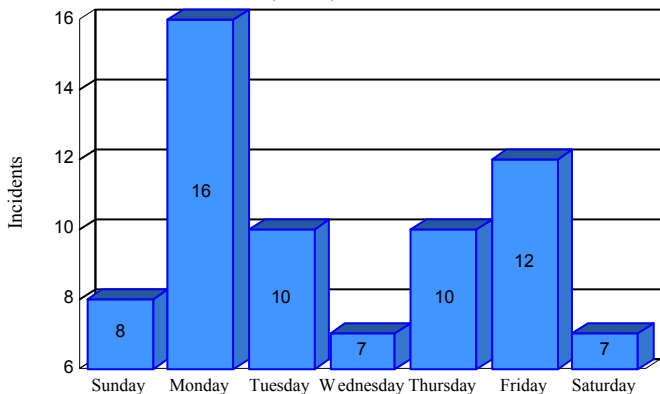

Station Incident Summary

Station **42**

01/12/2018 to 12/31/2018

SLU

Total Calls for this Report 70

Incidents by Day

Incidents by Day of the Week

Incidents by Month

Incidents by Hour

The source of this data is submitted by CAL FIRE through the Computer Aided Dispatch (CAD) system. The data is an estimate and may possibly change. Total statistics on this report are not final, and may not match any other fire statistics provided by CAL FIRE / San Luis Obispo County Fire.