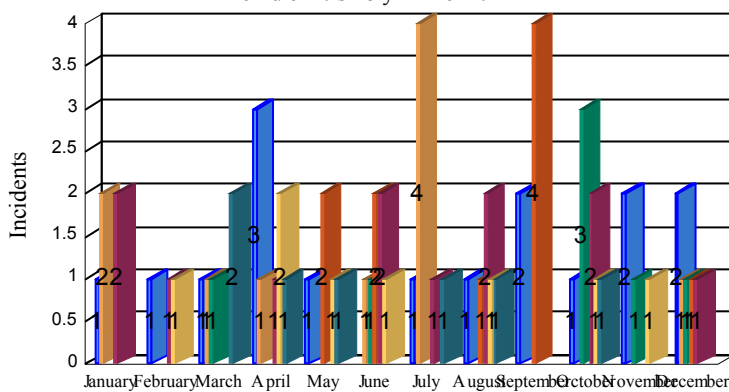

Station Incident Summary

Station **42**

01/12/2018 to 12/31/2018

SLU

Total Calls for this Report 70

Incidents by Day

Incidents by Day of the Week

Incidents by Month

Incidents by Hour

The source of this data is submitted by CAL FIRE through the Computer Aided Dispatch (CAD) system. The data is an estimate and may possibly change. Total statistics on this report are not final, and may not match any other fire statistics provided by CAL FIRE / San Luis Obispo County Fire.