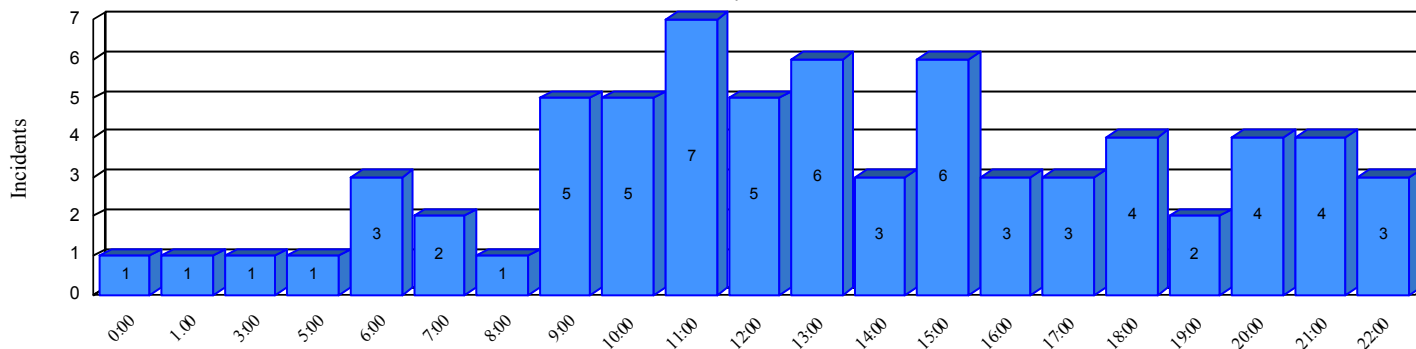

Incidents by Hour