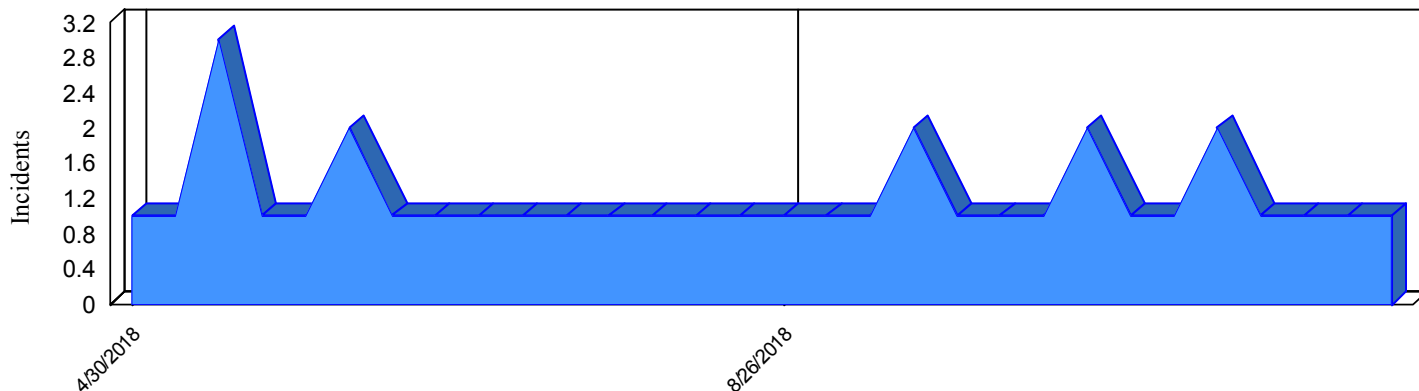

# Station Incident Summary

Station **41**

**04/30/2018 to 12/07/2018**

**SLU**

**Total Calls for this Report 36**

Incidents by Day

Incidents by Day of the Week

Incidents by Month