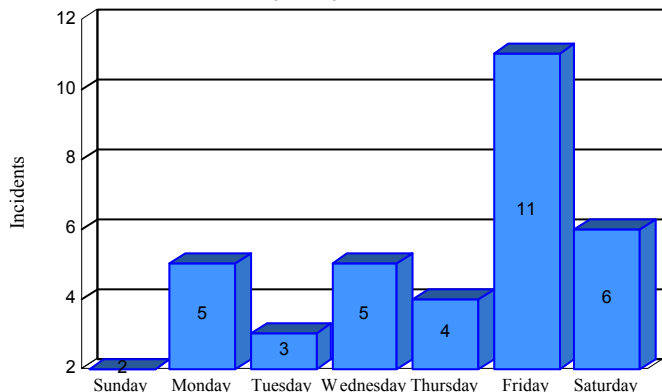

# Station Incident Summary

Station **41**

**04/30/2018 to 12/07/2018**

**SLU**

**Total Calls for this Report 36**

Incidents by Day

Incidents by Day of the Week

Incidents by Month

Incidents by Hour

The source of this data is submitted by CAL FIRE through the Computer Aided Dispatch (CAD) system. The data is an estimate and may possibly change. Total statistics on this report are not final, and may not match any other fire statistics provided by CAL FIRE / San Luis Obispo County Fire.