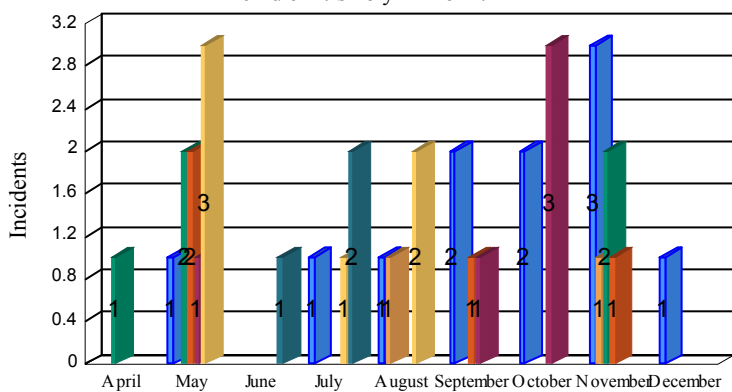

# Station Incident Summary

Station **41**

**04/30/2018 to 12/07/2018**

**SLU**

**Total Calls for this Report 36**

Incidents by Day

Incidents by Day of the Week

Incidents by Month

Incidents by Hour

The source of this data is submitted by CAL FIRE through the Computer Aided Dispatch (CAD) system. The data is an estimate and may possibly change. Total statistics on this report are not final, and may not match any other fire statistics provided by CAL FIRE / San Luis Obispo County Fire.