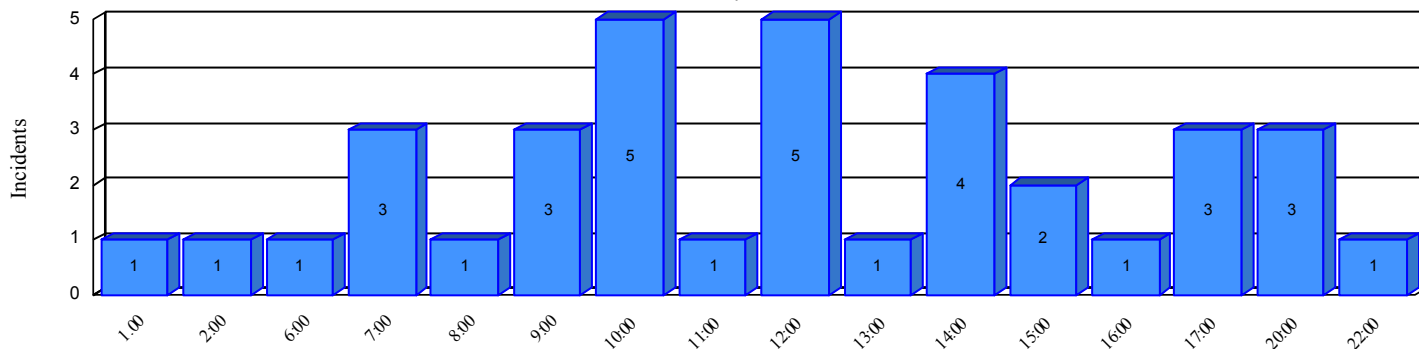

# Station Incident Summary

Station **41**

**04/30/2018 to 12/07/2018**

**SLU**

**Total Calls for this Report 36**

Incidents by Day

Incidents by Day of the Week

Incidents by Month

Incidents by Hour

The source of this data is submitted by CAL FIRE through the Computer Aided Dispatch (CAD) system. The data is an estimate and may possibly change. Total statistics on this report are not final, and may not match any other fire statistics provided by CAL FIRE / San Luis Obispo County Fire.