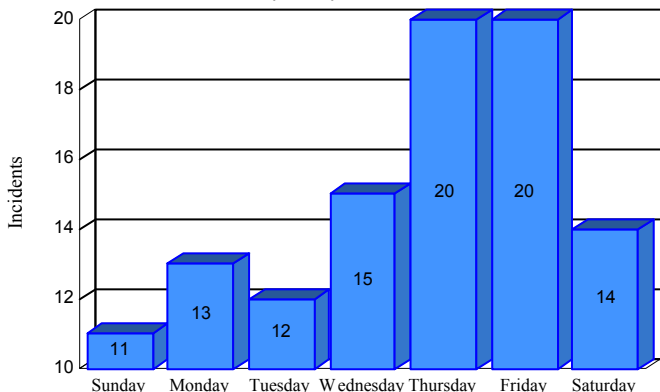

# Station Incident Summary

Station **35**

05/04/2018 to 12/04/2018

**SLU**

**Total Calls for this Report 105**

Incidents by Day

Incidents by Day of the Week

Incidents by Month