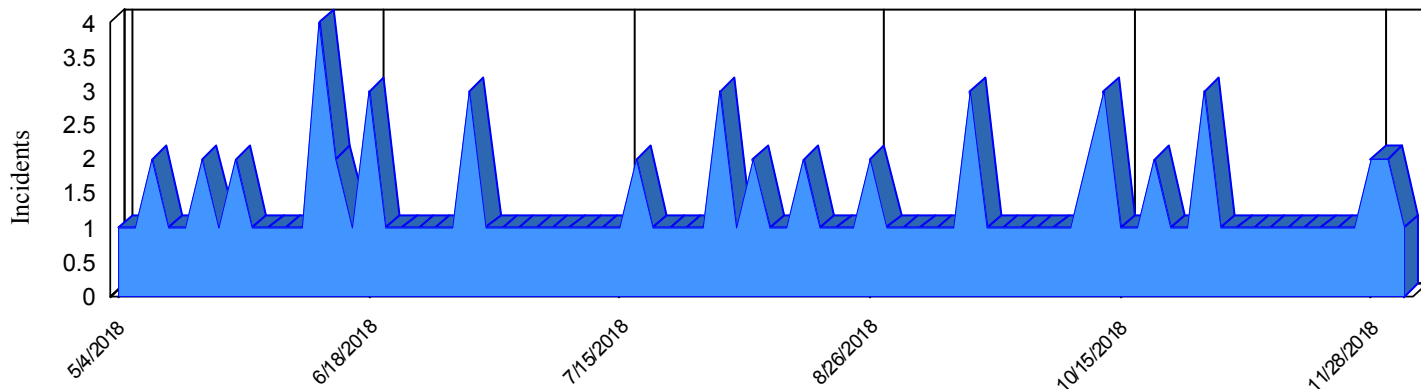

# Station Incident Summary

Station **35**

05/04/2018 to 12/04/2018

**SLU**

**Total Calls for this Report 105**

Incidents by Day

Incidents by Day of the Week

Incidents by Month