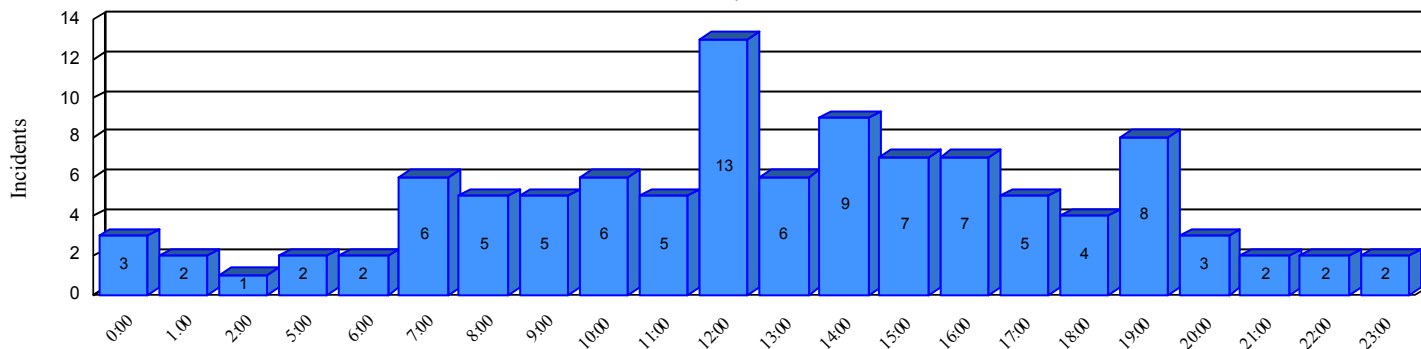

Incidents by Hour