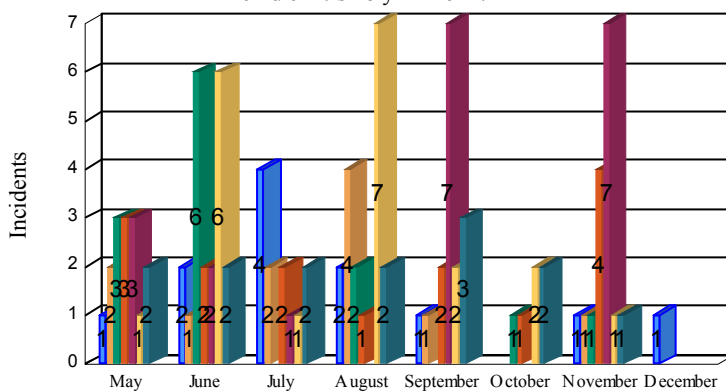

# Station Incident Summary

Station **35**

05/04/2018 to 12/04/2018

**SLU**

**Total Calls for this Report 105**

Incidents by Day

Incidents by Day of the Week

Incidents by Month

Incidents by Hour

The source of this data is submitted by CAL FIRE through the Computer Aided Dispatch (CAD) system. The data is an estimate and may possibly change. Total statistics on this report are not final, and may not match any other fire statistics provided by CAL FIRE / San Luis Obispo County Fire.