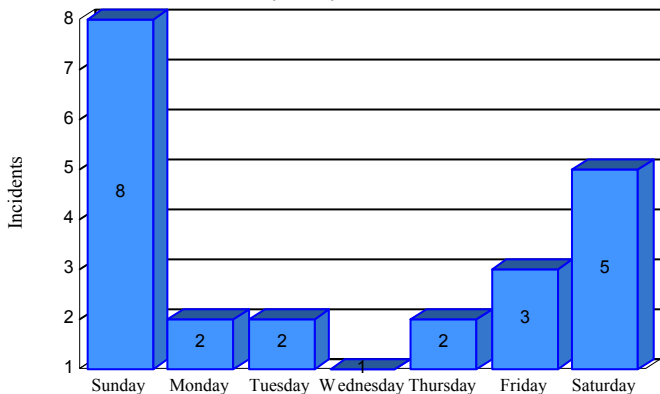

Station Incident Summary

Station **34**

02/02/2018 to 09/18/2018

SLU

Total Calls for this Report 23

Incidents by Day

Incidents by Day of the Week

Incidents by Month

Incidents by Hour

The source of this data is submitted by CAL FIRE through the Computer Aided Dispatch (CAD) system. The data is an estimate and may possibly change. Total statistics on this report are not final, and may not match any other fire statistics provided by CAL FIRE / San Luis Obispo County Fire.