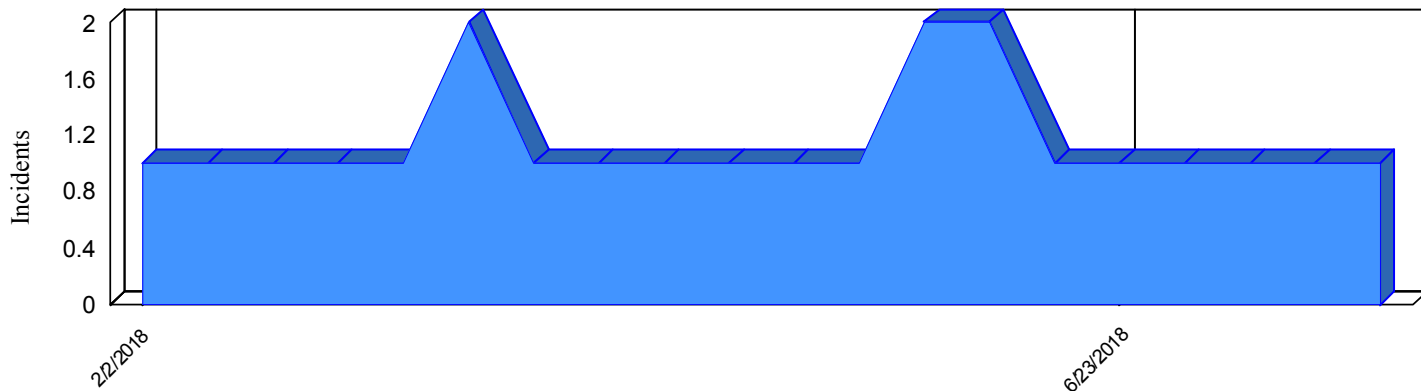

Station Incident Summary

Station **34**

02/02/2018 to 09/18/2018

SLU

Total Calls for this Report 23

Incidents by Day

Incidents by Day of the Week

Incidents by Month