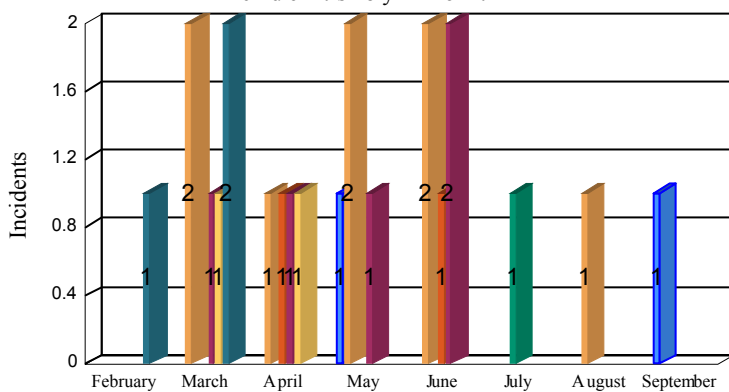

Station Incident Summary

Station **34**

02/02/2018 to 09/18/2018

SLU

Total Calls for this Report 23

Incidents by Day

Incidents by Day of the Week

Incidents by Month

Incidents by Hour

The source of this data is submitted by CAL FIRE through the Computer Aided Dispatch (CAD) system. The data is an estimate and may possibly change. Total statistics on this report are not final, and may not match any other fire statistics provided by CAL FIRE / San Luis Obispo County Fire.