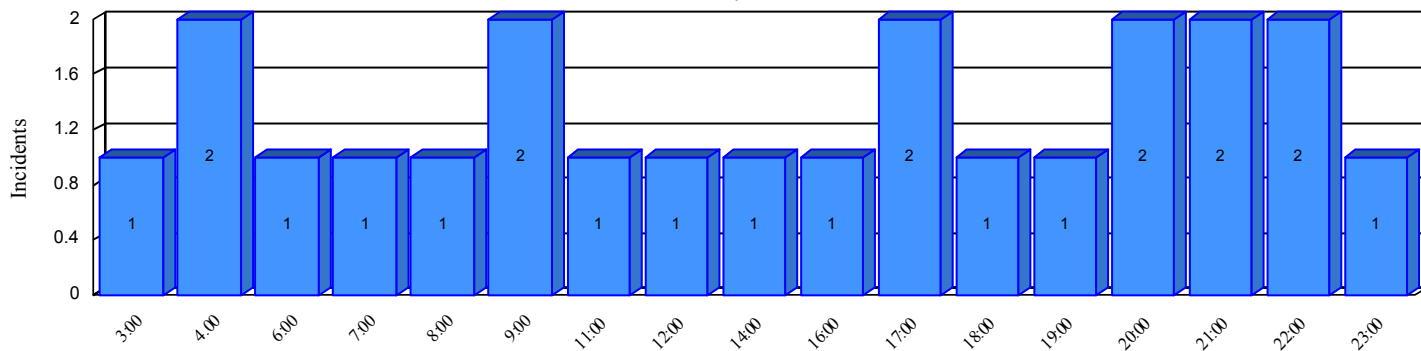

Incidents by Hour