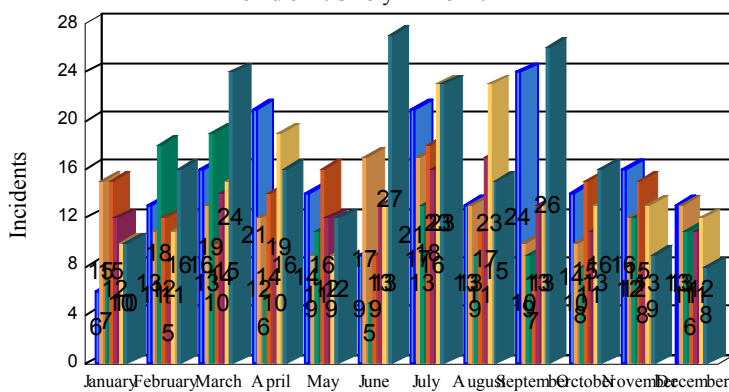

Station Incident Summary

Station **22**

01/01/2018 to 12/31/2018

SLU

Total Calls for this Report **1,126**

Incidents by Day

Incidents by Day of the Week

Incidents by Month

Incidents by Hour

The source of this data is submitted by CAL FIRE through the Computer Aided Dispatch (CAD) system. The data is an estimate and may possibly change. Total statistics on this report are not final, and may not match any other fire statistics provided by CAL FIRE / San Luis Obispo County Fire.