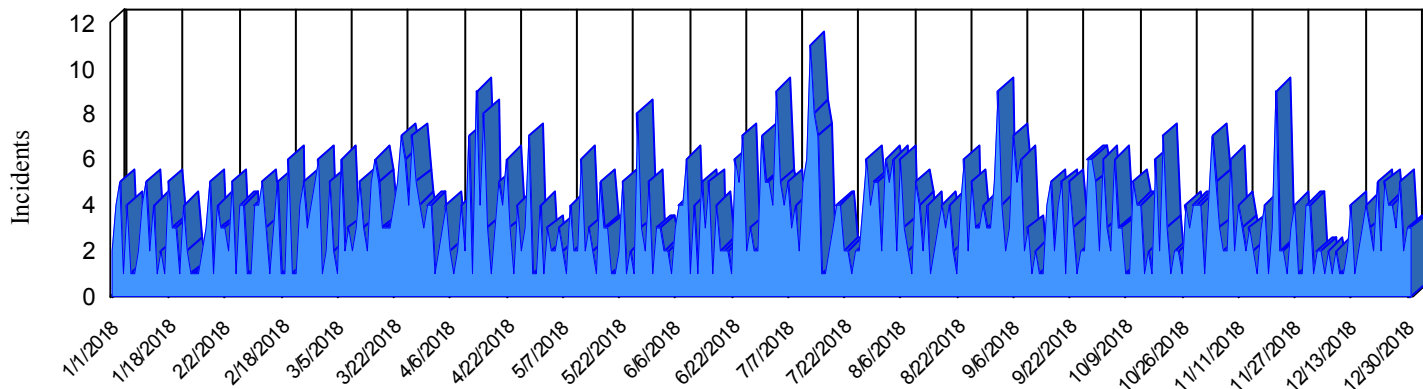

Station Incident Summary

Station **22**

01/01/2018 to 12/31/2018

SLU

Total Calls for this Report **1,126**

Incidents by Day

Incidents by Day of the Week

Incidents by Month