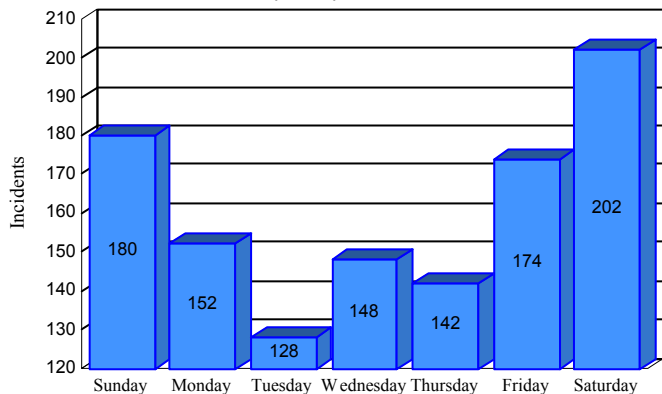

Station Incident Summary

Station **22**

01/01/2018 to 12/31/2018

SLU

Total Calls for this Report **1,126**

Incidents by Day

Incidents by Day of the Week

Incidents by Month

Incidents by Hour

The source of this data is submitted by CAL FIRE through the Computer Aided Dispatch (CAD) system. The data is an estimate and may possibly change. Total statistics on this report are not final, and may not match any other fire statistics provided by CAL FIRE / San Luis Obispo County Fire.