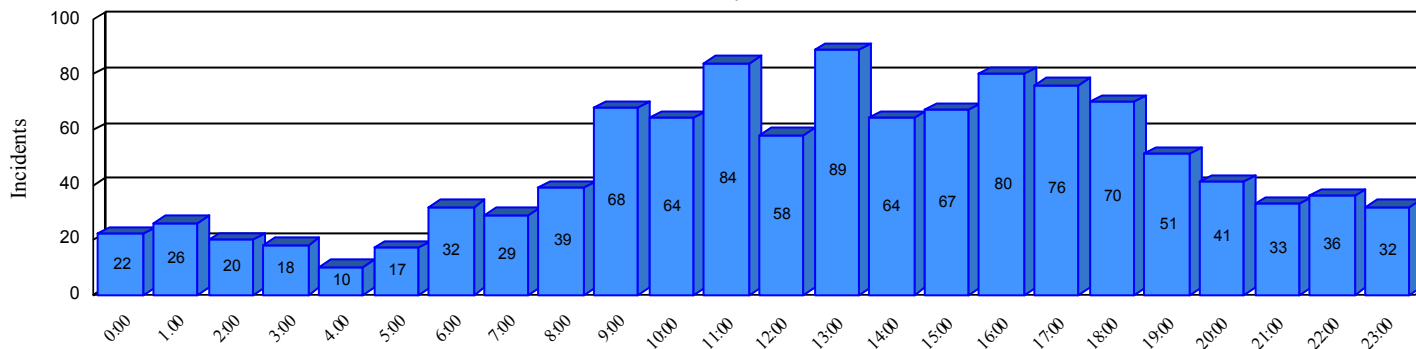

Incidents by Hour