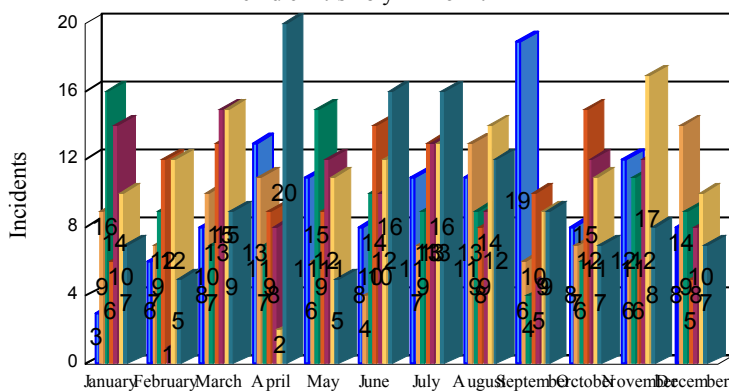

# Station Incident Summary

Station **21**

01/01/2018 to 12/31/2018

SLU

Total Calls for this Report **826**

Incidents by Day

Incidents by Day of the Week

Incidents by Month

Incidents by Hour

The source of this data is submitted by CAL FIRE through the Computer Aided Dispatch (CAD) system. The data is an estimate and may possibly change. Total statistics on this report are not final, and may not match any other fire statistics provided by CAL FIRE / San Luis Obispo County Fire.