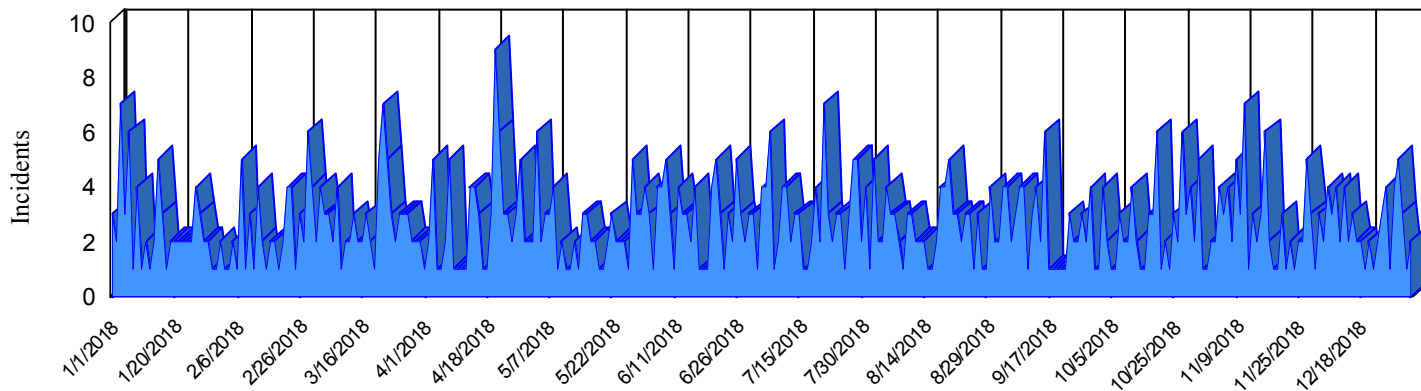

# Station Incident Summary

Station **21**

01/01/2018 to 12/31/2018

SLU

Total Calls for this Report **826**

Incidents by Day

Incidents by Day of the Week

Incidents by Month