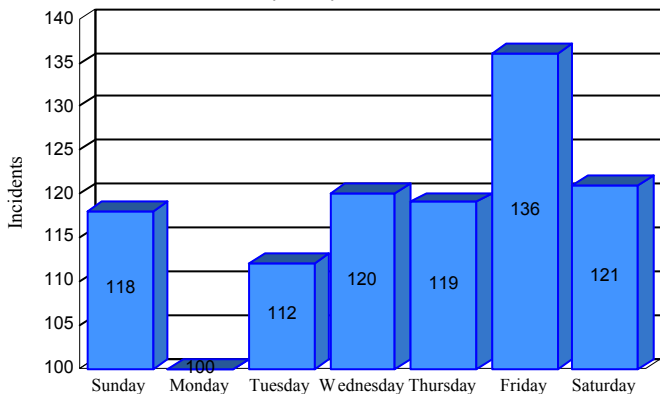

# Station Incident Summary

Station **21**

01/01/2018 to 12/31/2018

SLU

Total Calls for this Report **826**

Incidents by Day

Incidents by Day of the Week

Incidents by Month

Incidents by Hour

The source of this data is submitted by CAL FIRE through the Computer Aided Dispatch (CAD) system. The data is an estimate and may possibly change. Total statistics on this report are not final, and may not match any other fire statistics provided by CAL FIRE / San Luis Obispo County Fire.