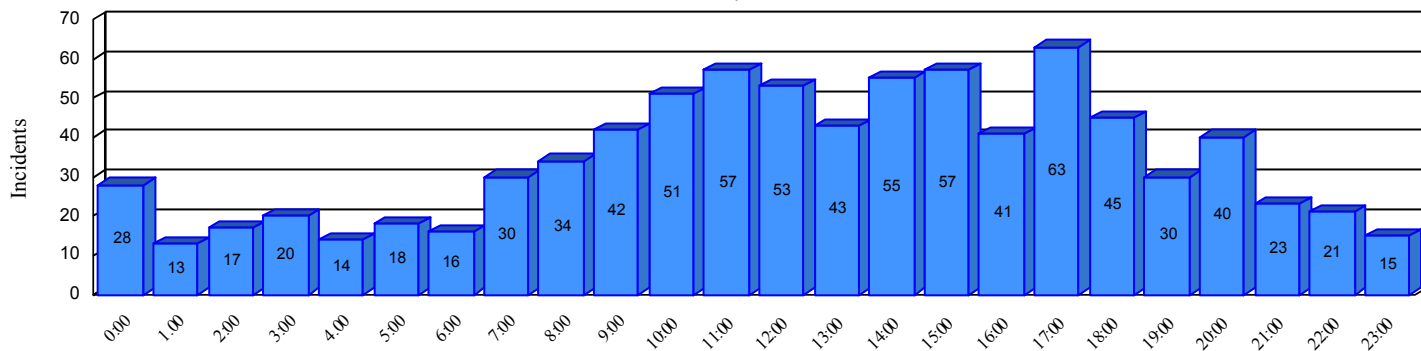

Incidents by Hour