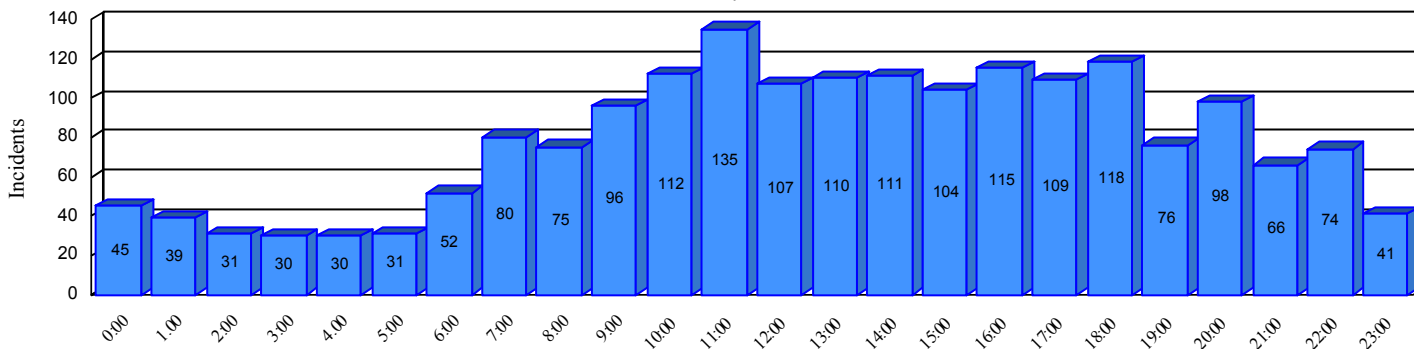

Incidents by Hour