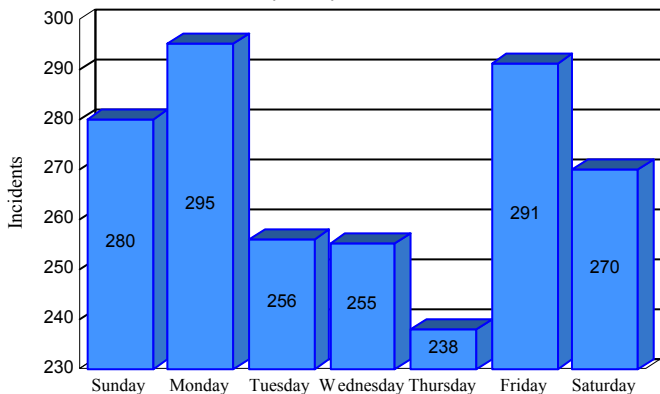

# Station Incident Summary

Station **20**

01/01/2018 to 12/31/2018

SLU

Total Calls for this Report **1,885**

Incidents by Day

Incidents by Day of the Week

Incidents by Month

Incidents by Hour

The source of this data is submitted by CAL FIRE through the Computer Aided Dispatch (CAD) system. The data is an estimate and may possibly change. Total statistics on this report are not final, and may not match any other fire statistics provided by CAL FIRE / San Luis Obispo County Fire.