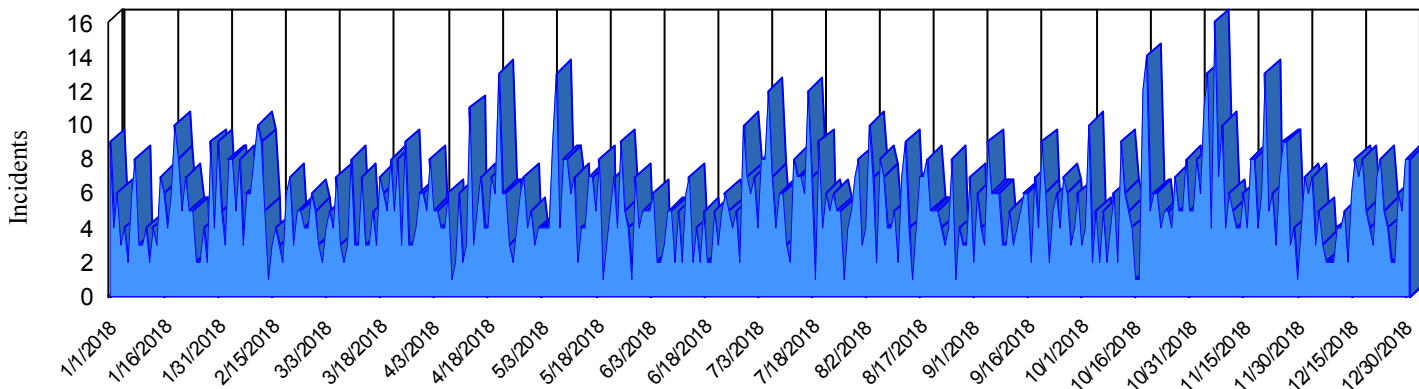

# Station Incident Summary

Station **20**

01/01/2018 to 12/31/2018

SLU

Total Calls for this Report **1,885**

Incidents by Day

Incidents by Day of the Week

Incidents by Month