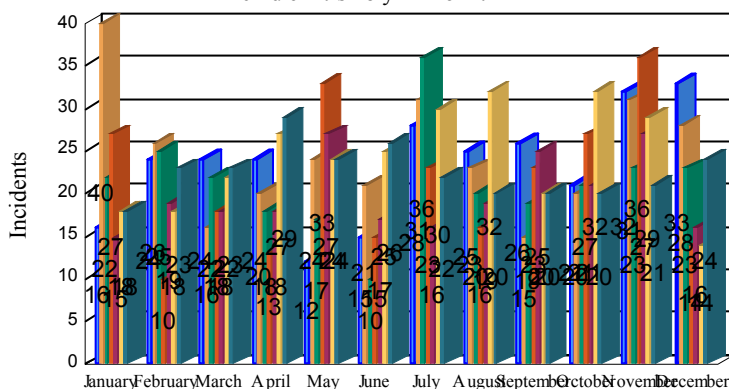

# Station Incident Summary

Station **20**

01/01/2018 to 12/31/2018

SLU

Total Calls for this Report **1,885**

Incidents by Day

Incidents by Day of the Week

Incidents by Month

Incidents by Hour

The source of this data is submitted by CAL FIRE through the Computer Aided Dispatch (CAD) system. The data is an estimate and may possibly change. Total statistics on this report are not final, and may not match any other fire statistics provided by CAL FIRE / San Luis Obispo County Fire.