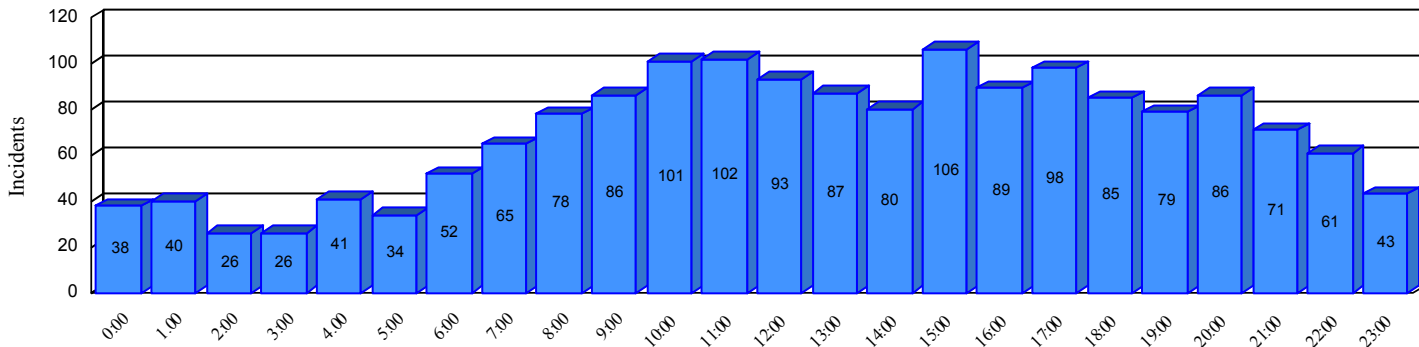

## Station 15

01/01/2018 to 12/31/2018

SLU

Total Calls for this Report 1,667

Incidents by Day

Incidents by Day of the Week

Incidents by Month

Incidents by Hour