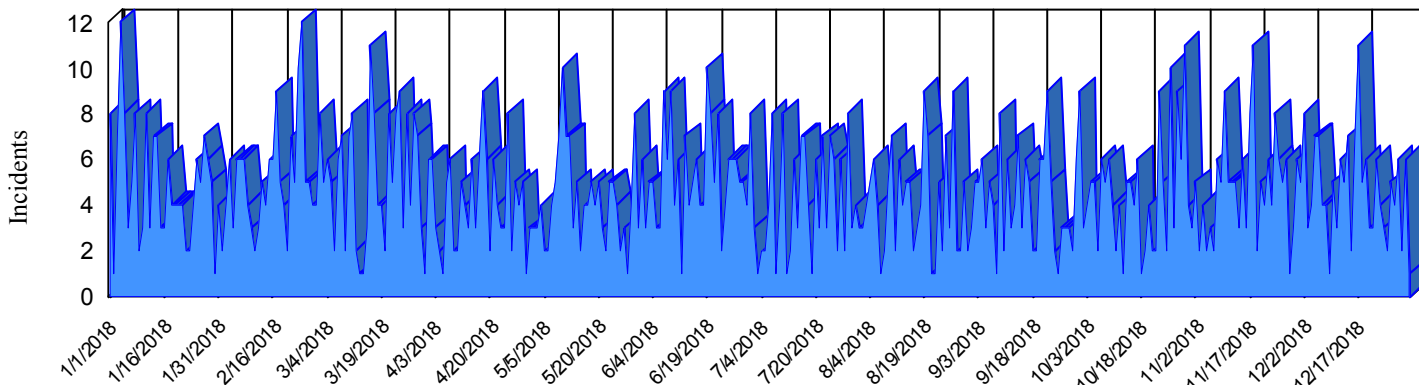

# Station Incident Summary

## Station 15

01/01/2018 to 12/31/2018

SLU

Total Calls for this Report 1,667

Incidents by Day

Incidents by Day of the Week

Incidents by Month

Incidents by Hour