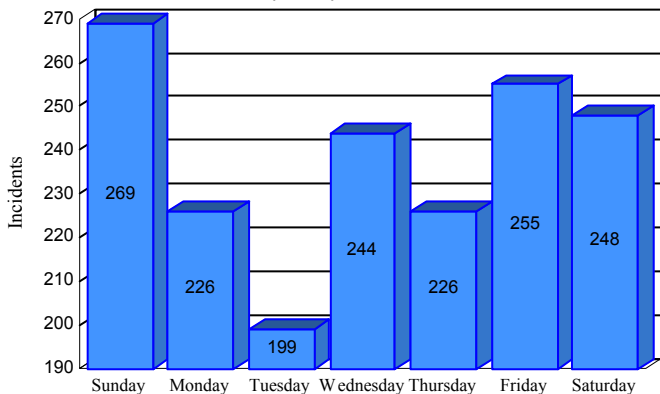

# Station Incident Summary

## Station 15

01/01/2018 to 12/31/2018

SLU

Total Calls for this Report 1,667

Incidents by Day

Incidents by Day of the Week

Incidents by Month

Incidents by Hour