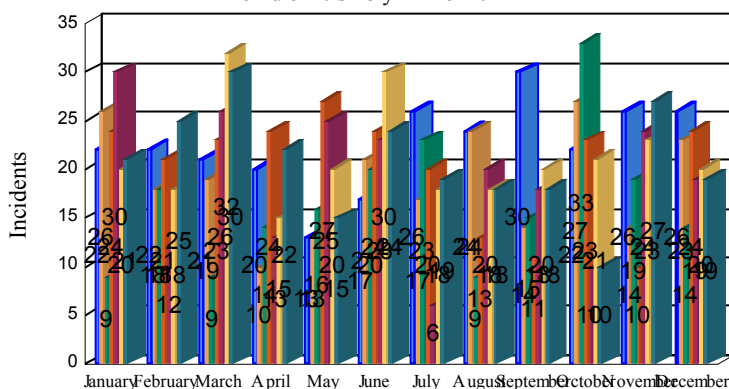

# Station Incident Summary

## Station 15

01/01/2018 to 12/31/2018

SLU

Total Calls for this Report 1,667

Incidents by Day

Incidents by Day of the Week

Incidents by Month

Incidents by Hour