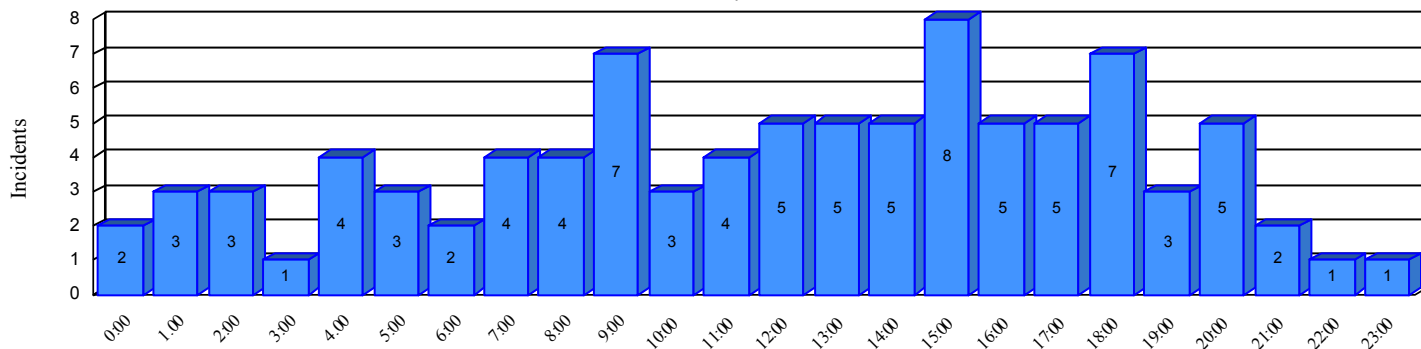

Incidents by Hour