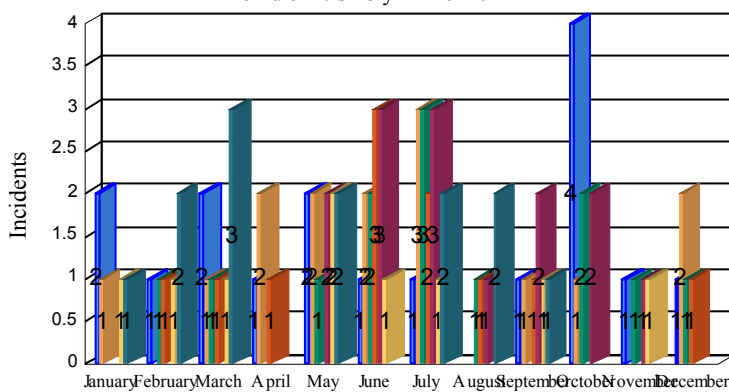

Station Incident Summary

Station **14**

01/02/2018 to 12/26/2018

SLU

Total Calls for this Report 92

Incidents by Day

Incidents by Day of the Week

Incidents by Month

Incidents by Hour

The source of this data is submitted by CAL FIRE through the Computer Aided Dispatch (CAD) system. The data is an estimate and may possibly change. Total statistics on this report are not final, and may not match any other fire statistics provided by CAL FIRE / San Luis Obispo County Fire.