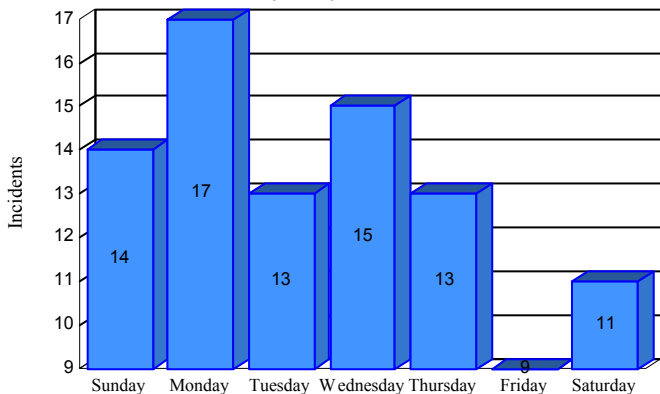

Station Incident Summary

Station **14**

01/02/2018 to 12/26/2018

SLU

Total Calls for this Report 92

Incidents by Day

Incidents by Day of the Week

Incidents by Month

Incidents by Hour

The source of this data is submitted by CAL FIRE through the Computer Aided Dispatch (CAD) system. The data is an estimate and may possibly change. Total statistics on this report are not final, and may not match any other fire statistics provided by CAL FIRE / San Luis Obispo County Fire.