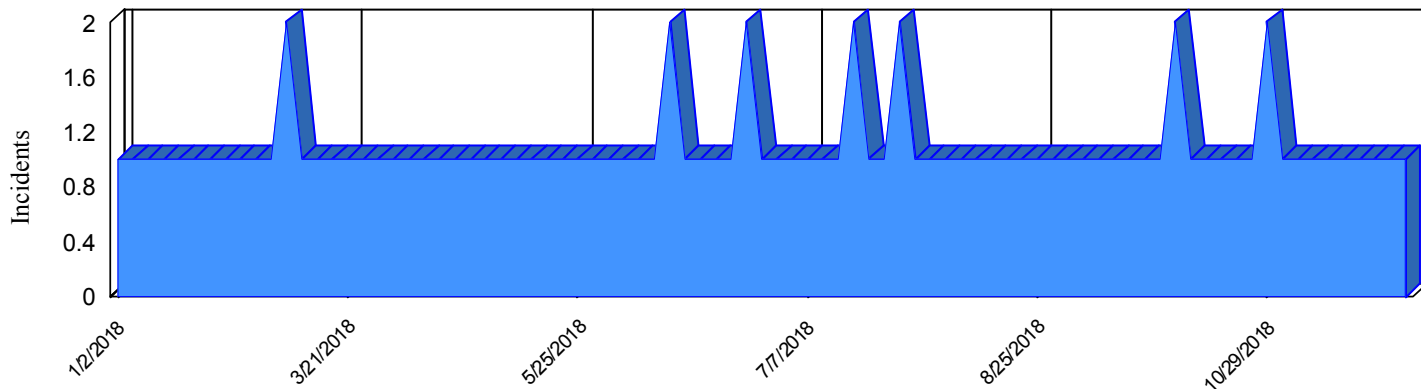

Station Incident Summary

Station **14**

01/02/2018 to 12/26/2018

SLU

Total Calls for this Report 92

Incidents by Day

Incidents by Day of the Week

Incidents by Month

Incidents by Hour

The source of this data is submitted by CAL FIRE through the Computer Aided Dispatch (CAD) system. The data is an estimate and may possibly change. Total statistics on this report are not final, and may not match any other fire statistics provided by CAL FIRE / San Luis Obispo County Fire.