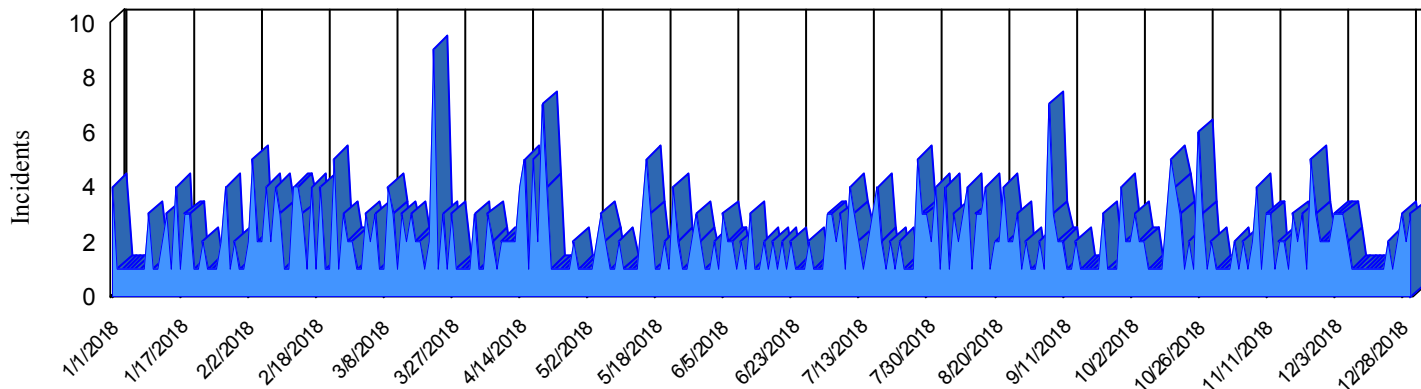

Station Incident Summary

Station **12**

01/01/2018 to 12/30/2018

SLU

Total Calls for this Report 588

Incidents by Day

Incidents by Day of the Week

Incidents by Month