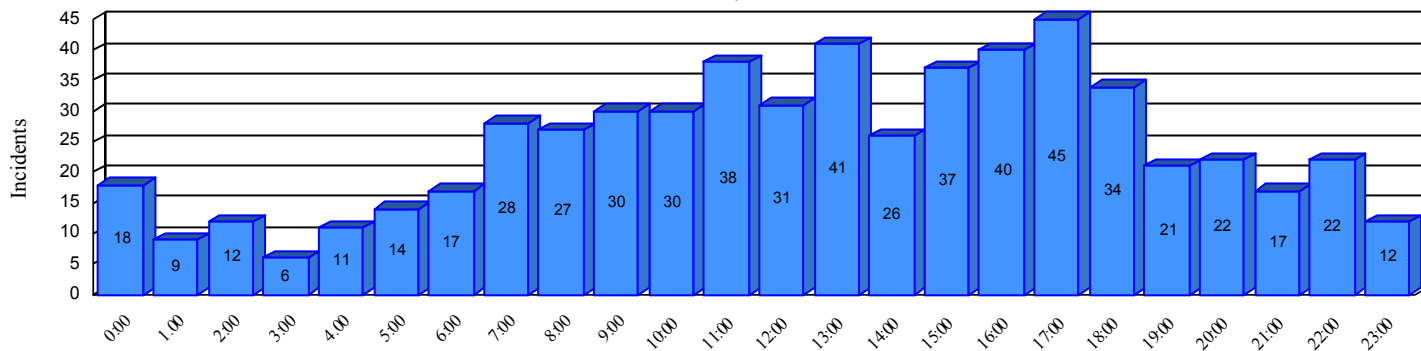

Incidents by Hour