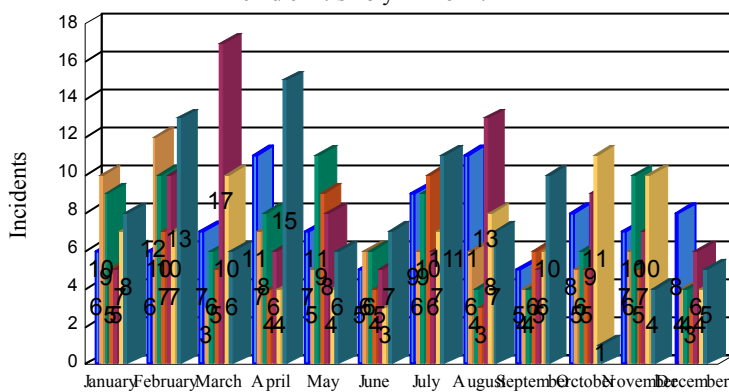

Station Incident Summary

Station **12**

01/01/2018 to 12/30/2018

SLU

Total Calls for this Report 588

Incidents by Day

Incidents by Day of the Week

Incidents by Month

Incidents by Hour

The source of this data is submitted by CAL FIRE through the Computer Aided Dispatch (CAD) system. The data is an estimate and may possibly change. Total statistics on this report are not final, and may not match any other fire statistics provided by CAL FIRE / San Luis Obispo County Fire.