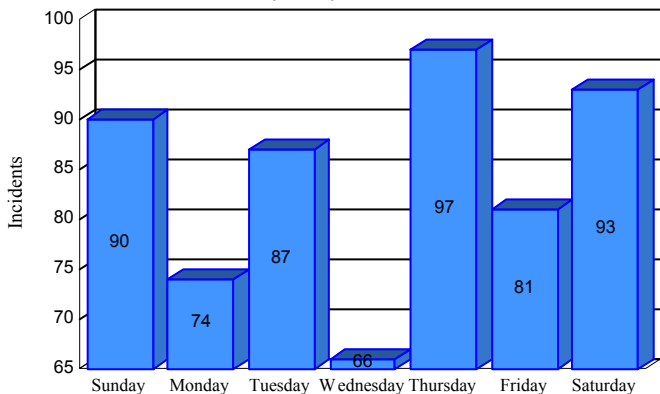

Station Incident Summary

Station **12**

01/01/2018 to 12/30/2018

SLU

Total Calls for this Report 588

Incidents by Day

Incidents by Day of the Week

Incidents by Month

Incidents by Hour

The source of this data is submitted by CAL FIRE through the Computer Aided Dispatch (CAD) system. The data is an estimate and may possibly change. Total statistics on this report are not final, and may not match any other fire statistics provided by CAL FIRE / San Luis Obispo County Fire.