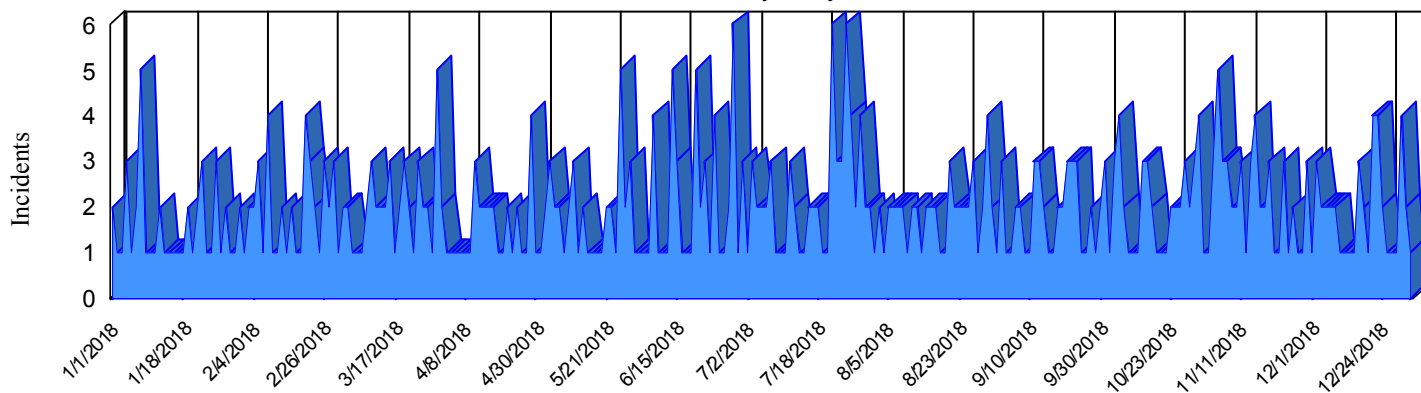

Station Incident Summary

Station **10**

01/01/2018 to 12/31/2018

SLU

Total Calls for this Report **543**

Incidents by Day

Incidents by Day of the Week

Incidents by Month