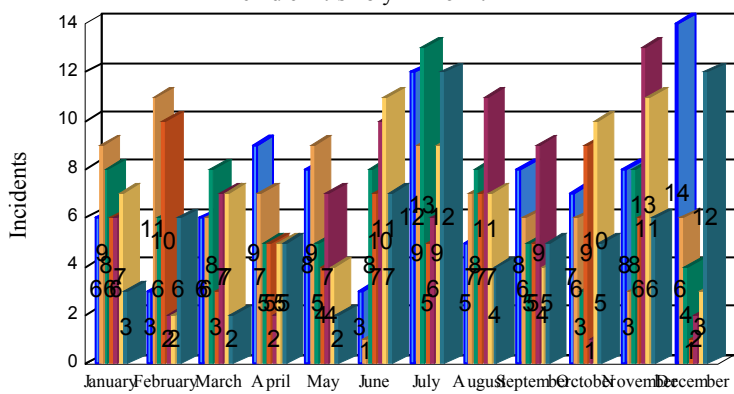

Station Incident Summary

Station **10**

01/01/2018 to 12/31/2018

SLU

Total Calls for this Report **543**

Incidents by Day

Incidents by Day of the Week

Incidents by Month

Incidents by Hour

The source of this data is submitted by CAL FIRE through the Computer Aided Dispatch (CAD) system. The data is an estimate and may possibly change. Total statistics on this report are not final, and may not match any other fire statistics provided by CAL FIRE / San Luis Obispo County Fire.