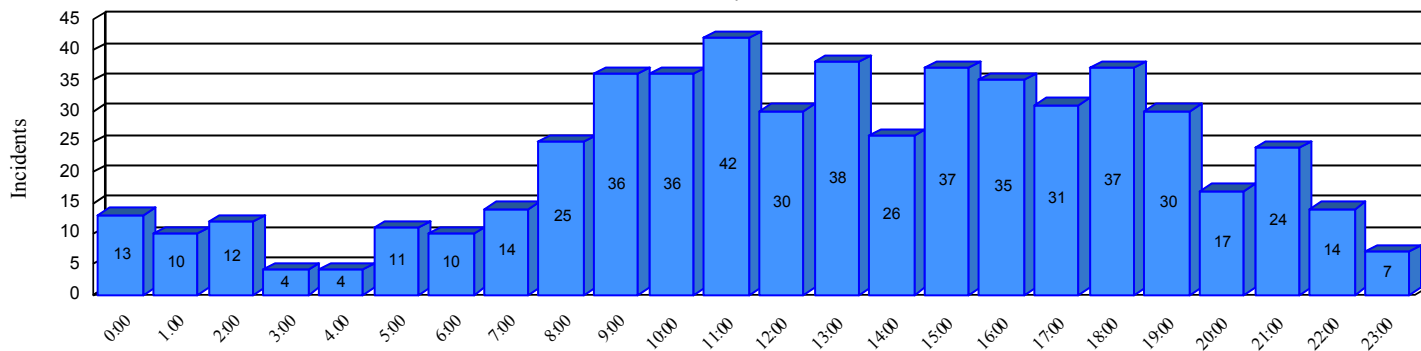

Incidents by Hour