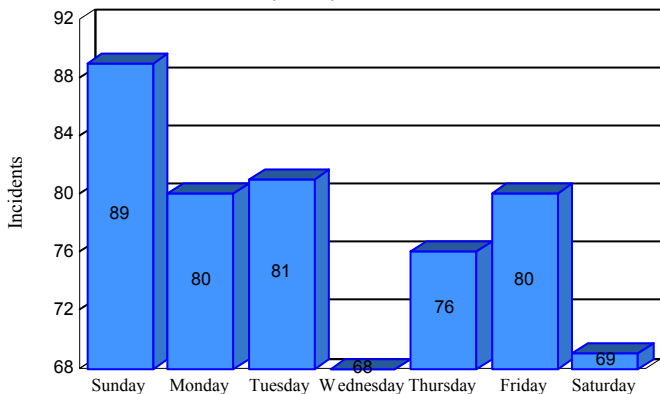

Station Incident Summary

Station **10**

01/01/2018 to 12/31/2018

SLU

Total Calls for this Report **543**

Incidents by Day

Incidents by Day of the Week

Incidents by Month

Incidents by Hour

The source of this data is submitted by CAL FIRE through the Computer Aided Dispatch (CAD) system. The data is an estimate and may possibly change. Total statistics on this report are not final, and may not match any other fire statistics provided by CAL FIRE / San Luis Obispo County Fire.