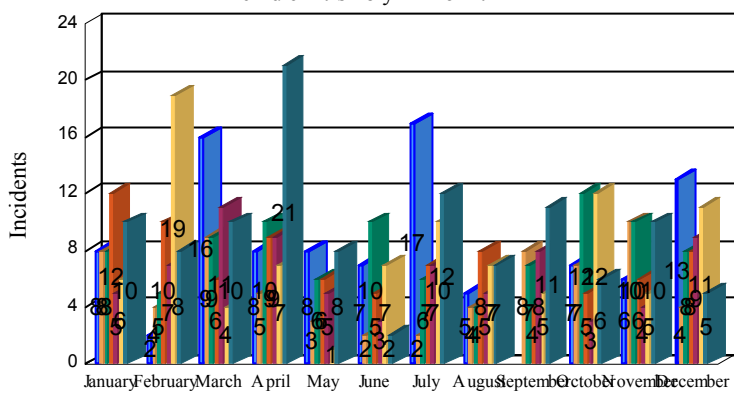

Station Incident Summary

Station **63**

01/01/2017 to 12/31/2017

SLU

Total Calls for this Report **624**

Incidents by Day

Incidents by Day of the Week

Incidents by Month

Incidents by Hour

The source of this data is submitted by CAL FIRE through the Computer Aided Dispatch (CAD) system. The data is an estimate and may possibly change. Total statistics on this report are not final, and may not match any other fire statistics provided by CAL FIRE / San Luis Obispo County Fire.