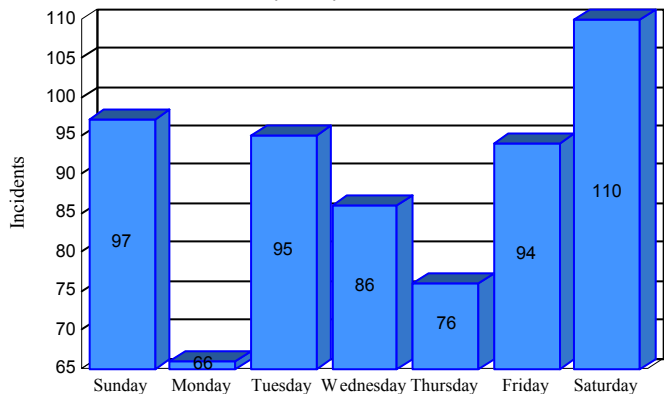

Station Incident Summary

Station **63**

01/01/2017 to 12/31/2017

SLU

Total Calls for this Report **624**

Incidents by Day

Incidents by Day of the Week

Incidents by Month

Incidents by Hour

The source of this data is submitted by CAL FIRE through the Computer Aided Dispatch (CAD) system. The data is an estimate and may possibly change. Total statistics on this report are not final, and may not match any other fire statistics provided by CAL FIRE / San Luis Obispo County Fire.