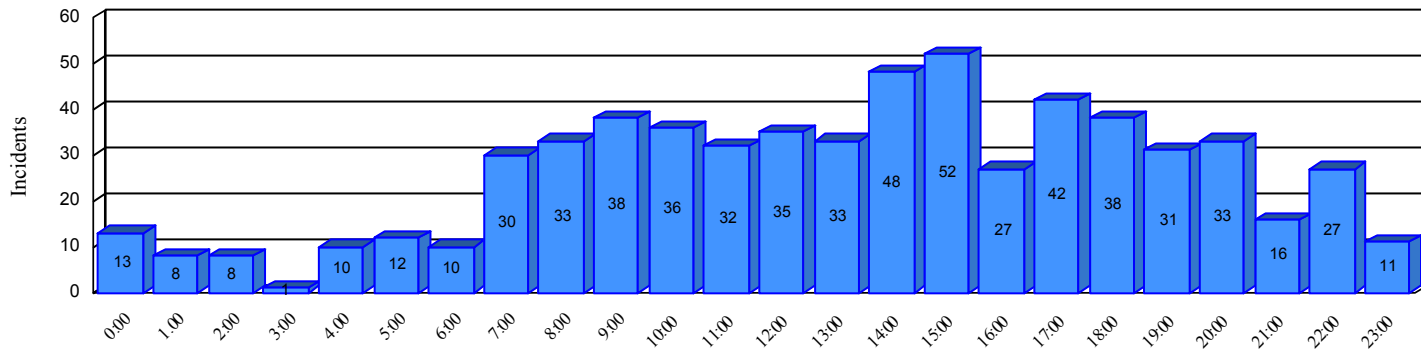

Incidents by Hour