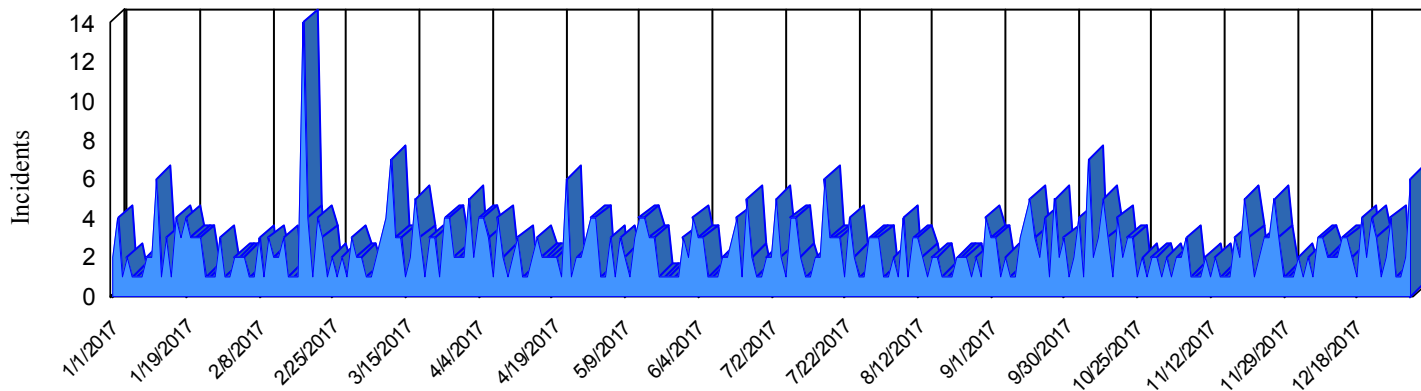

Station Incident Summary

Station **63**

01/01/2017 to 12/31/2017

SLU

Total Calls for this Report **624**

Incidents by Day

Incidents by Day of the Week

Incidents by Month