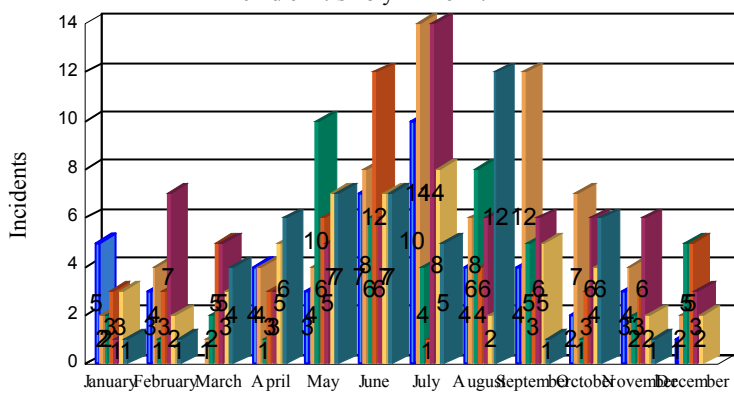

Station Incident Summary

Station **51**

01/02/2017 to 12/29/2017

SLU

Total Calls for this Report **381**

Incidents by Day

Incidents by Day of the Week

Incidents by Month