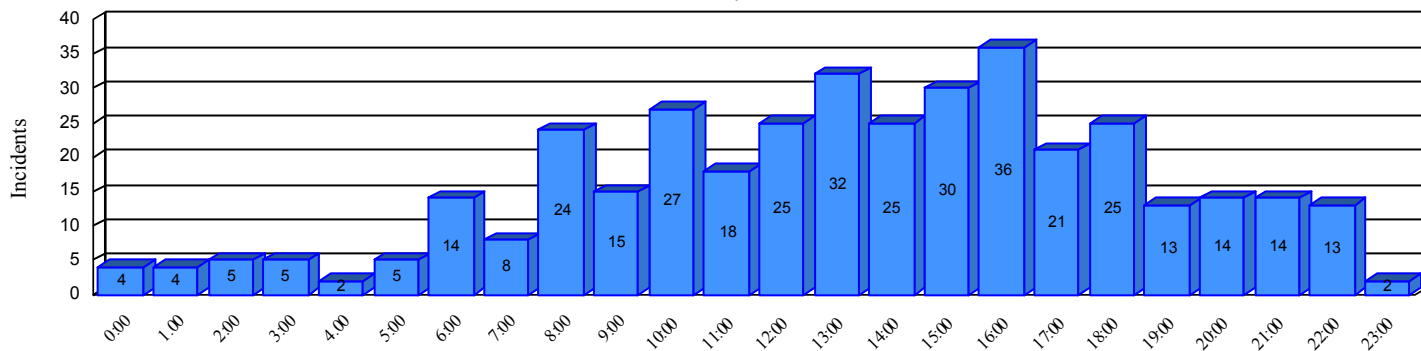

Incidents by Hour