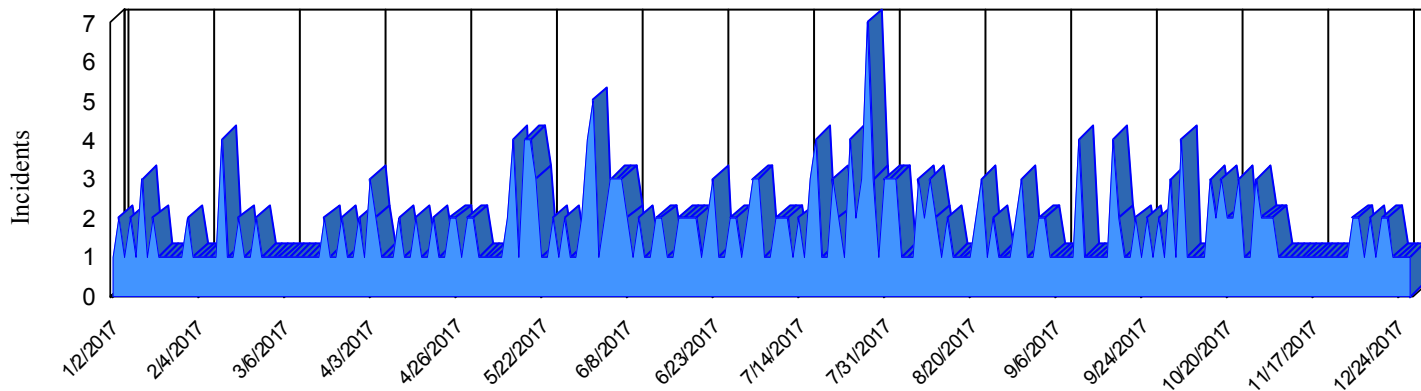

Station Incident Summary

Station **51**

01/02/2017 to 12/29/2017

SLU

Total Calls for this Report **381**

Incidents by Day

Incidents by Day of the Week

Incidents by Month