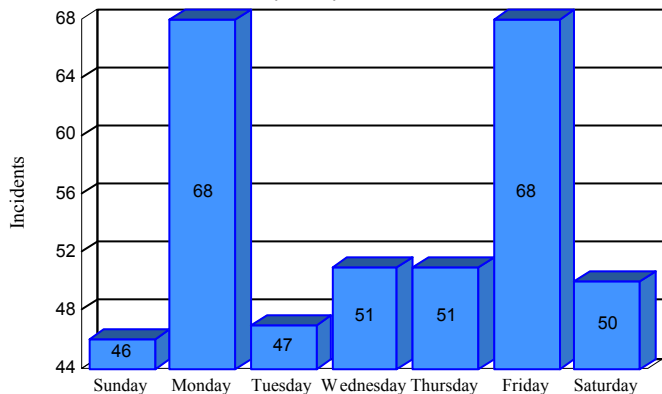

Station Incident Summary

Station **51**

01/02/2017 to 12/29/2017

SLU

Total Calls for this Report **381**

Incidents by Day

Incidents by Day of the Week

Incidents by Month

Incidents by Hour

The source of this data is submitted by CAL FIRE through the Computer Aided Dispatch (CAD) system. The data is an estimate and may possibly change. Total statistics on this report are not final, and may not match any other fire statistics provided by CAL FIRE / San Luis Obispo County Fire.