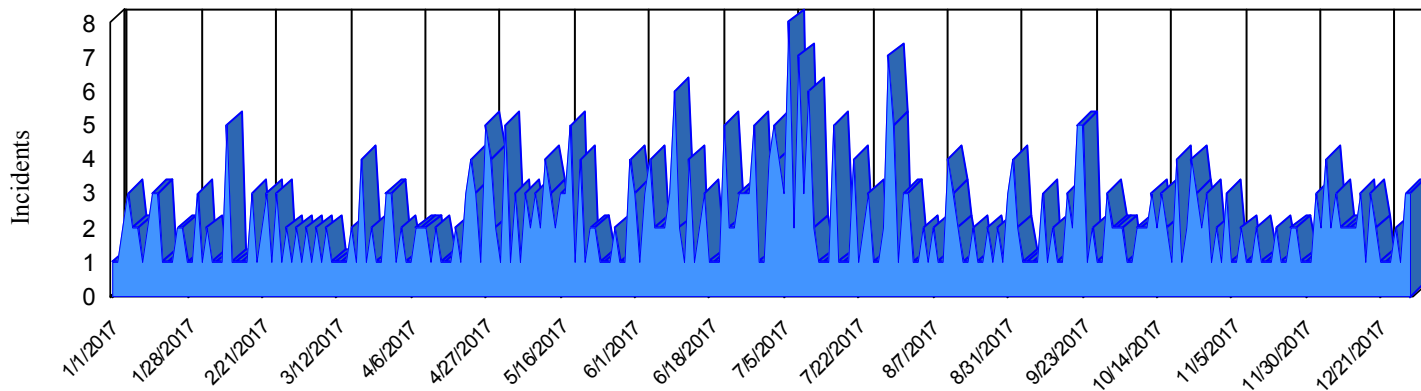

# Station Incident Summary

Station **50**

01/01/2017 to 12/31/2017

**SLU**

**Total Calls for this Report 546**

Incidents by Day

Incidents by Day of the Week

Incidents by Month