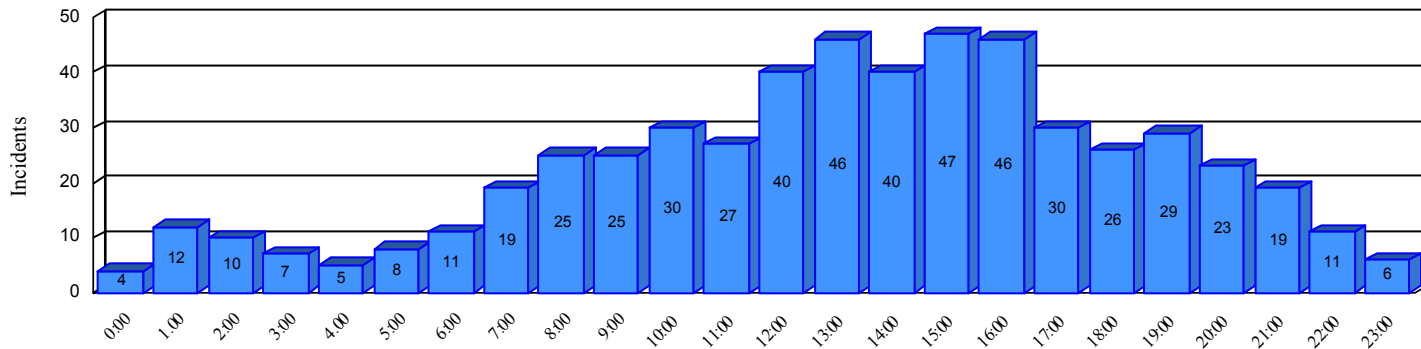

Incidents by Hour