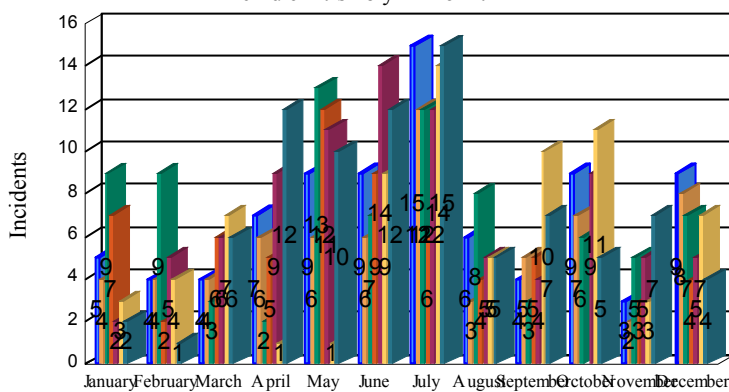

# Station Incident Summary

Station **50**

01/01/2017 to 12/31/2017

**SLU**

**Total Calls for this Report 546**

Incidents by Day

Incidents by Day of the Week

Incidents by Month

Incidents by Hour

The source of this data is submitted by CAL FIRE through the Computer Aided Dispatch (CAD) system. The data is an estimate and may possibly change. Total statistics on this report are not final, and may not match any other fire statistics provided by CAL FIRE / San Luis Obispo County Fire.