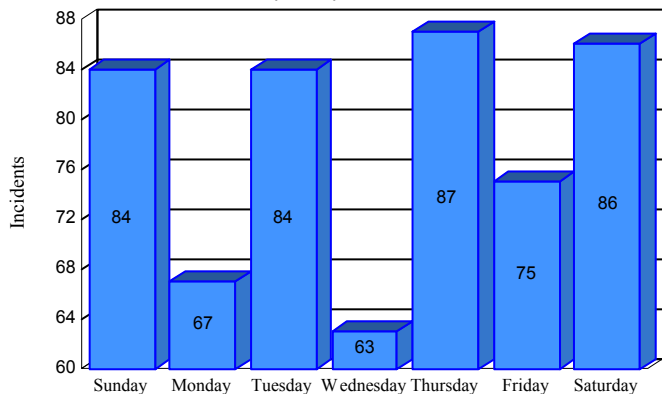

# Station Incident Summary

Station **50**

01/01/2017 to 12/31/2017

**SLU**

**Total Calls for this Report 546**

Incidents by Day

Incidents by Day of the Week

Incidents by Month

Incidents by Hour

The source of this data is submitted by CAL FIRE through the Computer Aided Dispatch (CAD) system. The data is an estimate and may possibly change. Total statistics on this report are not final, and may not match any other fire statistics provided by CAL FIRE / San Luis Obispo County Fire.