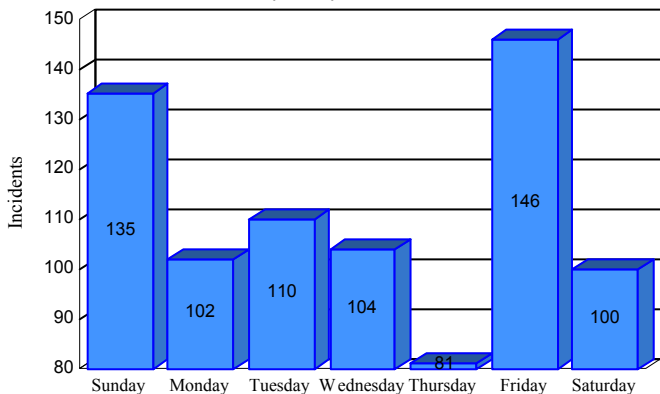

# Station Incident Summary

Station **40**

01/01/2017 to 12/31/2017

**SLU**

**Total Calls for this Report 778**

Incidents by Day

Incidents by Day of the Week

Incidents by Month

Incidents by Hour

The source of this data is submitted by CAL FIRE through the Computer Aided Dispatch (CAD) system. The data is an estimate and may possibly change. Total statistics on this report are not final, and may not match any other fire statistics provided by CAL FIRE / San Luis Obispo County Fire.