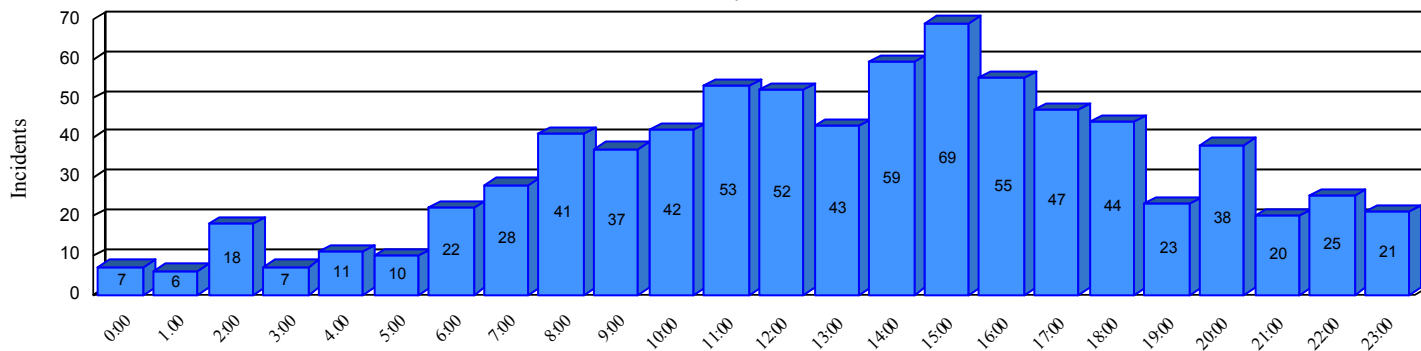

Incidents by Hour