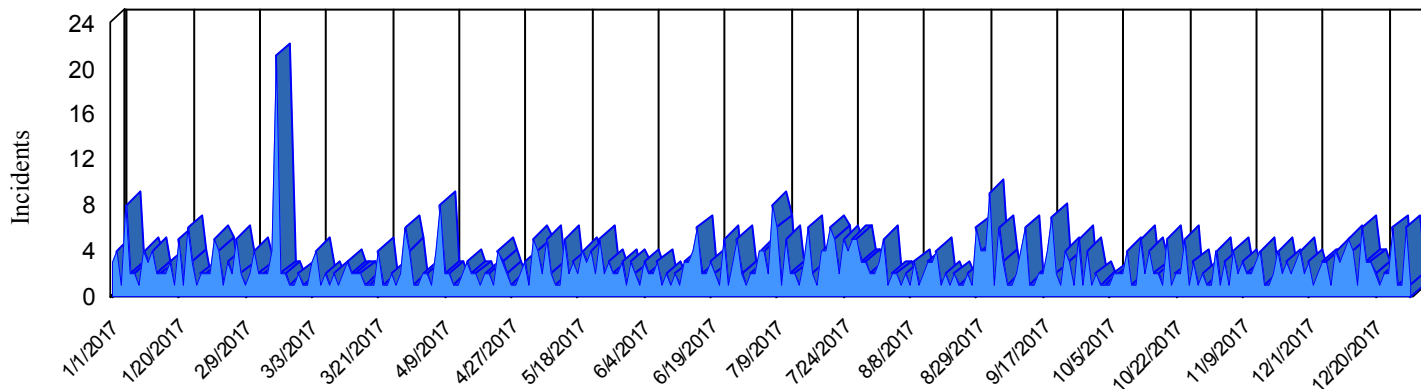

# Station Incident Summary

Station **40**

01/01/2017 to 12/31/2017

**SLU**

**Total Calls for this Report 778**

Incidents by Day

Incidents by Day of the Week

Incidents by Month