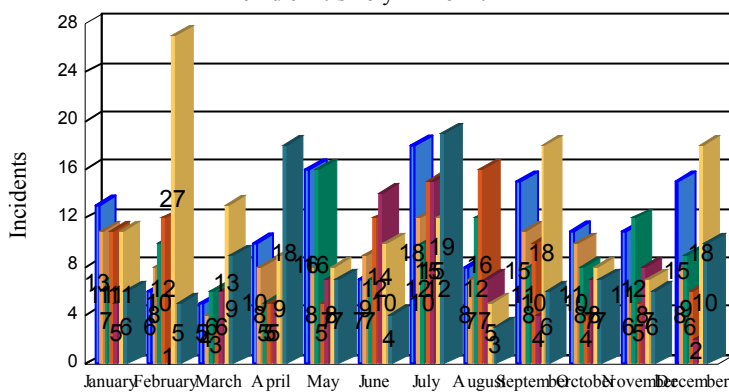

# Station Incident Summary

Station **40**

01/01/2017 to 12/31/2017

**SLU**

**Total Calls for this Report 778**

Incidents by Day

Incidents by Day of the Week

Incidents by Month

Incidents by Hour

The source of this data is submitted by CAL FIRE through the Computer Aided Dispatch (CAD) system. The data is an estimate and may possibly change. Total statistics on this report are not final, and may not match any other fire statistics provided by CAL FIRE / San Luis Obispo County Fire.