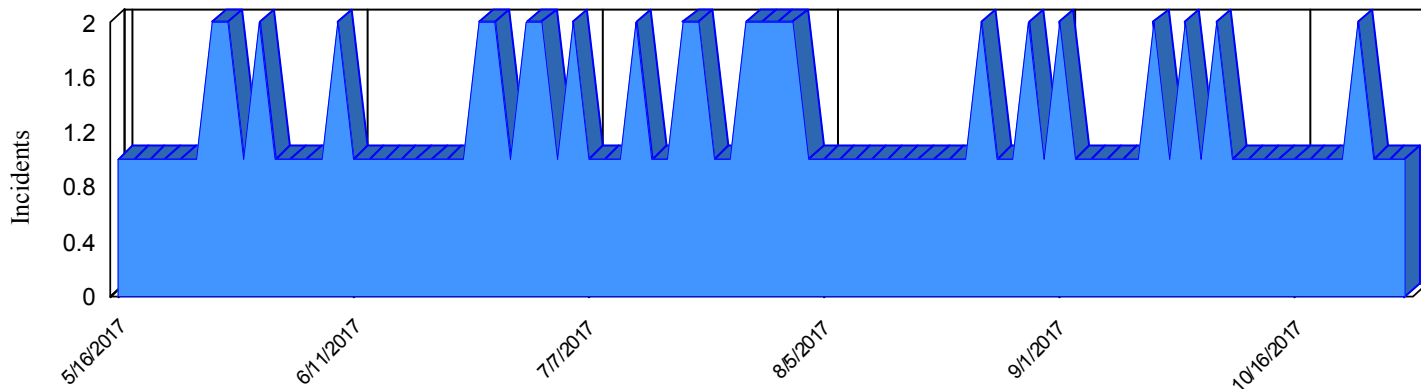

# Station Incident Summary

Station **35**

**05/16/2017 to 11/11/2017**

**SLU**

**Total Calls for this Report 106**

Incidents by Day

Incidents by Day of the Week

Incidents by Month