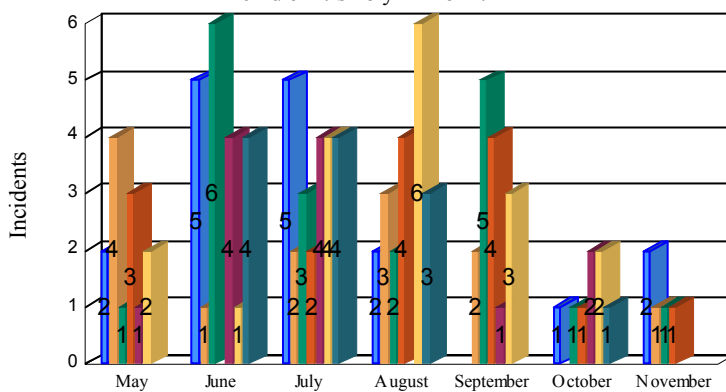

# Station Incident Summary

Station **35**

**05/16/2017 to 11/11/2017**

**SLU**

**Total Calls for this Report 106**

Incidents by Day

Incidents by Day of the Week

Incidents by Month

Incidents by Hour

The source of this data is submitted by CAL FIRE through the Computer Aided Dispatch (CAD) system. The data is an estimate and may possibly change. Total statistics on this report are not final, and may not match any other fire statistics provided by CAL FIRE / San Luis Obispo County Fire.