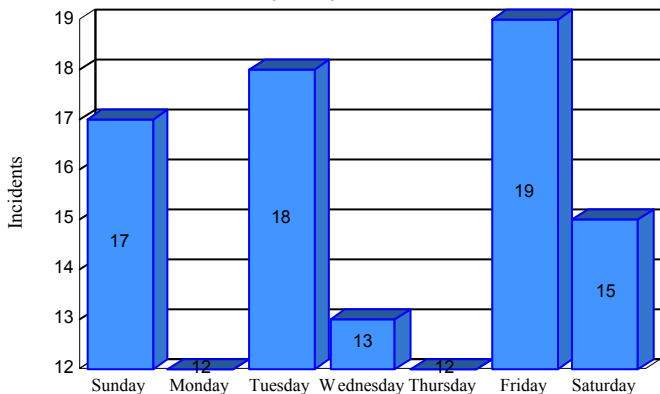

# Station Incident Summary

Station **35**

**05/16/2017 to 11/11/2017**

**SLU**

**Total Calls for this Report 106**

Incidents by Day

Incidents by Day of the Week

Incidents by Month

Incidents by Hour

The source of this data is submitted by CAL FIRE through the Computer Aided Dispatch (CAD) system. The data is an estimate and may possibly change. Total statistics on this report are not final, and may not match any other fire statistics provided by CAL FIRE / San Luis Obispo County Fire.