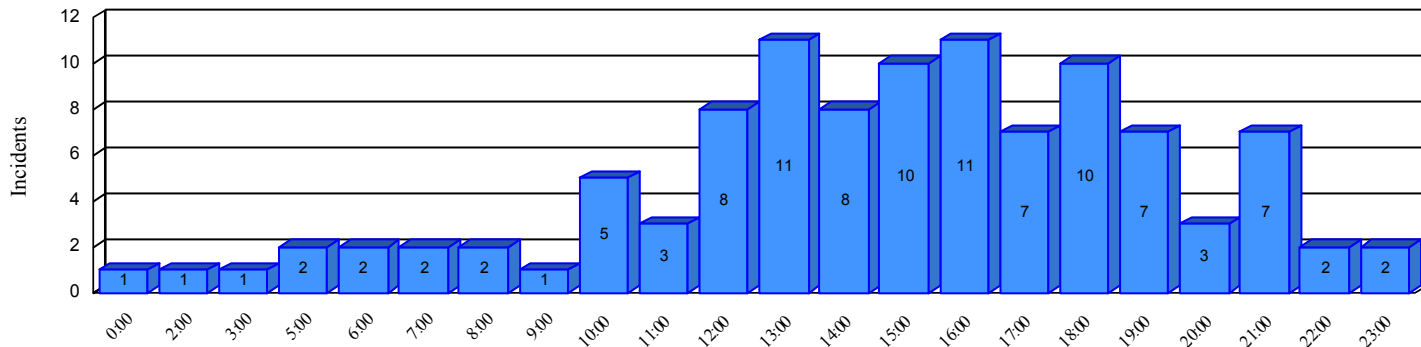

# Station Incident Summary

Station **35**

**05/16/2017 to 11/11/2017**

**SLU**

**Total Calls for this Report 106**

Incidents by Day

Incidents by Day of the Week

Incidents by Month

Incidents by Hour

The source of this data is submitted by CAL FIRE through the Computer Aided Dispatch (CAD) system. The data is an estimate and may possibly change. Total statistics on this report are not final, and may not match any other fire statistics provided by CAL FIRE / San Luis Obispo County Fire.