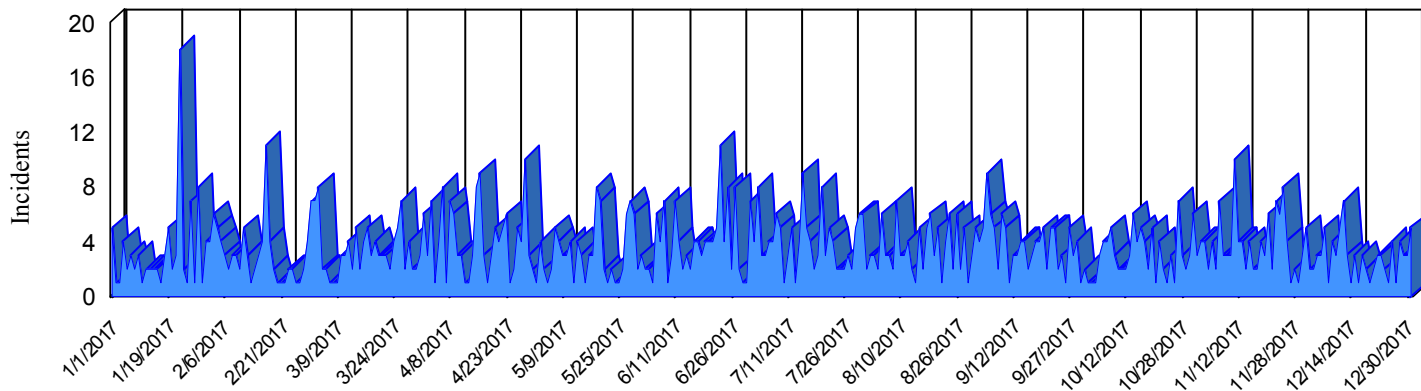

Station Incident Summary

Station **22**

01/01/2017 to 12/31/2017

SLU

Total Calls for this Report **1,225**

Incidents by Day

Incidents by Day of the Week

Incidents by Month