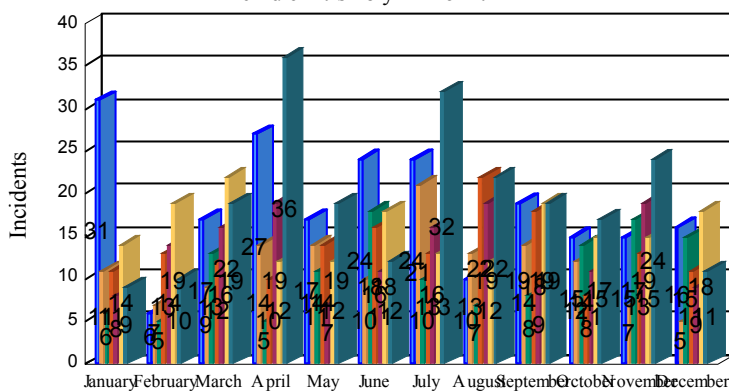

Station Incident Summary

Station **22**

01/01/2017 to 12/31/2017

SLU

Total Calls for this Report **1,225**

Incidents by Day

Incidents by Day of the Week

Incidents by Month

Incidents by Hour

The source of this data is submitted by CAL FIRE through the Computer Aided Dispatch (CAD) system. The data is an estimate and may possibly change. Total statistics on this report are not final, and may not match any other fire statistics provided by CAL FIRE / San Luis Obispo County Fire.