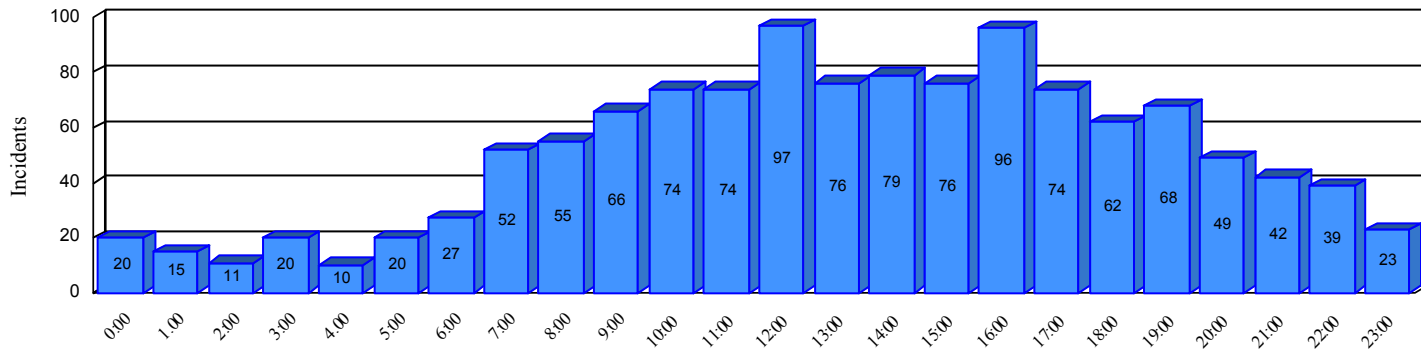

Incidents by Hour