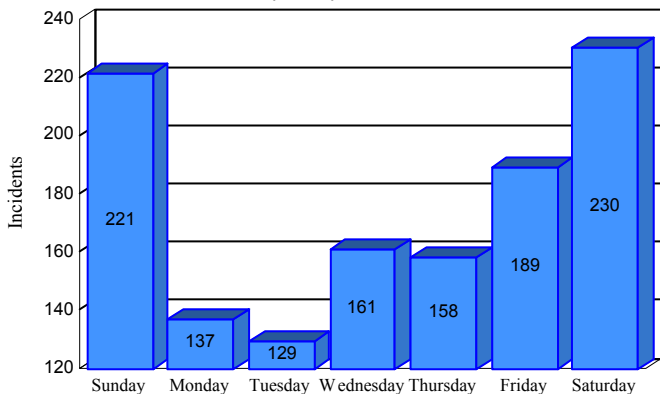

Station Incident Summary

Station **22**

01/01/2017 to 12/31/2017

SLU

Total Calls for this Report **1,225**

Incidents by Day

Incidents by Day of the Week

Incidents by Month

Incidents by Hour

The source of this data is submitted by CAL FIRE through the Computer Aided Dispatch (CAD) system. The data is an estimate and may possibly change. Total statistics on this report are not final, and may not match any other fire statistics provided by CAL FIRE / San Luis Obispo County Fire.