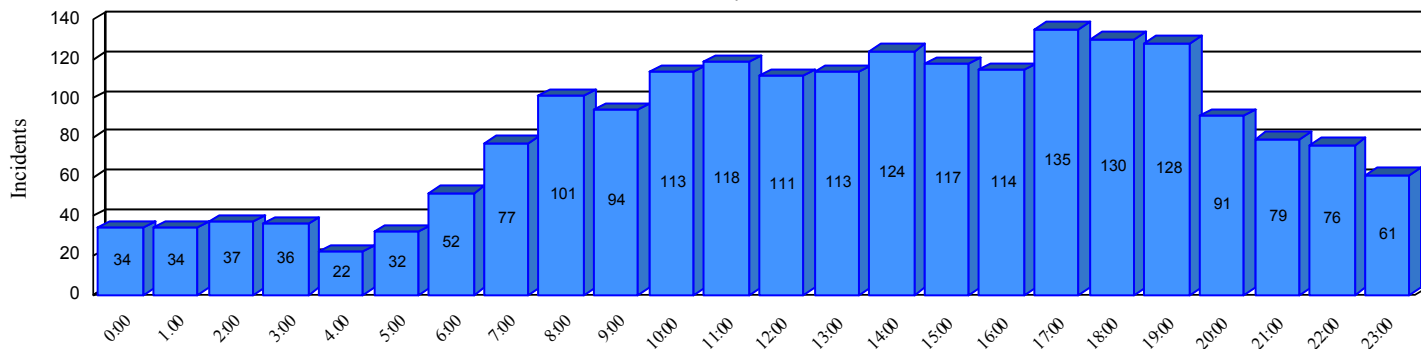

Incidents by Hour