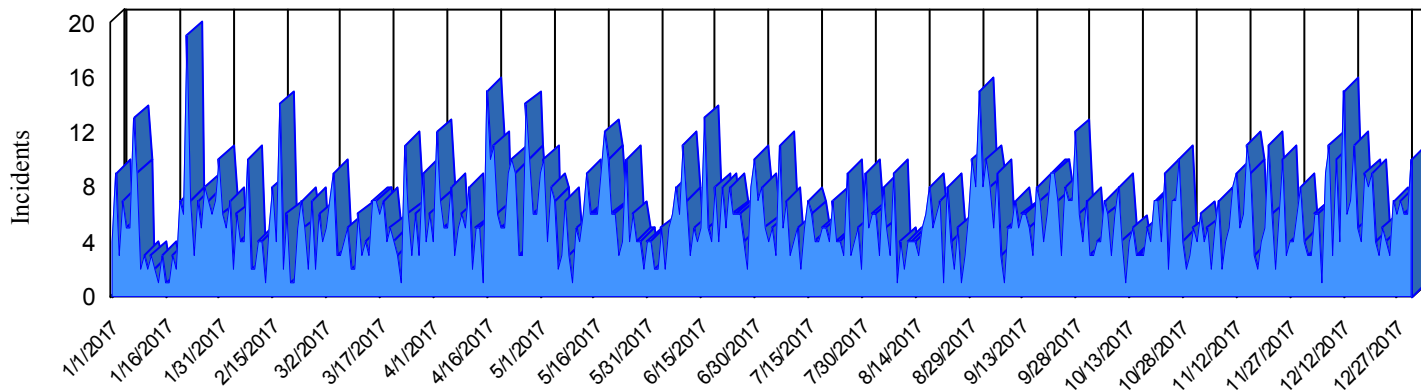

Station Incident Summary

Station **20**

01/01/2017 to 12/31/2017

SLU

Total Calls for this Report **2,029**

Incidents by Day

Incidents by Day of the Week

Incidents by Month