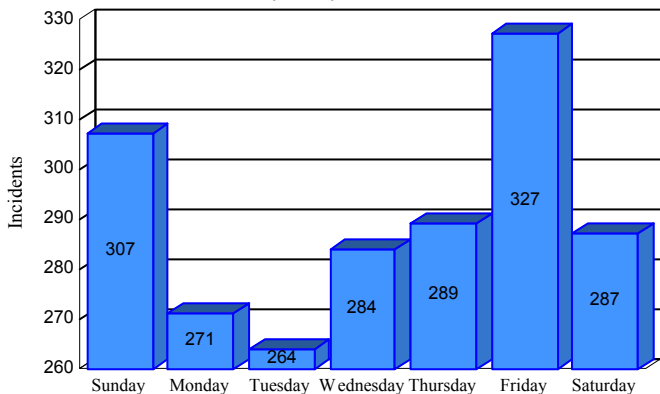

Station Incident Summary

Station **20**

01/01/2017 to 12/31/2017

SLU

Total Calls for this Report **2,029**

Incidents by Day

Incidents by Day of the Week

Incidents by Month

Incidents by Hour

The source of this data is submitted by CAL FIRE through the Computer Aided Dispatch (CAD) system. The data is an estimate and may possibly change. Total statistics on this report are not final, and may not match any other fire statistics provided by CAL FIRE / San Luis Obispo County Fire.