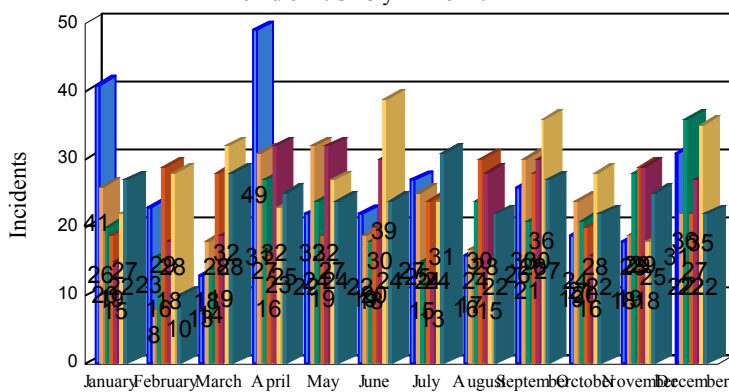

Station Incident Summary

Station **20**

01/01/2017 to 12/31/2017

SLU

Total Calls for this Report **2,029**

Incidents by Day

Incidents by Day of the Week

Incidents by Month

Incidents by Hour

The source of this data is submitted by CAL FIRE through the Computer Aided Dispatch (CAD) system. The data is an estimate and may possibly change. Total statistics on this report are not final, and may not match any other fire statistics provided by CAL FIRE / San Luis Obispo County Fire.