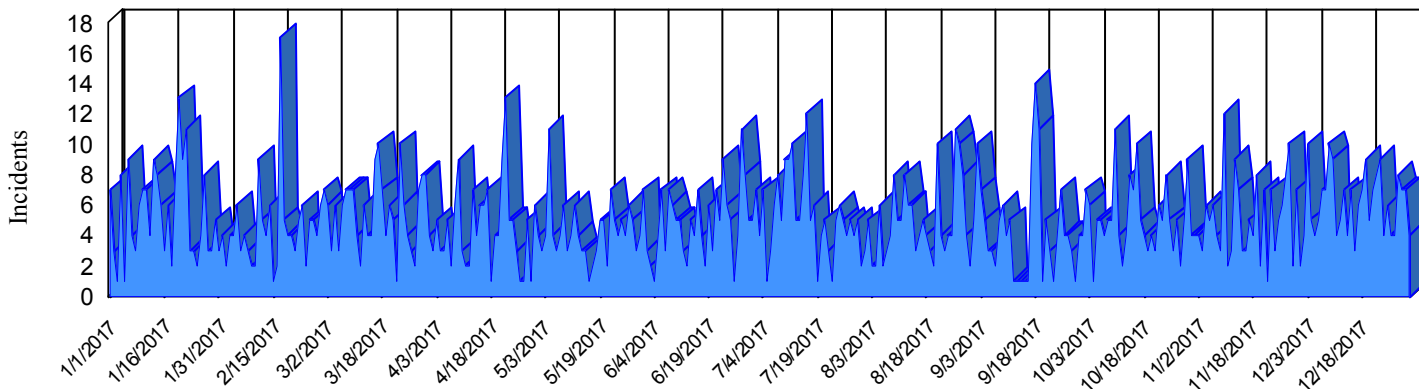

Station Incident Summary

Station 15

01/01/2017 to 12/31/2017

SLU

Total Calls for this Report 1,802

Incidents by Day

Incidents by Day of the Week

Incidents by Month