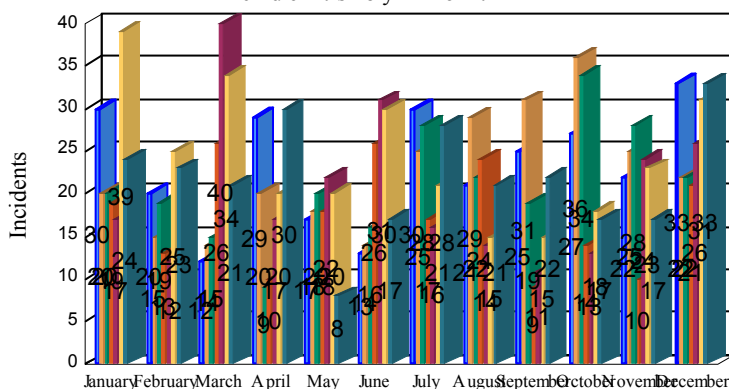

Station Incident Summary

Station 15

01/01/2017 to 12/31/2017

SLU

Total Calls for this Report 1,802

Incidents by Day

Incidents by Day of the Week

Incidents by Month

Incidents by Hour

The source of this data is submitted by CAL FIRE through the Computer Aided Dispatch (CAD) system. The data is an estimate and may possibly change. Total statistics on this report are not final, and may not match any other fire statistics provided by CAL FIRE / San Luis Obispo County Fire.