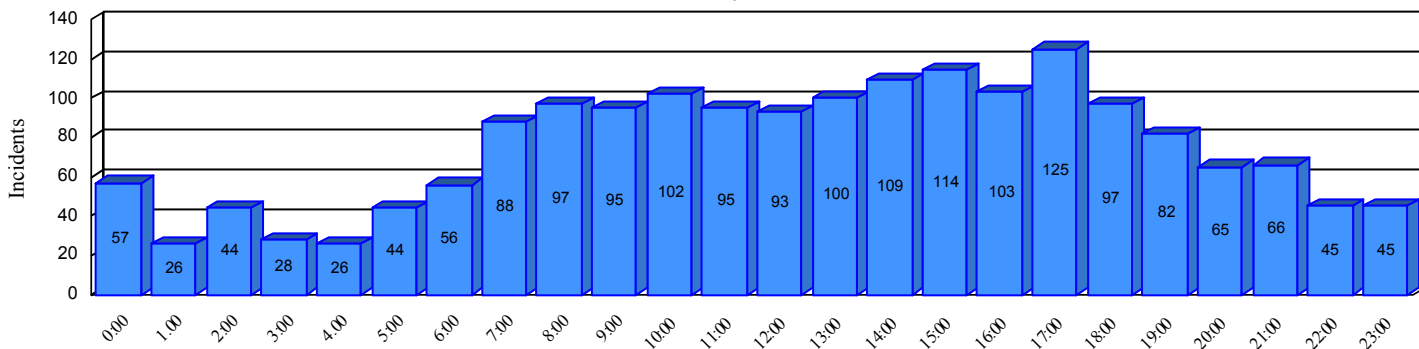

Incidents by Hour