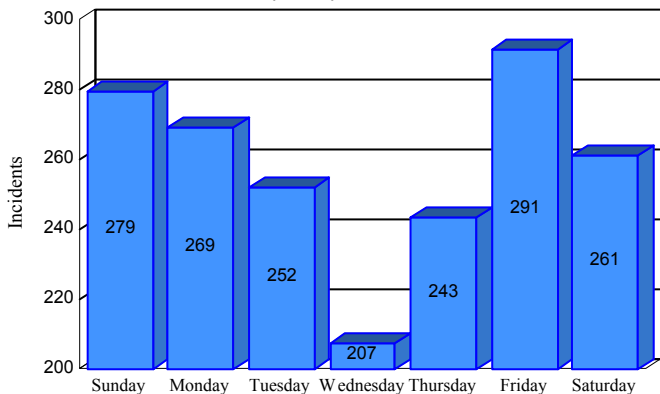

Station Incident Summary

Station 15

01/01/2017 to 12/31/2017

SLU

Total Calls for this Report 1,802

Incidents by Day

Incidents by Day of the Week

Incidents by Month

Incidents by Hour

The source of this data is submitted by CAL FIRE through the Computer Aided Dispatch (CAD) system. The data is an estimate and may possibly change. Total statistics on this report are not final, and may not match any other fire statistics provided by CAL FIRE / San Luis Obispo County Fire.