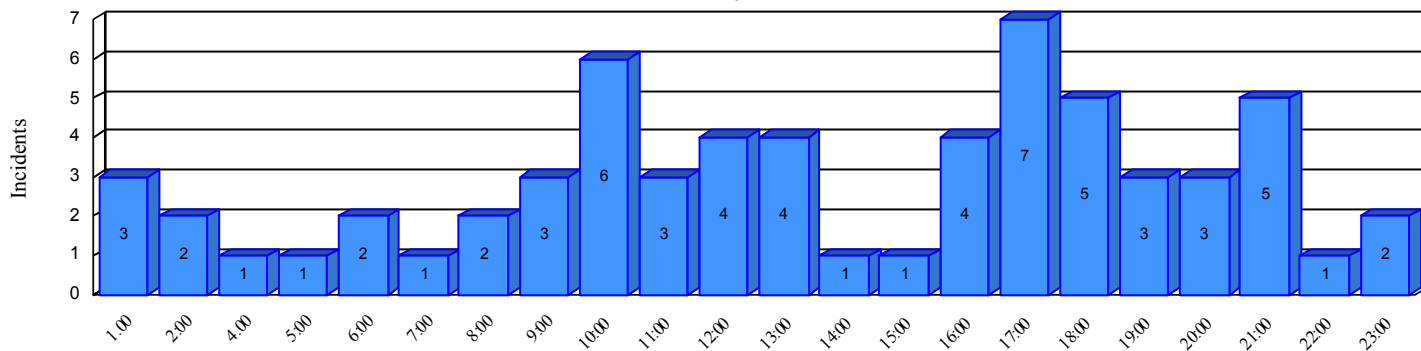

Station Incident Summary

Station 14

01/03/2017 to 12/31/2017

SLU

Total Calls for this Report 64

Incidents by Day

Incidents by Day of the Week

Incidents by Month

Incidents by Hour

The source of this data is submitted by CAL FIRE through the Computer Aided Dispatch (CAD) system. The data is an estimate and may possibly change. Total statistics on this report are not final, and may not match any other fire statistics provided by CAL FIRE / San Luis Obispo County Fire.