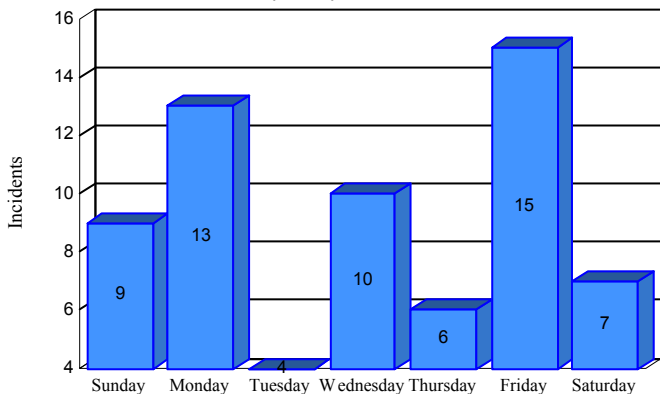

Station Incident Summary

Station 14

01/03/2017 to 12/31/2017

SLU

Total Calls for this Report 64

Incidents by Day

Incidents by Day of the Week

Incidents by Month

Incidents by Hour

The source of this data is submitted by CAL FIRE through the Computer Aided Dispatch (CAD) system. The data is an estimate and may possibly change. Total statistics on this report are not final, and may not match any other fire statistics provided by CAL FIRE / San Luis Obispo County Fire.