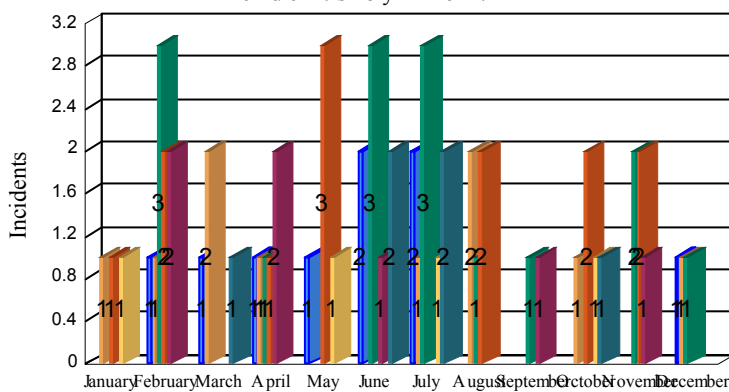

Station Incident Summary

Station 14

01/03/2017 to 12/31/2017

SLU

Total Calls for this Report 64

Incidents by Day

Incidents by Day of the Week

Incidents by Month

Incidents by Hour

The source of this data is submitted by CAL FIRE through the Computer Aided Dispatch (CAD) system. The data is an estimate and may possibly change. Total statistics on this report are not final, and may not match any other fire statistics provided by CAL FIRE / San Luis Obispo County Fire.