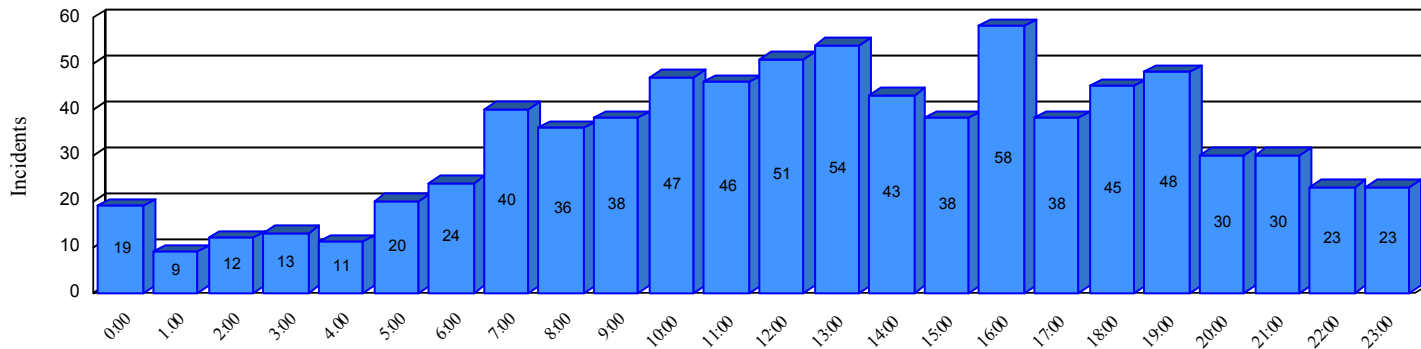

Incidents by Hour