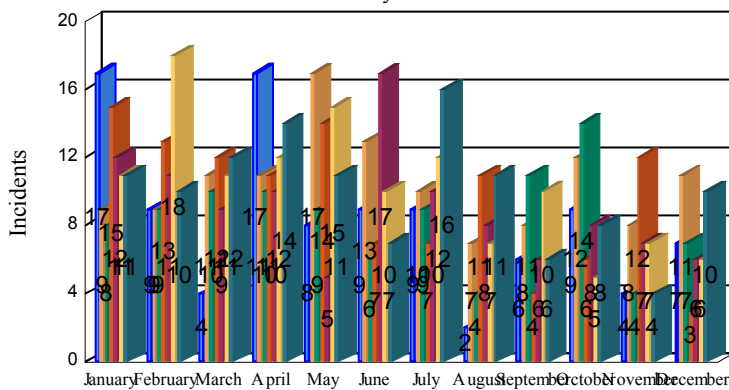

# Station Incident Summary

Station **10**

01/01/2017 to 12/31/2017

**SLU**

**Total Calls for this Report 796**

Incidents by Day

Incidents by Day of the Week

Incidents by Month

Incidents by Hour

The source of this data is submitted by CAL FIRE through the Computer Aided Dispatch (CAD) system. The data is an estimate and may possibly change. Total statistics on this report are not final, and may not match any other fire statistics provided by CAL FIRE / San Luis Obispo County Fire.