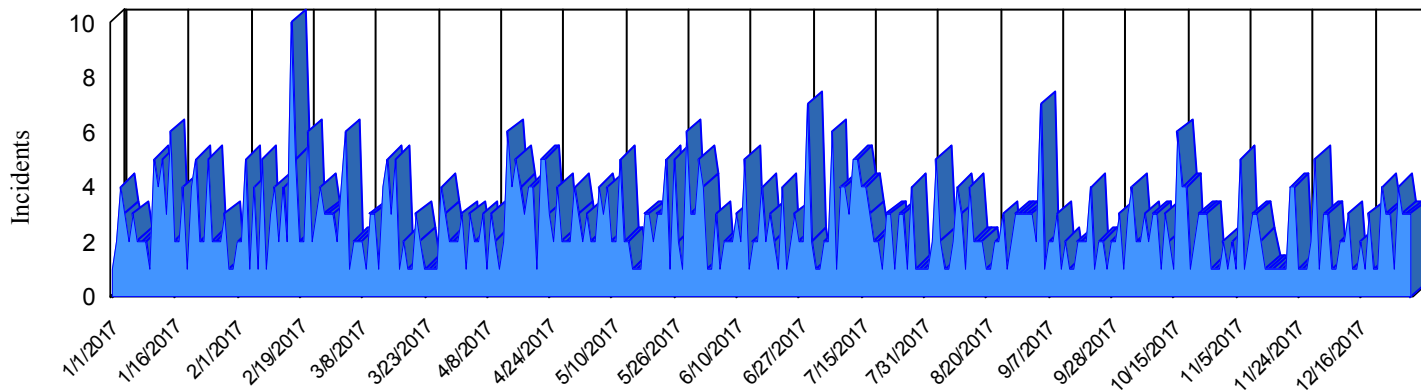

# Station Incident Summary

Station **10**

01/01/2017 to 12/31/2017

**SLU**

**Total Calls for this Report 796**

Incidents by Day

Incidents by Day of the Week

Incidents by Month