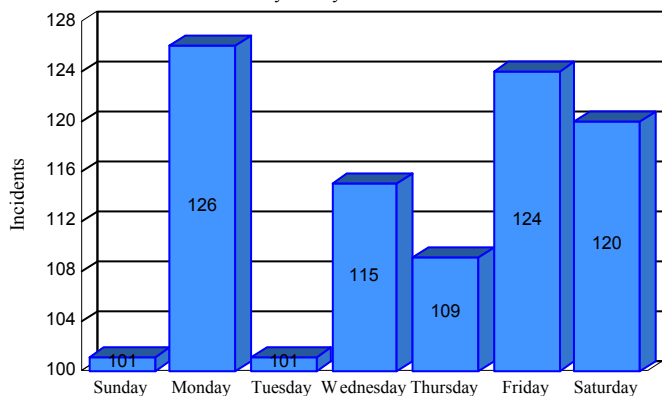

# Station Incident Summary

Station **10**

01/01/2017 to 12/31/2017

**SLU**

**Total Calls for this Report 796**

Incidents by Day

Incidents by Day of the Week

Incidents by Month

Incidents by Hour

The source of this data is submitted by CAL FIRE through the Computer Aided Dispatch (CAD) system. The data is an estimate and may possibly change. Total statistics on this report are not final, and may not match any other fire statistics provided by CAL FIRE / San Luis Obispo County Fire.