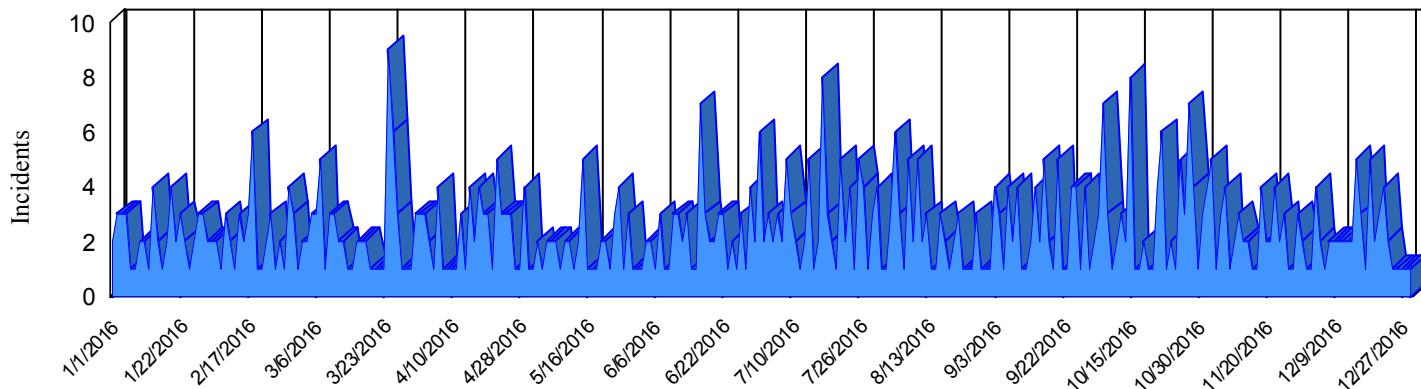

Station Incident Summary

Station **63**

01/01/2016 to 12/31/2016

SLU

Total Calls for this Report **687**

Incidents by Day

Incidents by Day of the Week

Incidents by Month