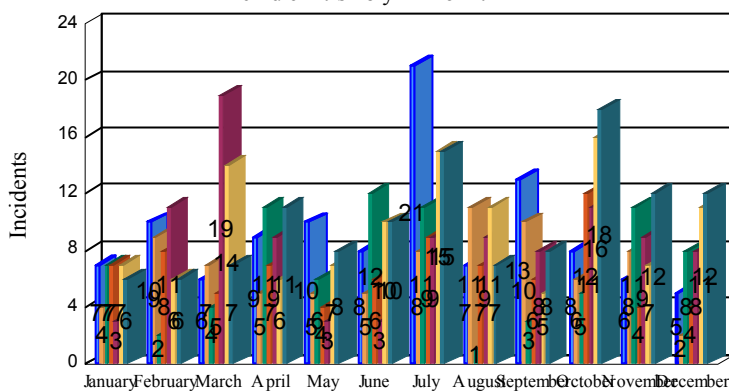

Station Incident Summary

Station **63**

01/01/2016 to 12/31/2016

SLU

Total Calls for this Report **687**

Incidents by Day

Incidents by Day of the Week

Incidents by Month

Incidents by Hour

The source of this data is submitted by CAL FIRE through the Computer Aided Dispatch (CAD) system. The data is an estimate and may possibly change. Total statistics on this report are not final, and may not match any other fire statistics provided by CAL FIRE / San Luis Obispo County Fire.