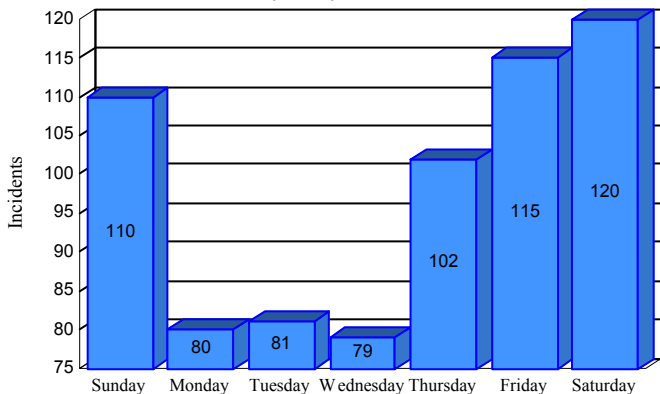

Station Incident Summary

Station **63**

01/01/2016 to 12/31/2016

SLU

Total Calls for this Report **687**

Incidents by Day

Incidents by Day of the Week

Incidents by Month

Incidents by Hour

The source of this data is submitted by CAL FIRE through the Computer Aided Dispatch (CAD) system. The data is an estimate and may possibly change. Total statistics on this report are not final, and may not match any other fire statistics provided by CAL FIRE / San Luis Obispo County Fire.