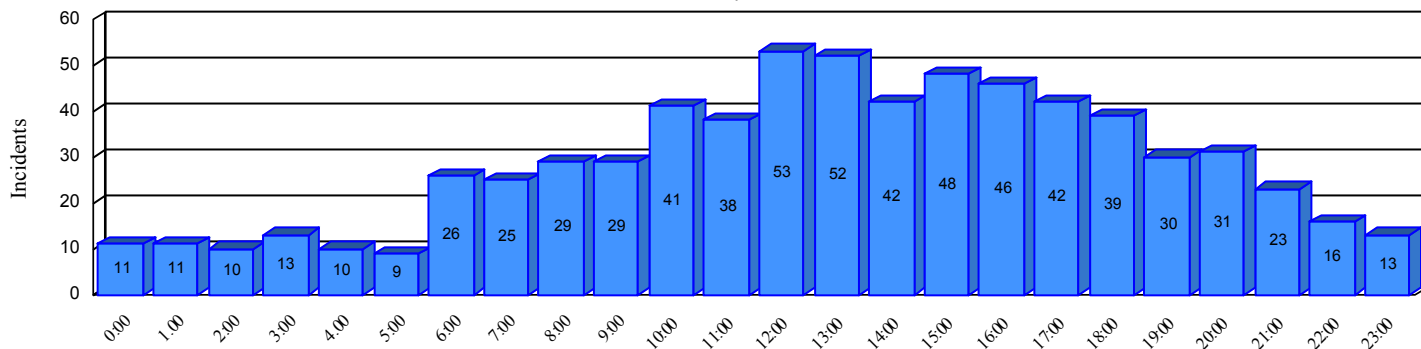

Incidents by Hour