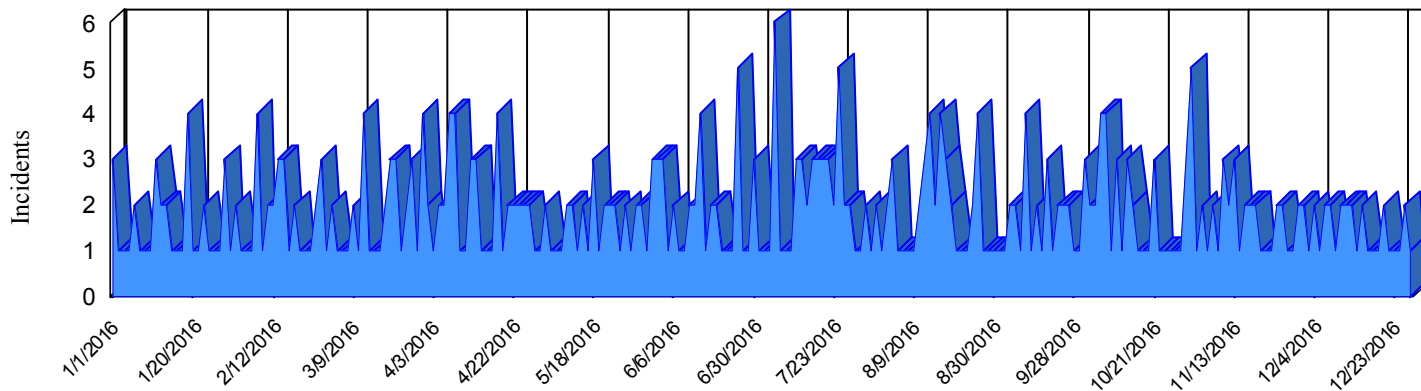

Station Incident Summary

Station **52**

01/01/2016 to 12/31/2016

SLU

Total Calls for this Report 444

Incidents by Day

Incidents by Day of the Week

Incidents by Month