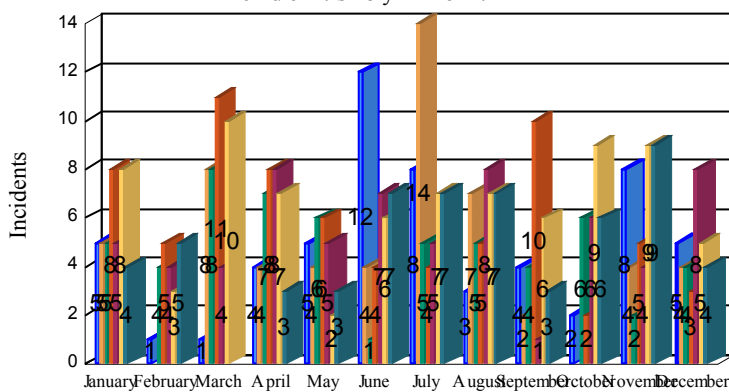

Station Incident Summary

Station **52**

01/01/2016 to 12/31/2016

SLU

Total Calls for this Report 444

Incidents by Day

Incidents by Day of the Week

Incidents by Month

Incidents by Hour

The source of this data is submitted by CAL FIRE through the Computer Aided Dispatch (CAD) system. The data is an estimate and may possibly change. Total statistics on this report are not final, and may not match any other fire statistics provided by CAL FIRE / San Luis Obispo County Fire.