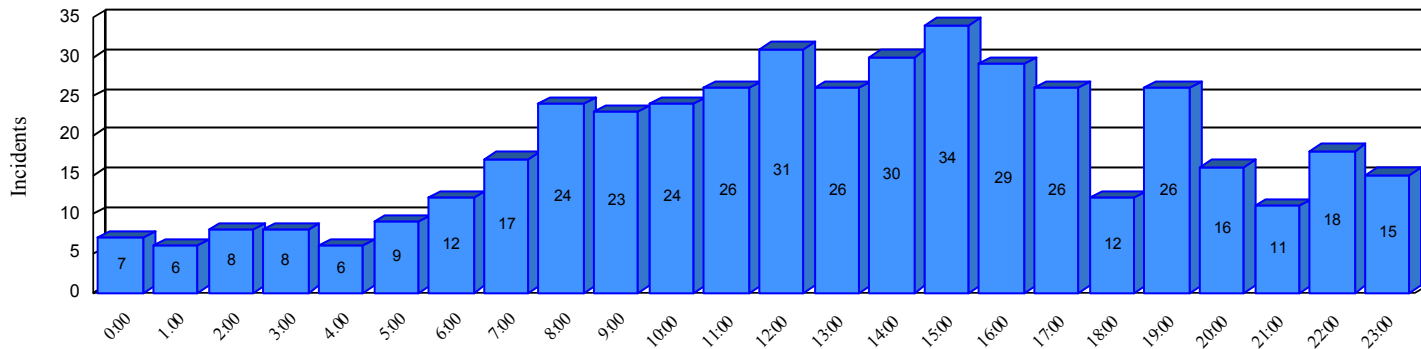

Incidents by Hour