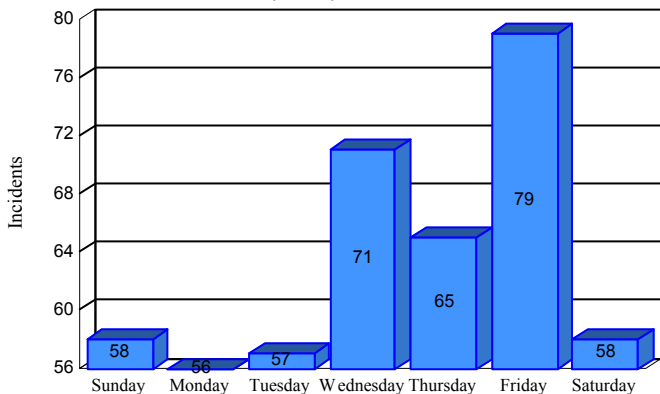

Station Incident Summary

Station **52**

01/01/2016 to 12/31/2016

SLU

Total Calls for this Report 444

Incidents by Day

Incidents by Day of the Week

Incidents by Month

Incidents by Hour

The source of this data is submitted by CAL FIRE through the Computer Aided Dispatch (CAD) system. The data is an estimate and may possibly change. Total statistics on this report are not final, and may not match any other fire statistics provided by CAL FIRE / San Luis Obispo County Fire.