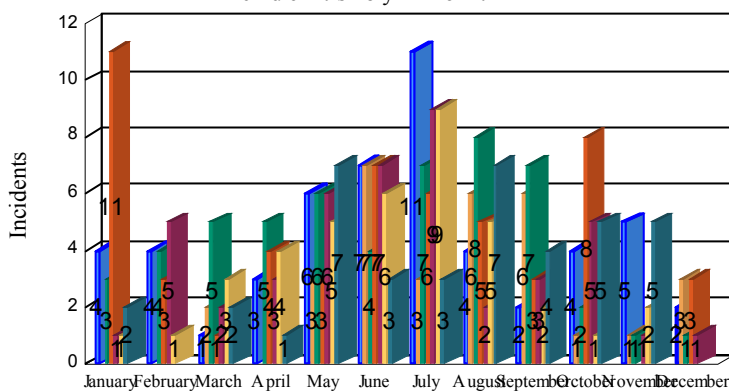

Station Incident Summary

Station **51**

01/01/2016 to 12/23/2016

SLU

Total Calls for this Report 315

Incidents by Day

Incidents by Day of the Week

Incidents by Month