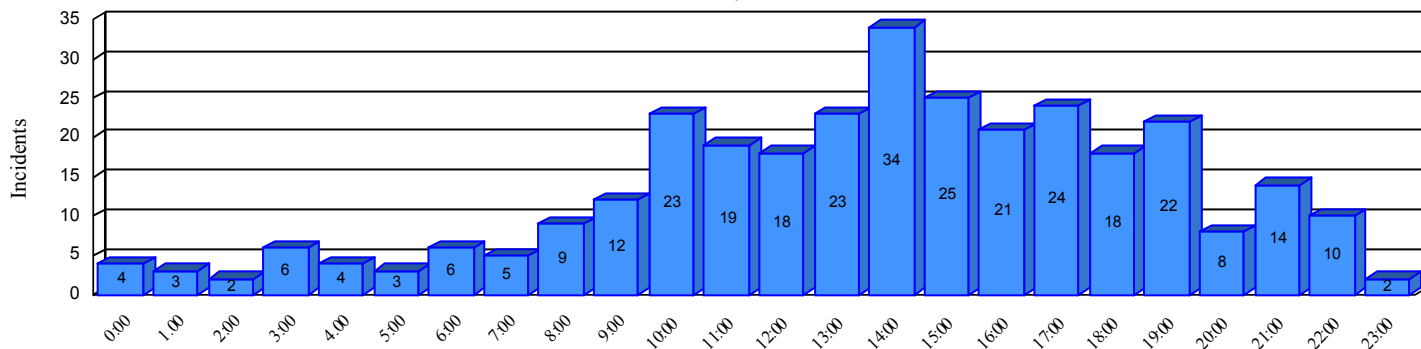

Incidents by Hour