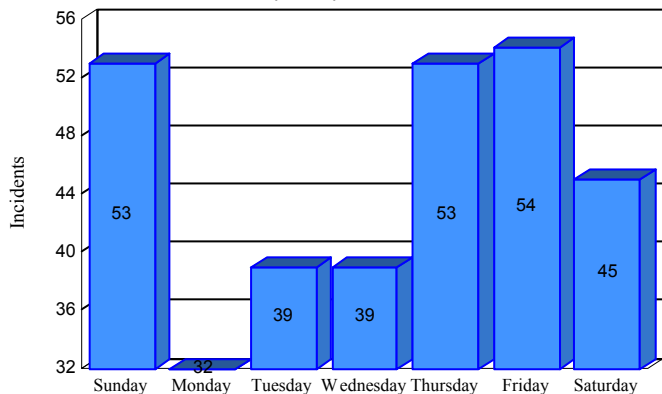

Station Incident Summary

Station **51**

01/01/2016 to 12/23/2016

SLU

Total Calls for this Report 315

Incidents by Day

Incidents by Day of the Week

Incidents by Month

Incidents by Hour

The source of this data is submitted by CAL FIRE through the Computer Aided Dispatch (CAD) system. The data is an estimate and may possibly change. Total statistics on this report are not final, and may not match any other fire statistics provided by CAL FIRE / San Luis Obispo County Fire.