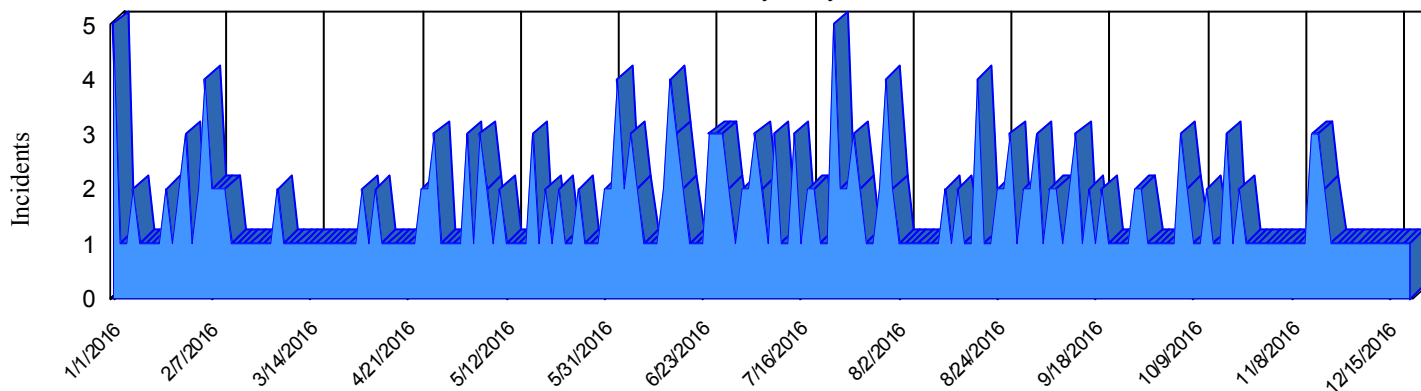

Station Incident Summary

Station **51**

01/01/2016 to 12/23/2016

SLU

Total Calls for this Report 315

Incidents by Day

Incidents by Day of the Week

Incidents by Month