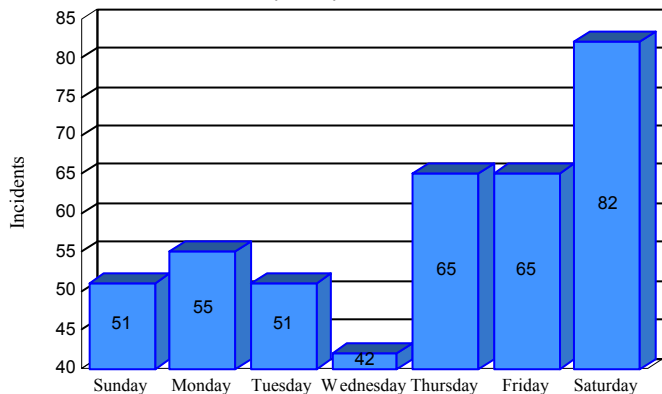

Station Incident Summary

Station **50**

01/01/2016 to 12/29/2016

SLU

Total Calls for this Report 411

Incidents by Day

Incidents by Day of the Week

Incidents by Month

Incidents by Hour

The source of this data is submitted by CAL FIRE through the Computer Aided Dispatch (CAD) system. The data is an estimate and may possibly change. Total statistics on this report are not final, and may not match any other fire statistics provided by CAL FIRE / San Luis Obispo County Fire.