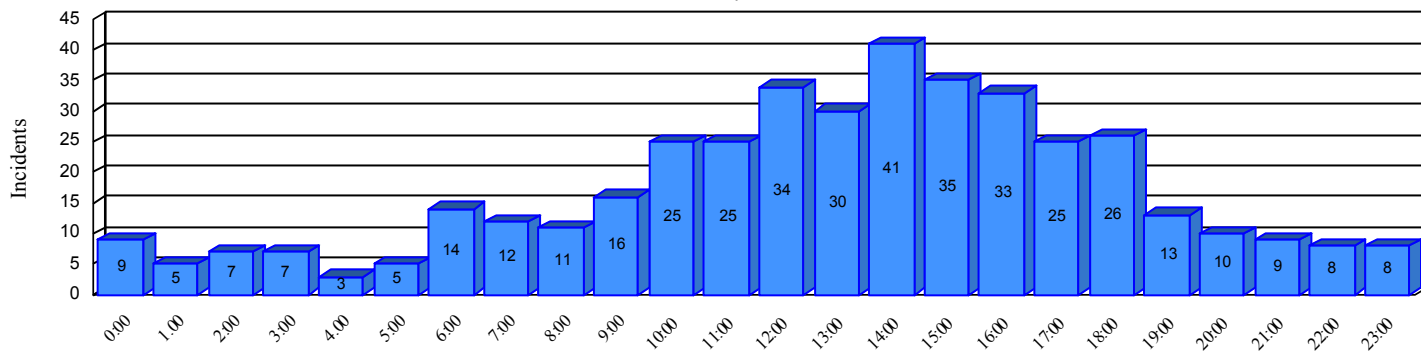

Incidents by Hour