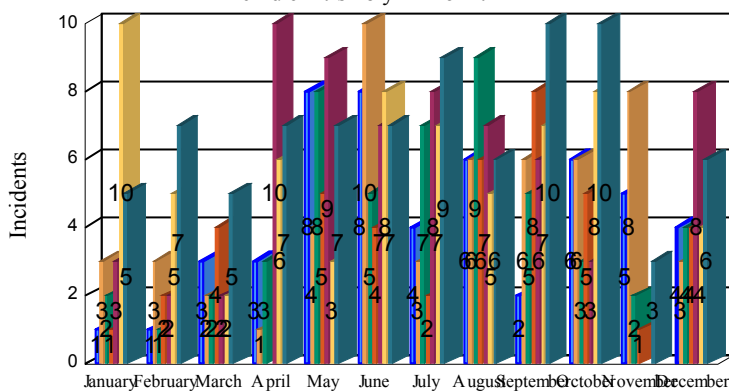

Station Incident Summary

Station **50**

01/01/2016 to 12/29/2016

SLU

Total Calls for this Report 411

Incidents by Day

Incidents by Day of the Week

Incidents by Month

Incidents by Hour

The source of this data is submitted by CAL FIRE through the Computer Aided Dispatch (CAD) system. The data is an estimate and may possibly change. Total statistics on this report are not final, and may not match any other fire statistics provided by CAL FIRE / San Luis Obispo County Fire.