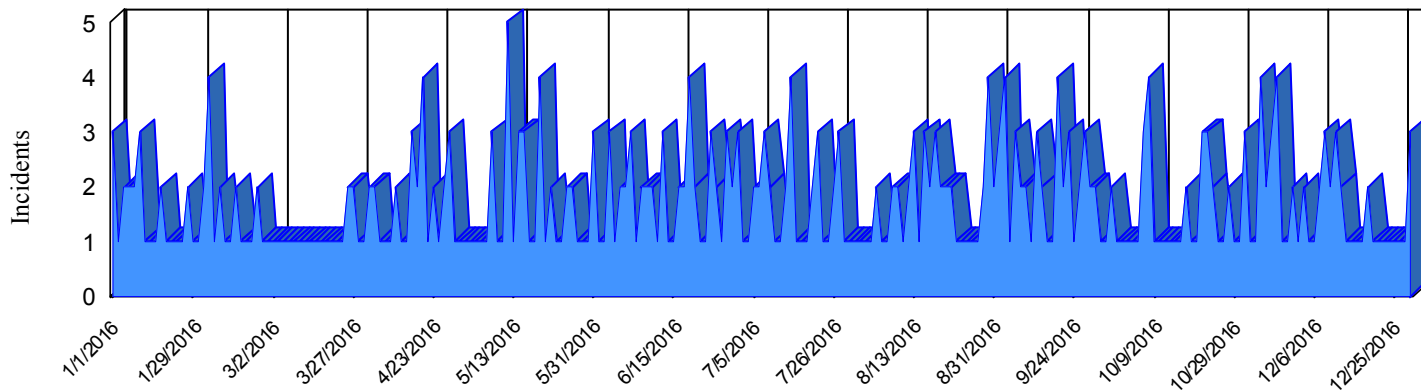

Station Incident Summary

Station **50**

01/01/2016 to 12/29/2016

SLU

Total Calls for this Report 411

Incidents by Day

Incidents by Day of the Week

Incidents by Month