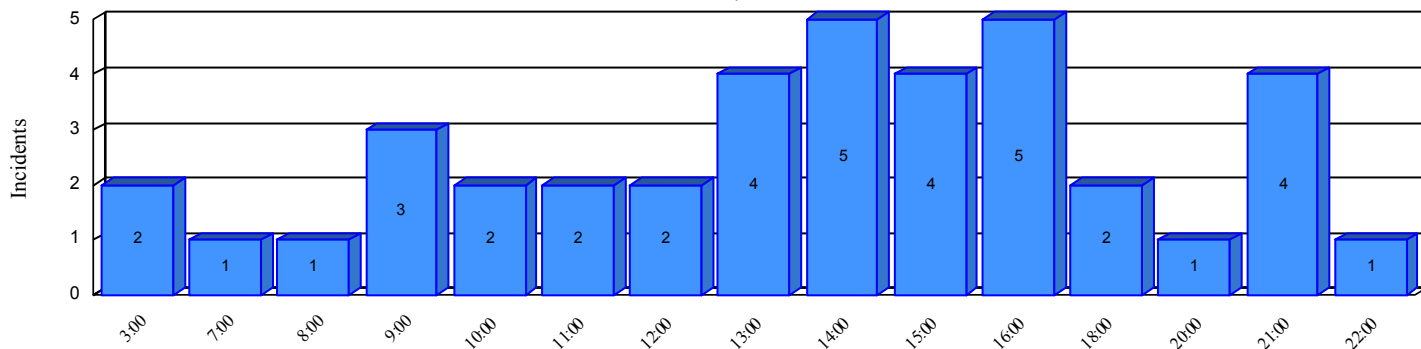

Station Incident Summary

Station **41**

04/15/2016 to 11/29/2016

SLU

Total Calls for this Report 39

Incidents by Day

Incidents by Day of the Week

Incidents by Month

Incidents by Hour

The source of this data is submitted by CAL FIRE through the Computer Aided Dispatch (CAD) system. The data is an estimate and may possibly change. Total statistics on this report are not final, and may not match any other fire statistics provided by CAL FIRE / San Luis Obispo County Fire.