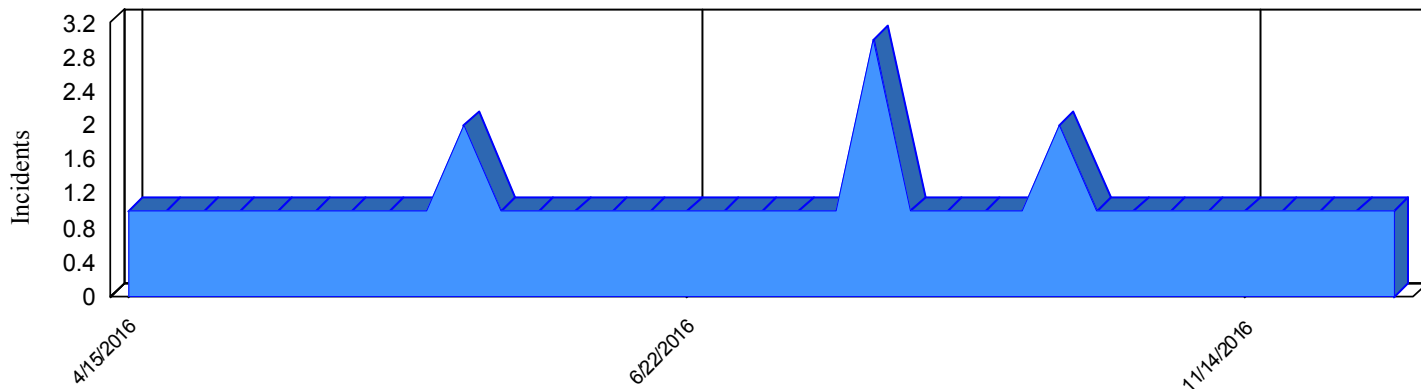

Station Incident Summary

Station **41**

04/15/2016 to 11/29/2016

SLU

Total Calls for this Report 39

Incidents by Day

Incidents by Day of the Week

Incidents by Month