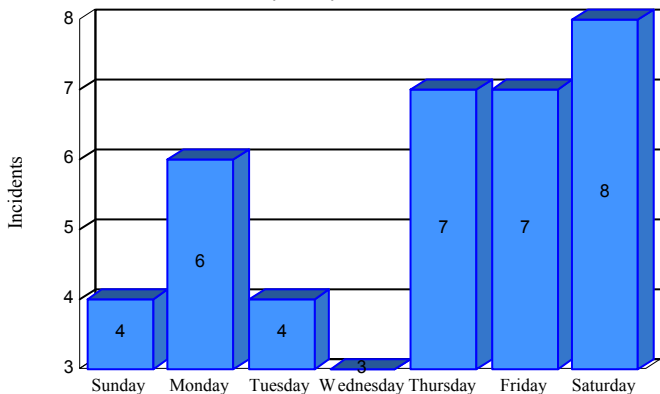

Station Incident Summary

Station **41**

04/15/2016 to 11/29/2016

SLU

Total Calls for this Report 39

Incidents by Day

Incidents by Day of the Week

Incidents by Month

Incidents by Hour

The source of this data is submitted by CAL FIRE through the Computer Aided Dispatch (CAD) system. The data is an estimate and may possibly change. Total statistics on this report are not final, and may not match any other fire statistics provided by CAL FIRE / San Luis Obispo County Fire.