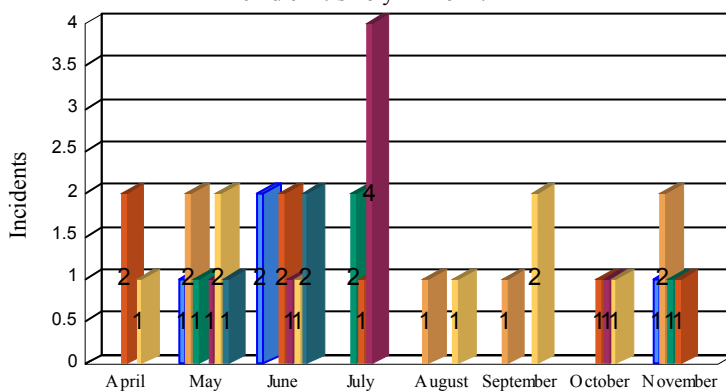

Station Incident Summary

Station **41**

04/15/2016 to 11/29/2016

SLU

Total Calls for this Report 39

Incidents by Day

Incidents by Day of the Week

Incidents by Month

Incidents by Hour

The source of this data is submitted by CAL FIRE through the Computer Aided Dispatch (CAD) system. The data is an estimate and may possibly change. Total statistics on this report are not final, and may not match any other fire statistics provided by CAL FIRE / San Luis Obispo County Fire.