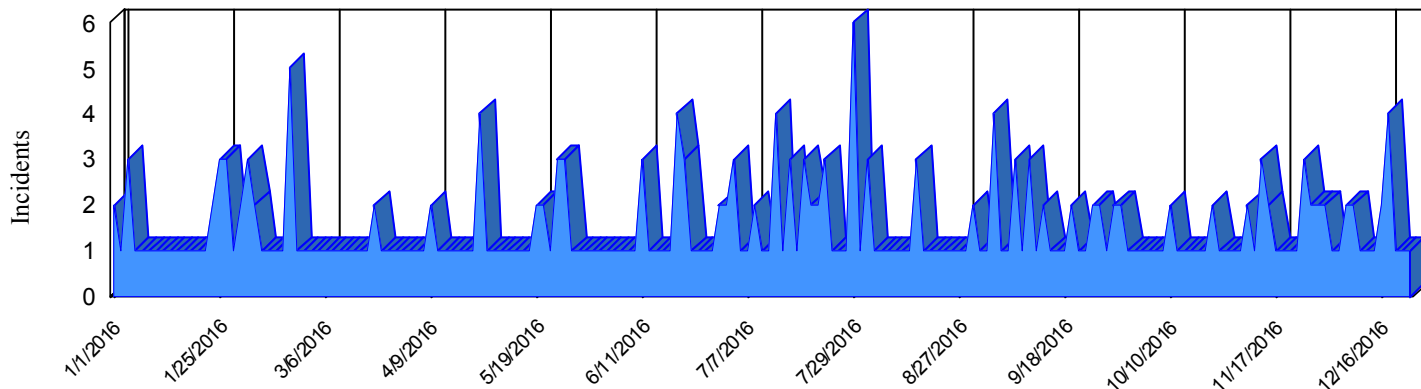

Station Incident Summary

Station **33**

01/01/2016 to 12/30/2016

SLU

Total Calls for this Report 275

Incidents by Day

Incidents by Day of the Week

Incidents by Month

Incidents by Hour

The source of this data is submitted by CAL FIRE through the Computer Aided Dispatch (CAD) system. The data is an estimate and may possibly change. Total statistics on this report are not final, and may not match any other fire statistics provided by CAL FIRE / San Luis Obispo County Fire.