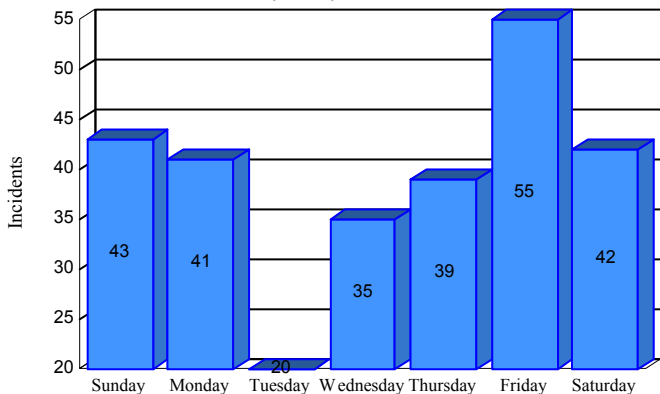

Station Incident Summary

Station **33**

01/01/2016 to 12/30/2016

SLU

Total Calls for this Report 275

Incidents by Day

Incidents by Day of the Week

Incidents by Month