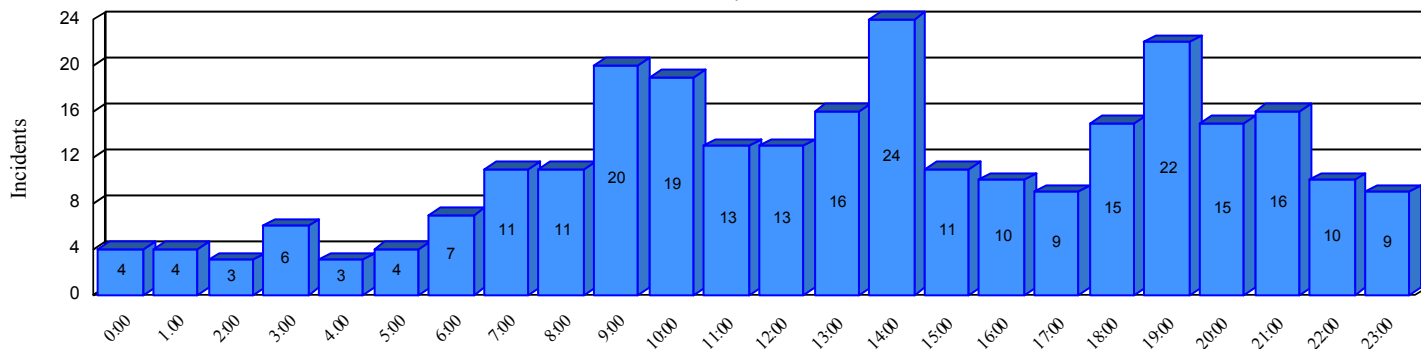

Incidents by Hour