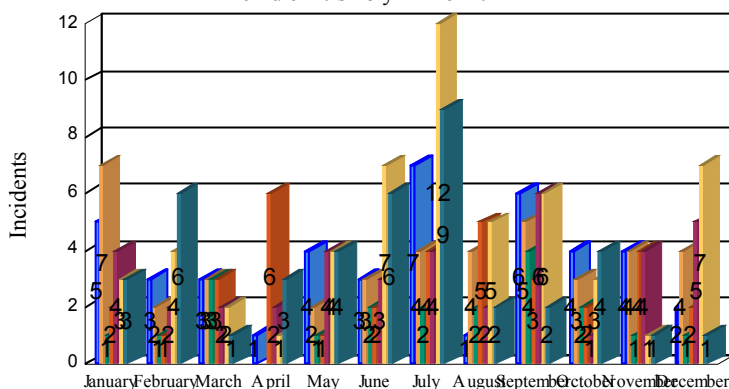

Station Incident Summary

Station **33**

01/01/2016 to 12/30/2016

SLU

Total Calls for this Report 275

Incidents by Day

Incidents by Day of the Week

Incidents by Month

Incidents by Hour

The source of this data is submitted by CAL FIRE through the Computer Aided Dispatch (CAD) system. The data is an estimate and may possibly change. Total statistics on this report are not final, and may not match any other fire statistics provided by CAL FIRE / San Luis Obispo County Fire.