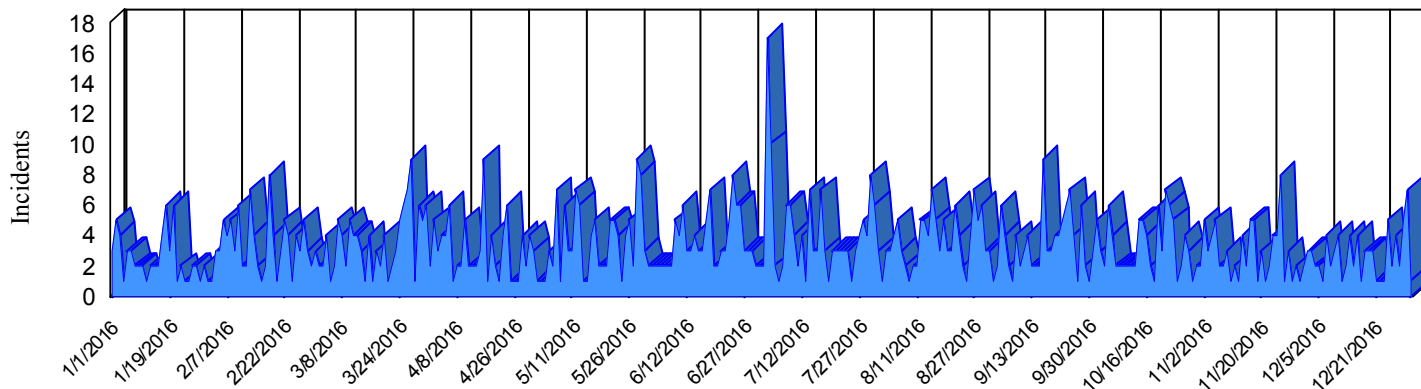

Station Incident Summary

Station **22**

01/01/2016 to 12/31/2016

SLU

Total Calls for this Report **1,133**

Incidents by Day

Incidents by Day of the Week

Incidents by Month