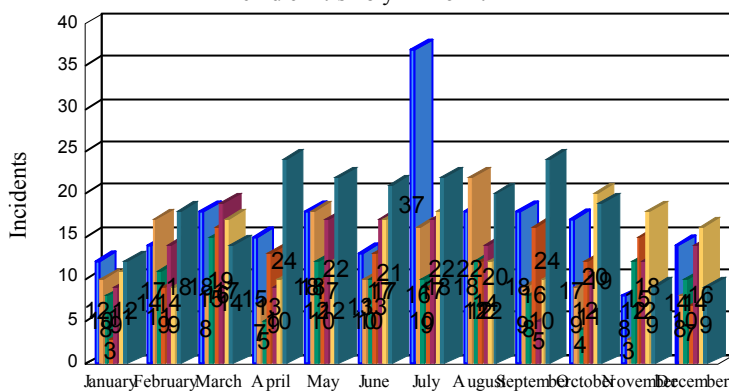

Station Incident Summary

Station **22**

01/01/2016 to 12/31/2016

SLU

Total Calls for this Report **1,133**

Incidents by Day

Incidents by Day of the Week

Incidents by Month

Incidents by Hour

The source of this data is submitted by CAL FIRE through the Computer Aided Dispatch (CAD) system. The data is an estimate and may possibly change. Total statistics on this report are not final, and may not match any other fire statistics provided by CAL FIRE / San Luis Obispo County Fire.