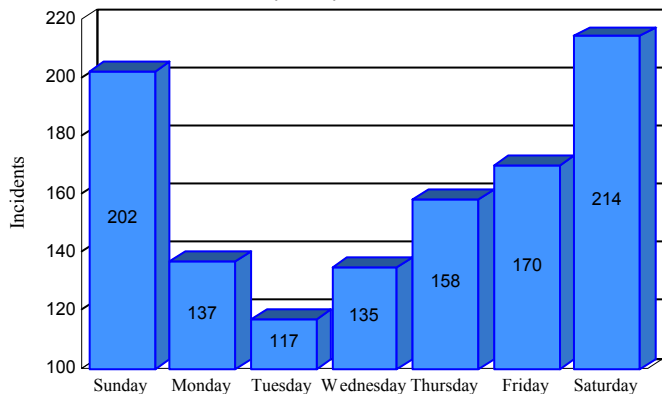

Station Incident Summary

Station **22**

01/01/2016 to 12/31/2016

SLU

Total Calls for this Report **1,133**

Incidents by Day

Incidents by Day of the Week

Incidents by Month

Incidents by Hour

The source of this data is submitted by CAL FIRE through the Computer Aided Dispatch (CAD) system. The data is an estimate and may possibly change. Total statistics on this report are not final, and may not match any other fire statistics provided by CAL FIRE / San Luis Obispo County Fire.