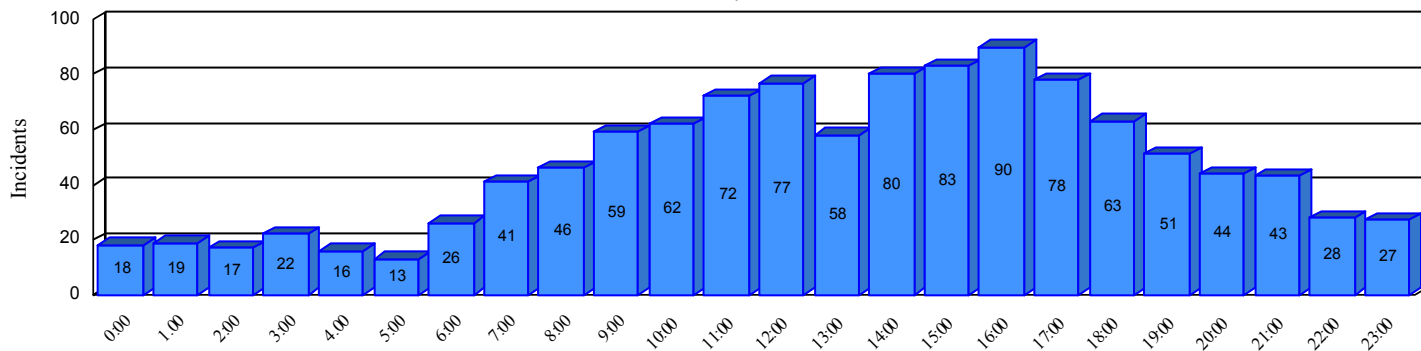

Incidents by Hour