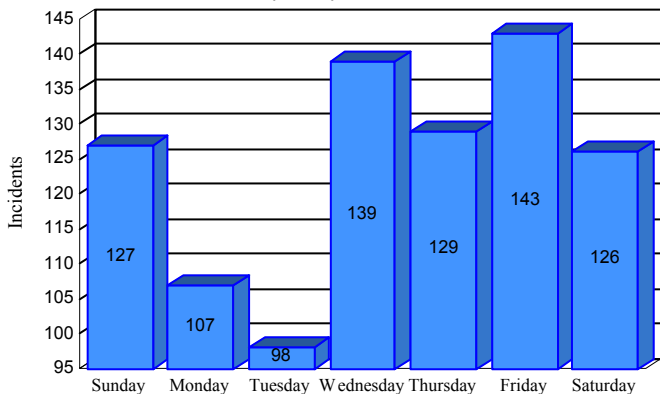

Station Incident Summary

Station **21**

01/01/2016 to 12/31/2016

SLU

Total Calls for this Report 869

Incidents by Day

Incidents by Day of the Week

Incidents by Month

Incidents by Hour

The source of this data is submitted by CAL FIRE through the Computer Aided Dispatch (CAD) system. The data is an estimate and may possibly change. Total statistics on this report are not final, and may not match any other fire statistics provided by CAL FIRE / San Luis Obispo County Fire.