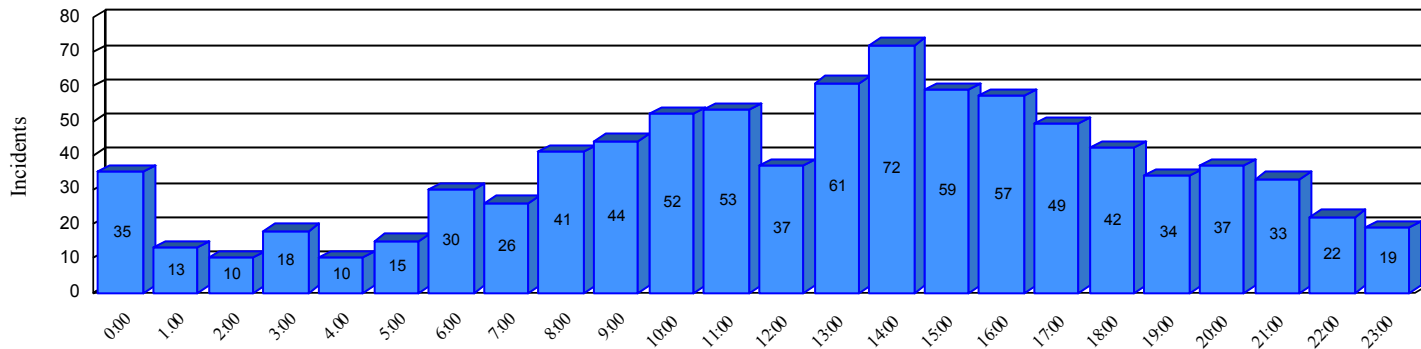

Incidents by Hour