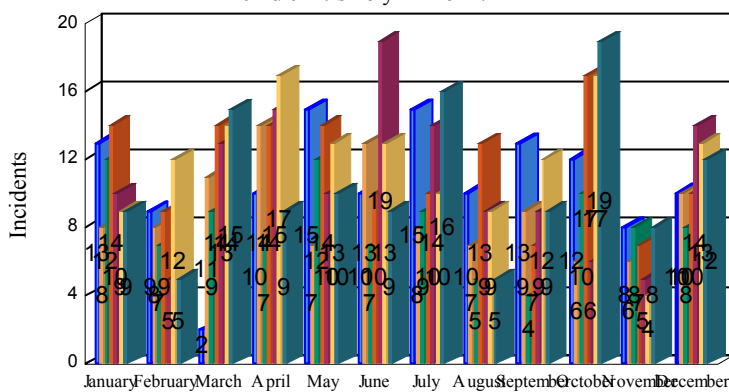

Station Incident Summary

Station **21**

01/01/2016 to 12/31/2016

SLU

Total Calls for this Report 869

Incidents by Day

Incidents by Day of the Week

Incidents by Month

Incidents by Hour

The source of this data is submitted by CAL FIRE through the Computer Aided Dispatch (CAD) system. The data is an estimate and may possibly change. Total statistics on this report are not final, and may not match any other fire statistics provided by CAL FIRE / San Luis Obispo County Fire.