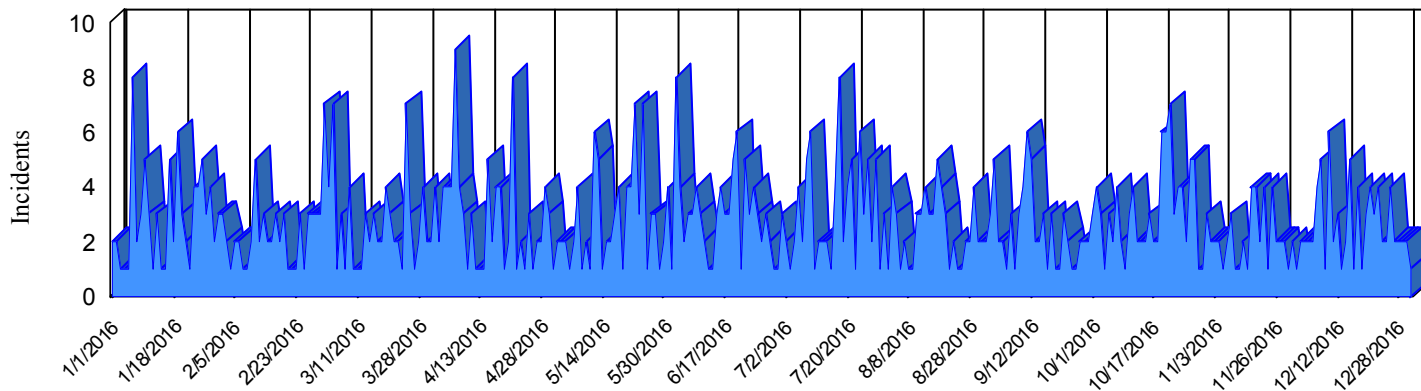

Station Incident Summary

Station **21**

01/01/2016 to 12/31/2016

SLU

Total Calls for this Report 869

Incidents by Day

Incidents by Day of the Week

Incidents by Month