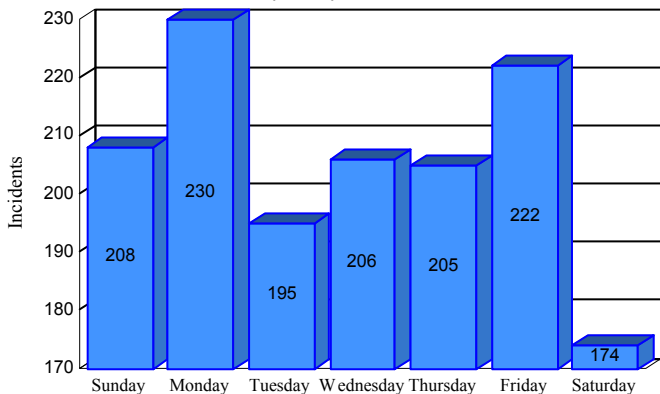

Station Incident Summary

Station 15

01/01/2016 to 12/31/2016

SLU

Total Calls for this Report 1,440

Incidents by Day

Incidents by Day of the Week

Incidents by Month

Incidents by Hour

The source of this data is submitted by CAL FIRE through the Computer Aided Dispatch (CAD) system. The data is an estimate and may possibly change. Total statistics on this report are not final, and may not match any other fire statistics provided by CAL FIRE / San Luis Obispo County Fire.