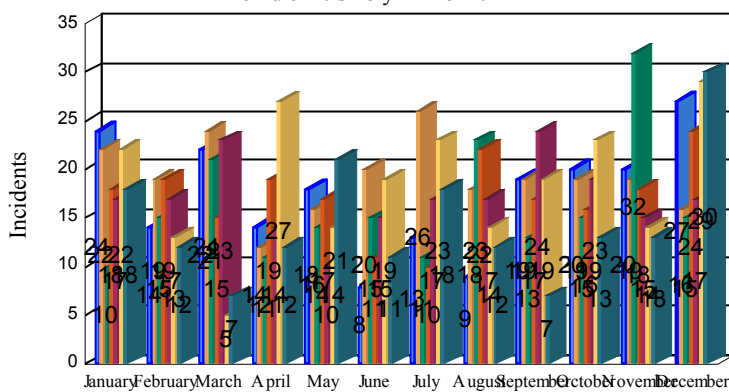

Station Incident Summary

Station 15

01/01/2016 to 12/31/2016

SLU

Total Calls for this Report 1,440

Incidents by Day

Incidents by Day of the Week

Incidents by Month

Incidents by Hour

The source of this data is submitted by CAL FIRE through the Computer Aided Dispatch (CAD) system. The data is an estimate and may possibly change. Total statistics on this report are not final, and may not match any other fire statistics provided by CAL FIRE / San Luis Obispo County Fire.