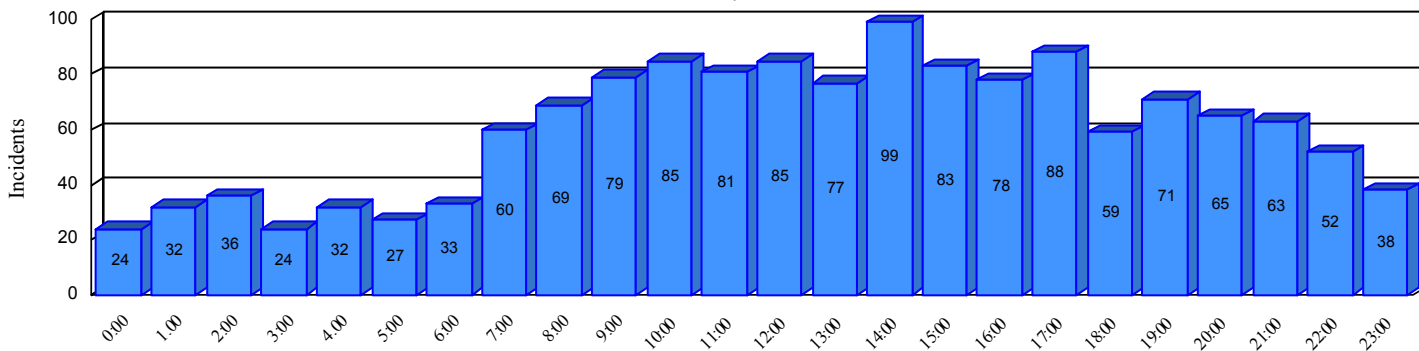

Incidents by Hour