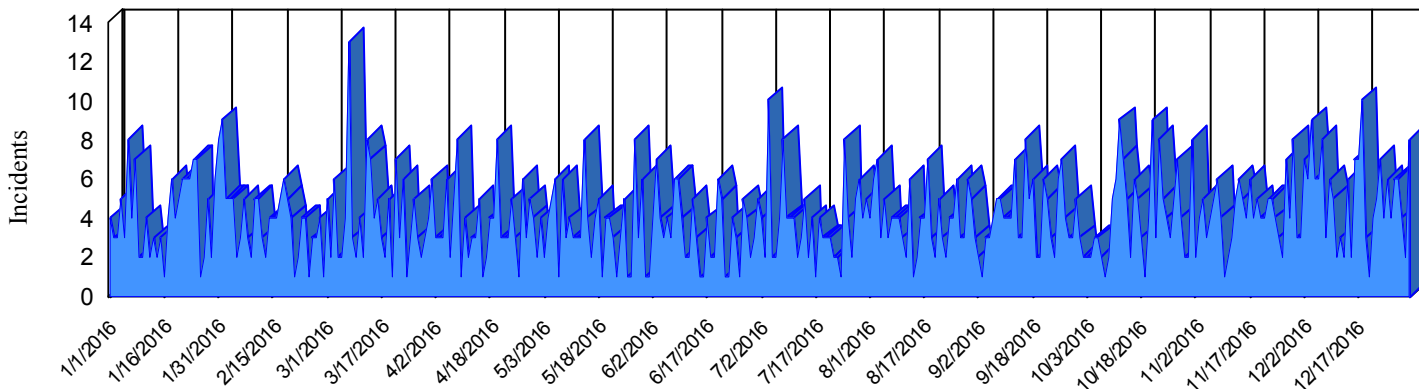

Station Incident Summary

Station 15

01/01/2016 to 12/31/2016

SLU

Total Calls for this Report 1,440

Incidents by Day

Incidents by Day of the Week

Incidents by Month