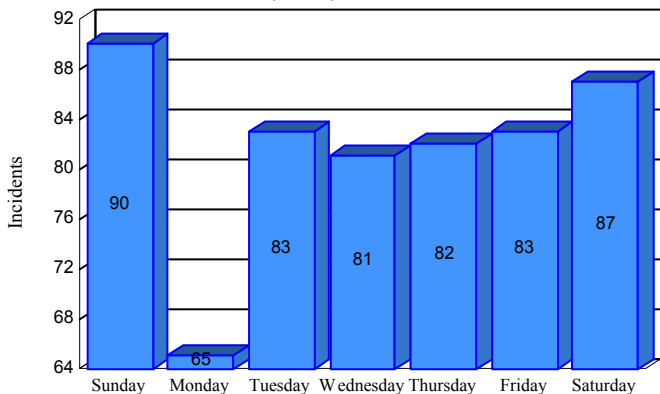

# Station Incident Summary

Station **12**

01/01/2016 to 12/31/2016

SLU

Total Calls for this Report **571**

Incidents by Day

Incidents by Day of the Week

Incidents by Month