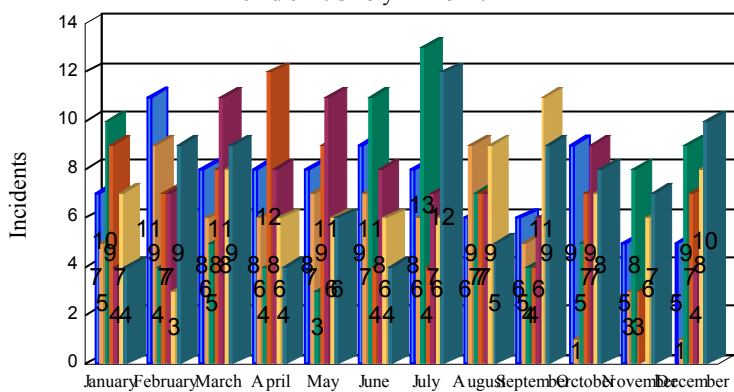

# Station Incident Summary

Station **12**

01/01/2016 to 12/31/2016

SLU

Total Calls for this Report **571**

Incidents by Day

Incidents by Day of the Week

Incidents by Month

Incidents by Hour

The source of this data is submitted by CAL FIRE through the Computer Aided Dispatch (CAD) system. The data is an estimate and may possibly change. Total statistics on this report are not final, and may not match any other fire statistics provided by CAL FIRE / San Luis Obispo County Fire.