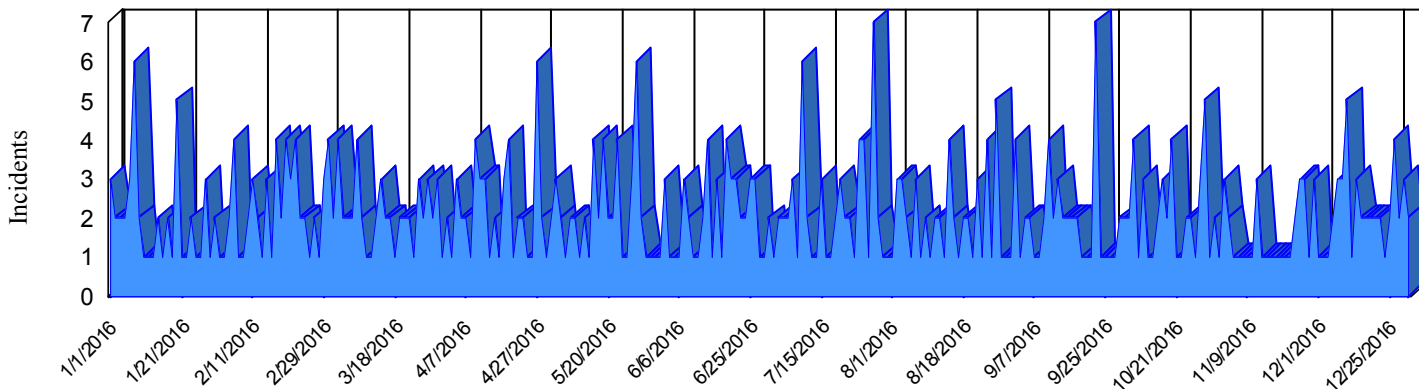

# Station Incident Summary

Station **12**

01/01/2016 to 12/31/2016

SLU

Total Calls for this Report **571**

Incidents by Day

Incidents by Day of the Week

Incidents by Month