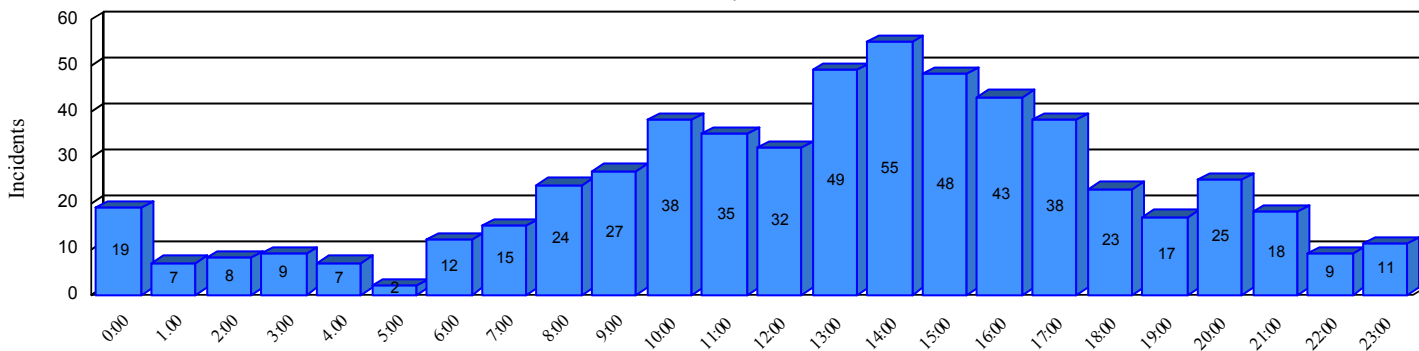

Incidents by Hour