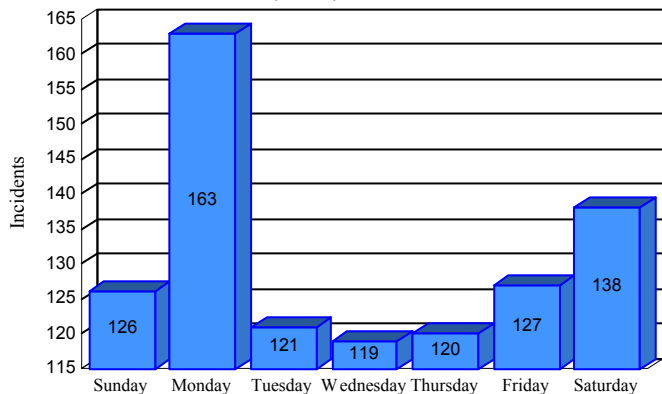

Station Incident Summary

Station **10**

01/01/2016 to 12/31/2016

SLU

Total Calls for this Report **914**

Incidents by Day

Incidents by Day of the Week

Incidents by Month

Incidents by Hour

The source of this data is submitted by CAL FIRE through the Computer Aided Dispatch (CAD) system. The data is an estimate and may possibly change. Total statistics on this report are not final, and may not match any other fire statistics provided by CAL FIRE / San Luis Obispo County Fire.