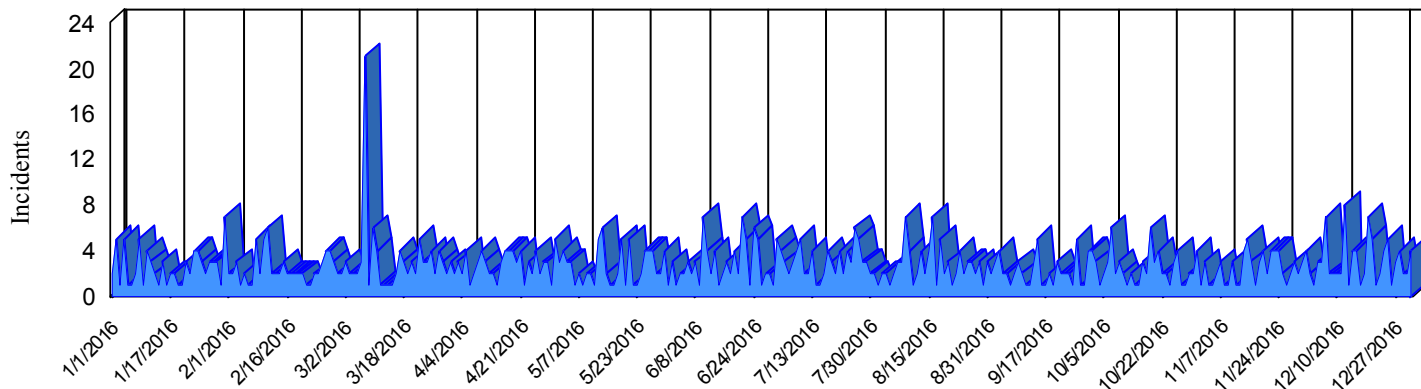

Station Incident Summary

Station **10**

01/01/2016 to 12/31/2016

SLU

Total Calls for this Report **914**

Incidents by Day

Incidents by Day of the Week

Incidents by Month