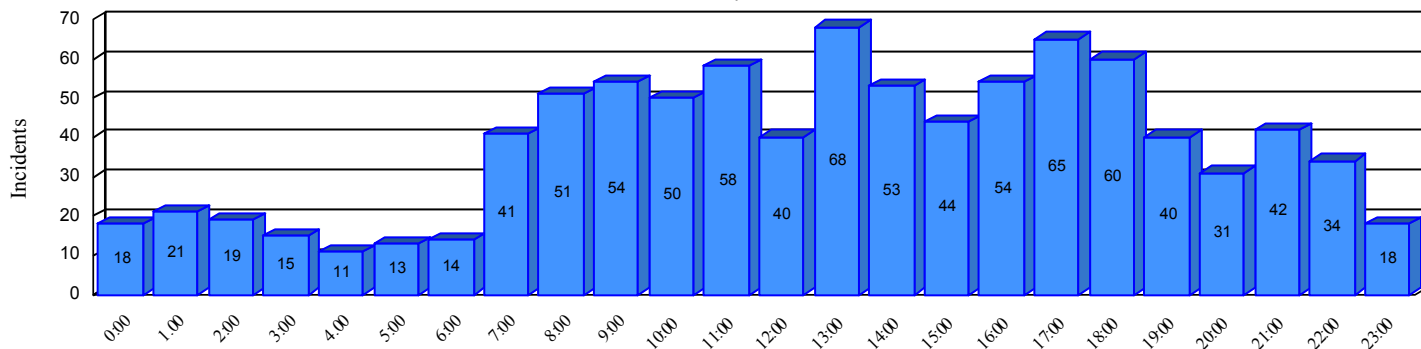

Incidents by Hour