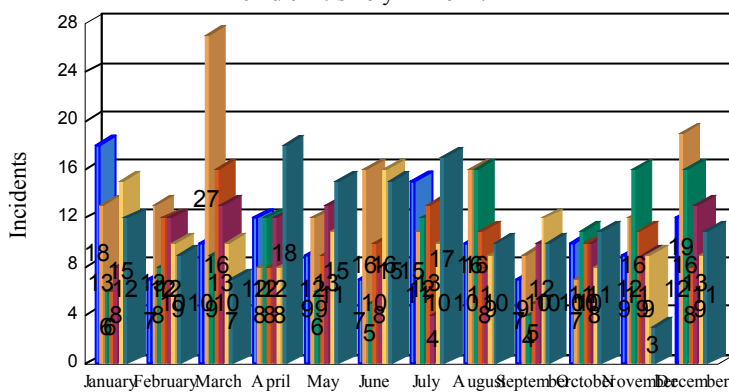

Station Incident Summary

Station **10**

01/01/2016 to 12/31/2016

SLU

Total Calls for this Report **914**

Incidents by Day

Incidents by Day of the Week

Incidents by Month

Incidents by Hour

The source of this data is submitted by CAL FIRE through the Computer Aided Dispatch (CAD) system. The data is an estimate and may possibly change. Total statistics on this report are not final, and may not match any other fire statistics provided by CAL FIRE / San Luis Obispo County Fire.