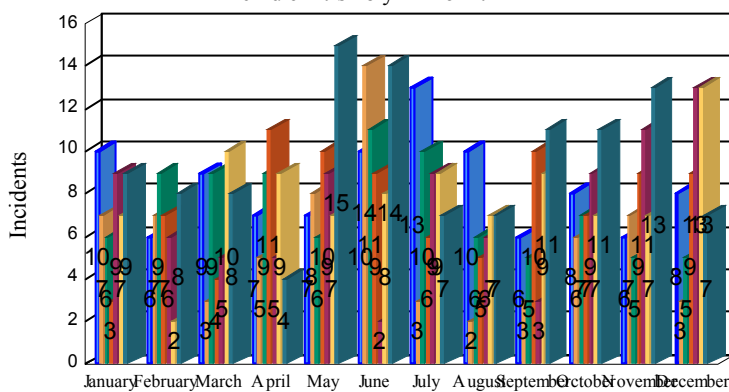

# Station Incident Summary

Station **63**

01/01/2015 to 12/31/2015

SLU

Total Calls for this Report **642**

Incidents by Day

Incidents by Day of the Week

Incidents by Month

Incidents by Hour

The source of this data is submitted by CAL FIRE through the Computer Aided Dispatch (CAD) system. The data is an estimate and may possibly change. Total statistics on this report are not final, and may not match any other fire statistics provided by CAL FIRE / San Luis Obispo County Fire.