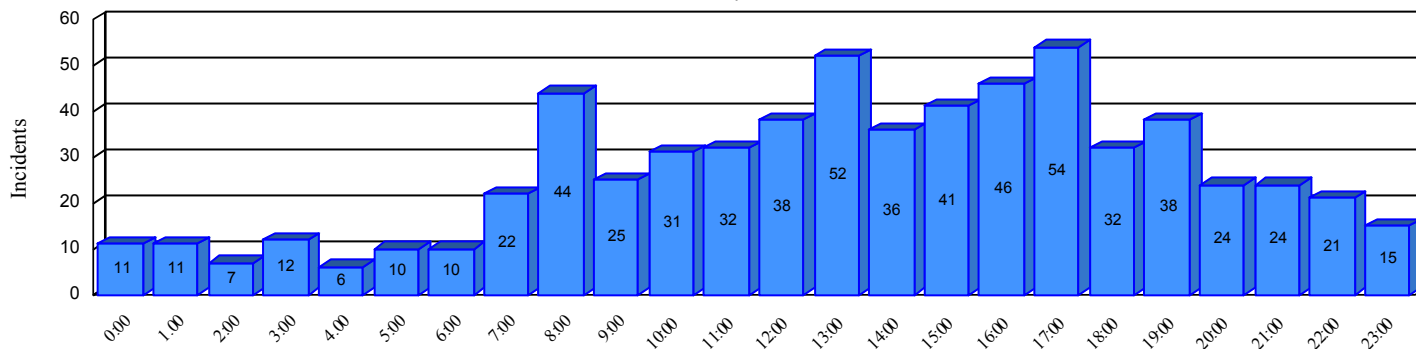

Incidents by Hour