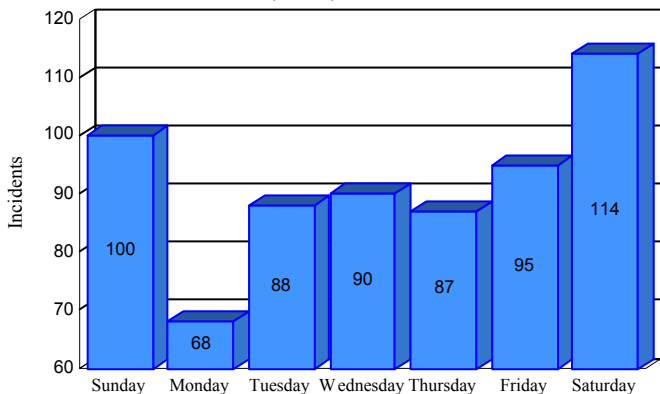

# Station Incident Summary

Station **63**

01/01/2015 to 12/31/2015

SLU

Total Calls for this Report **642**

Incidents by Day

Incidents by Day of the Week

Incidents by Month

Incidents by Hour

The source of this data is submitted by CAL FIRE through the Computer Aided Dispatch (CAD) system. The data is an estimate and may possibly change. Total statistics on this report are not final, and may not match any other fire statistics provided by CAL FIRE / San Luis Obispo County Fire.