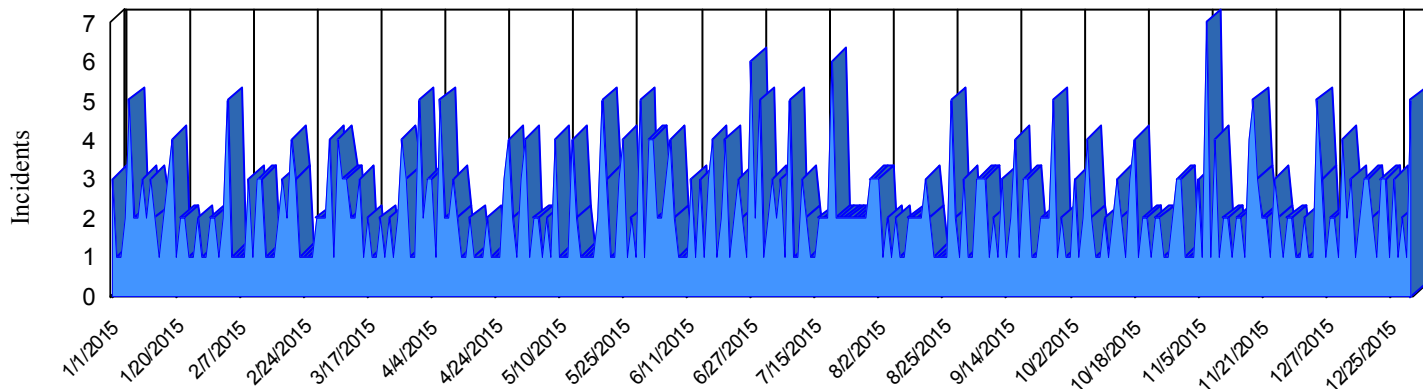

# Station Incident Summary

Station **63**

01/01/2015 to 12/31/2015

SLU

Total Calls for this Report **642**

Incidents by Day

Incidents by Day of the Week

Incidents by Month

Incidents by Hour

The source of this data is submitted by CAL FIRE through the Computer Aided Dispatch (CAD) system. The data is an estimate and may possibly change. Total statistics on this report are not final, and may not match any other fire statistics provided by CAL FIRE / San Luis Obispo County Fire.