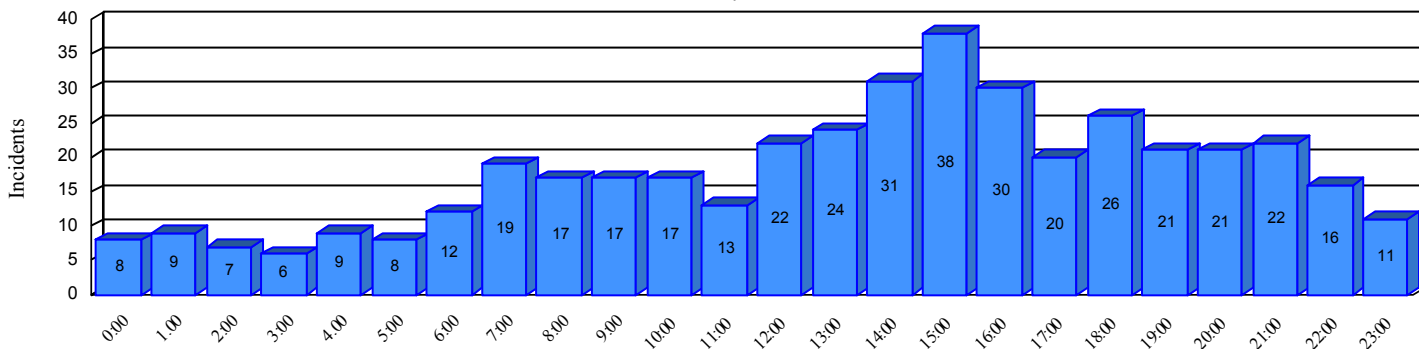

Incidents by Hour