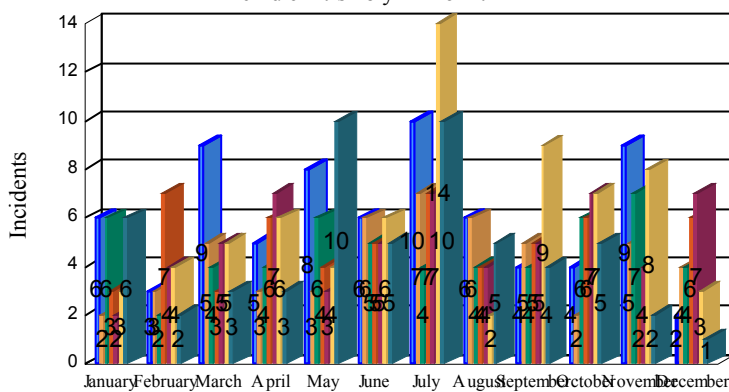

Station Incident Summary

Station **52**

01/01/2015 to 12/31/2015

SLU

Total Calls for this Report 424

Incidents by Day

Incidents by Day of the Week

Incidents by Month

Incidents by Hour

The source of this data is submitted by CAL FIRE through the Computer Aided Dispatch (CAD) system. The data is an estimate and may possibly change. Total statistics on this report are not final, and may not match any other fire statistics provided by CAL FIRE / San Luis Obispo County Fire.