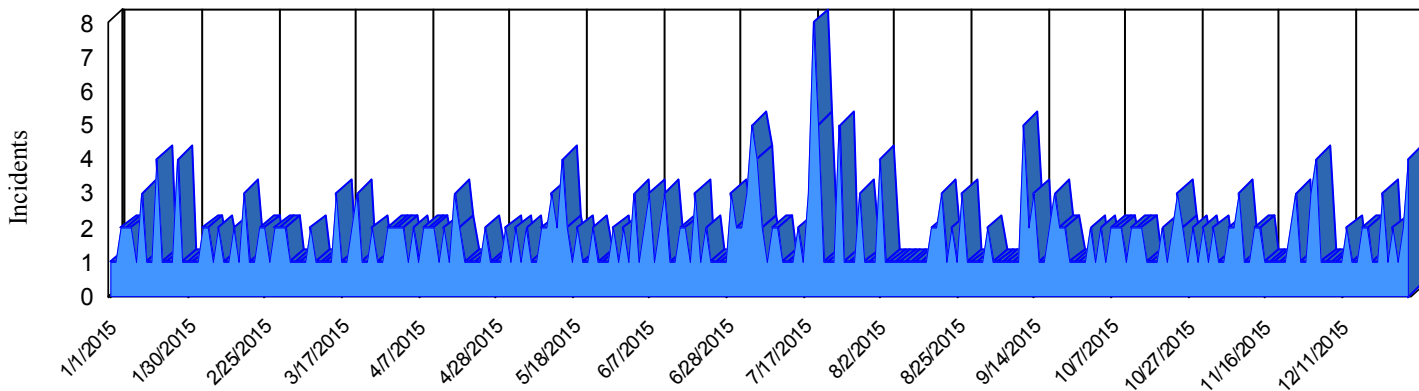

Station Incident Summary

Station **52**

01/01/2015 to 12/31/2015

SLU

Total Calls for this Report 424

Incidents by Day

Incidents by Day of the Week

Incidents by Month