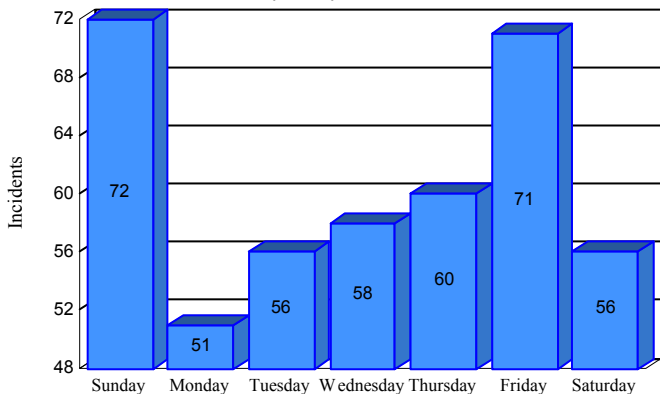

Station Incident Summary

Station **52**

01/01/2015 to 12/31/2015

SLU

Total Calls for this Report 424

Incidents by Day

Incidents by Day of the Week

Incidents by Month