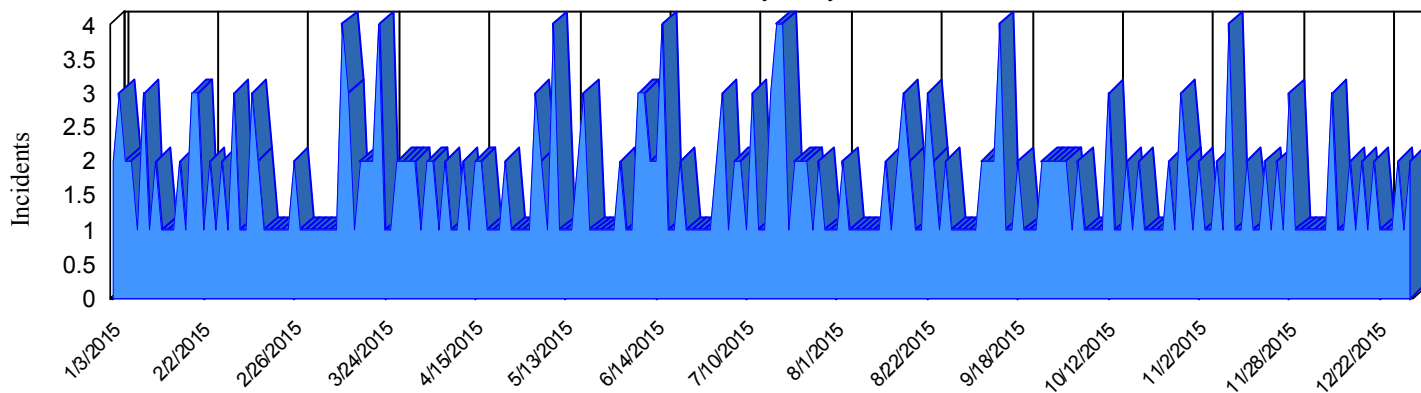

Station Incident Summary

Station **50**

01/03/2015 to 12/31/2015

SLU

Total Calls for this Report 346

Incidents by Day

Incidents by Day of the Week

Incidents by Month

Incidents by Hour

The source of this data is submitted by CAL FIRE through the Computer Aided Dispatch (CAD) system. The data is an estimate and may possibly change. Total statistics on this report are not final, and may not match any other fire statistics provided by CAL FIRE / San Luis Obispo County Fire.