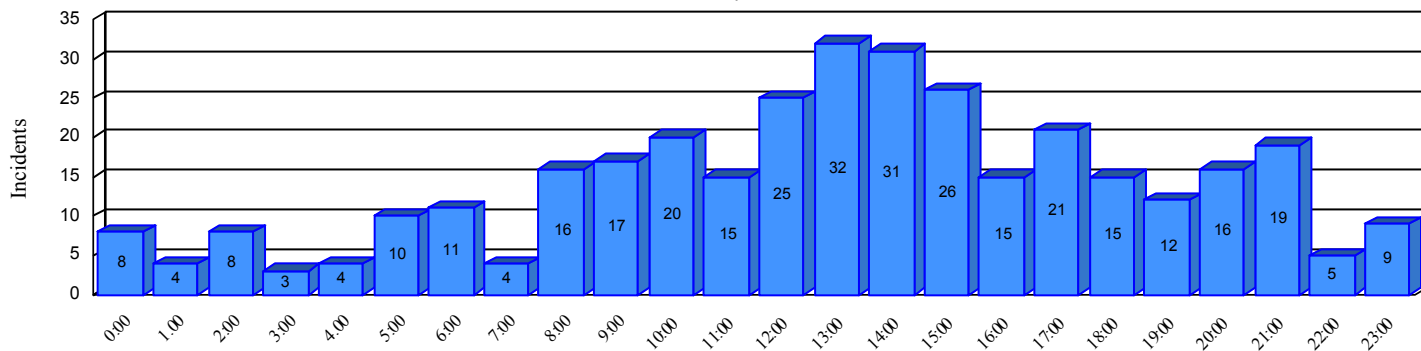

Incidents by Hour