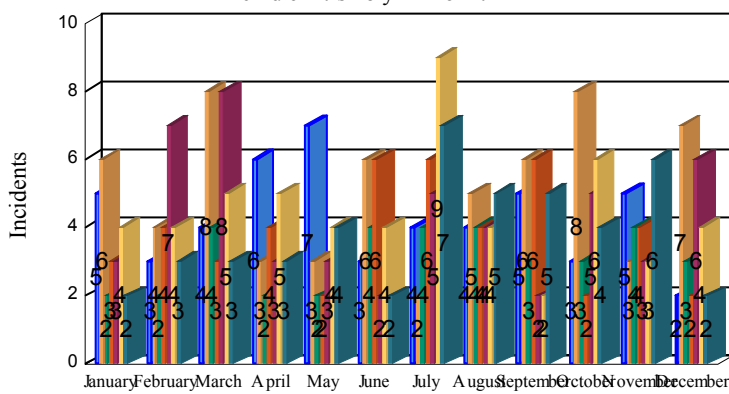

Station Incident Summary

Station **50**

01/03/2015 to 12/31/2015

SLU

Total Calls for this Report 346

Incidents by Day

Incidents by Day of the Week

Incidents by Month

Incidents by Hour

The source of this data is submitted by CAL FIRE through the Computer Aided Dispatch (CAD) system. The data is an estimate and may possibly change. Total statistics on this report are not final, and may not match any other fire statistics provided by CAL FIRE / San Luis Obispo County Fire.