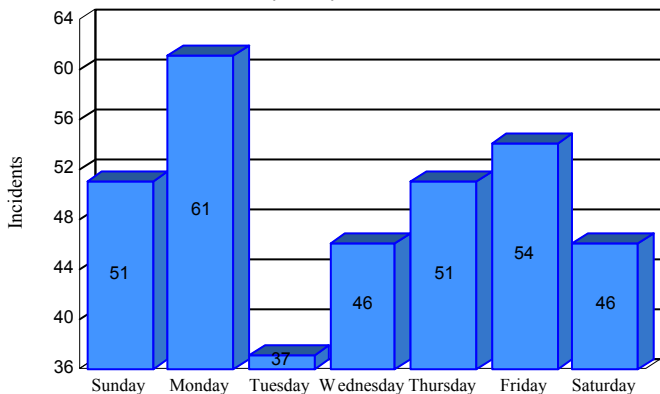

Station Incident Summary

Station **50**

01/03/2015 to 12/31/2015

SLU

Total Calls for this Report 346

Incidents by Day

Incidents by Day of the Week

Incidents by Month