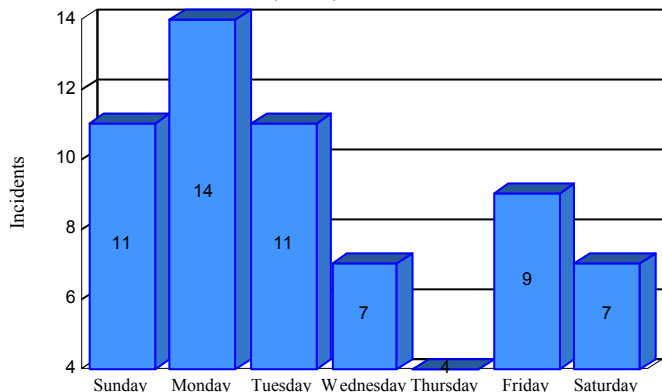

Station Incident Summary

Station **42**

01/02/2015 to 12/28/2015

SLU

Total Calls for this Report 63

Incidents by Day

Incidents by Day of the Week

Incidents by Month

Incidents by Hour

The source of this data is submitted by CAL FIRE through the Computer Aided Dispatch (CAD) system. The data is an estimate and may possibly change. Total statistics on this report are not final, and may not match any other fire statistics provided by CAL FIRE / San Luis Obispo County Fire.