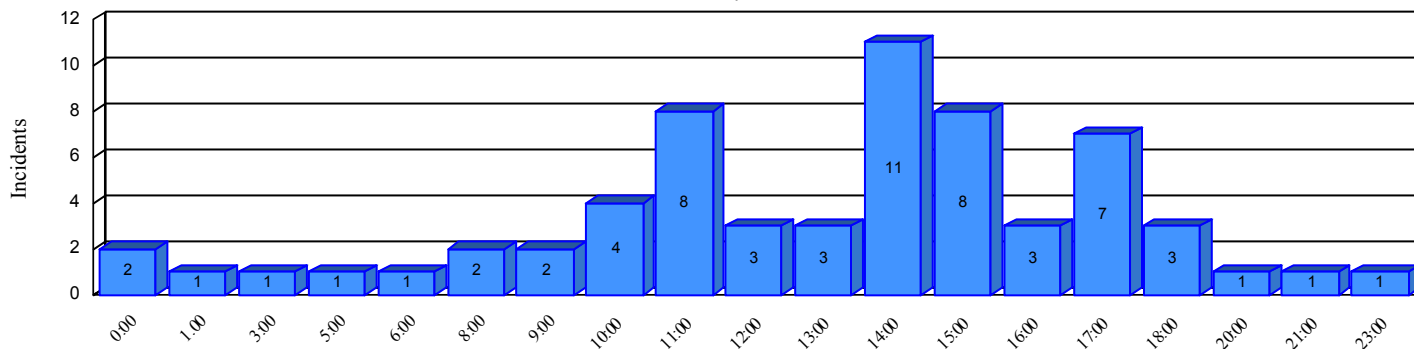

Station Incident Summary

Station **42**

01/02/2015 to 12/28/2015

SLU

Total Calls for this Report 63

Incidents by Day

Incidents by Day of the Week

Incidents by Month

Incidents by Hour

The source of this data is submitted by CAL FIRE through the Computer Aided Dispatch (CAD) system. The data is an estimate and may possibly change. Total statistics on this report are not final, and may not match any other fire statistics provided by CAL FIRE / San Luis Obispo County Fire.