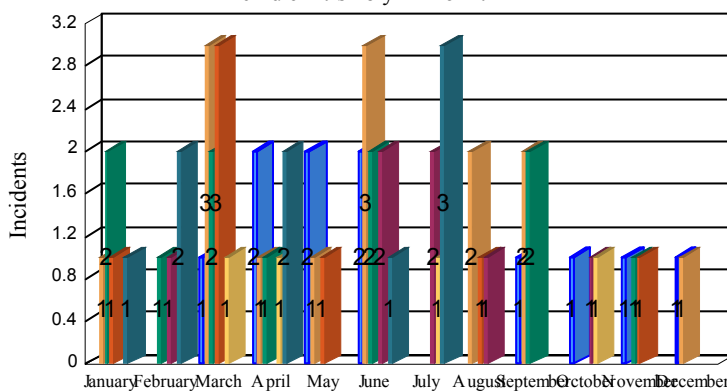

Station Incident Summary

Station **42**

01/02/2015 to 12/28/2015

SLU

Total Calls for this Report 63

Incidents by Day

Incidents by Day of the Week

Incidents by Month

Incidents by Hour

The source of this data is submitted by CAL FIRE through the Computer Aided Dispatch (CAD) system. The data is an estimate and may possibly change. Total statistics on this report are not final, and may not match any other fire statistics provided by CAL FIRE / San Luis Obispo County Fire.