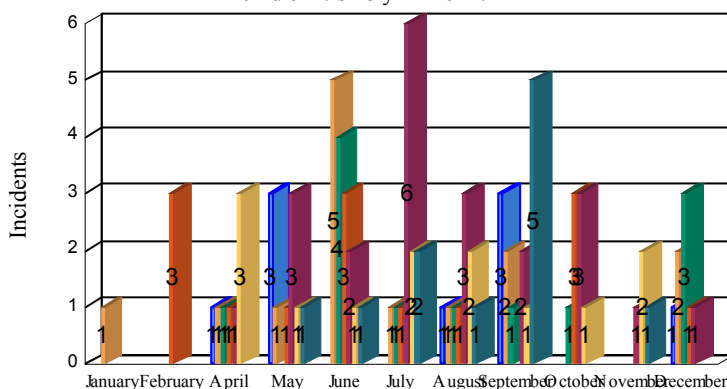

Station Incident Summary

Station **35**

01/05/2015 to 12/14/2015

SLU

Total Calls for this Report 95

Incidents by Day

Incidents by Day of the Week

Incidents by Month

Incidents by Hour

The source of this data is submitted by CAL FIRE through the Computer Aided Dispatch (CAD) system. The data is an estimate and may possibly change. Total statistics on this report are not final, and may not match any other fire statistics provided by CAL FIRE / San Luis Obispo County Fire.