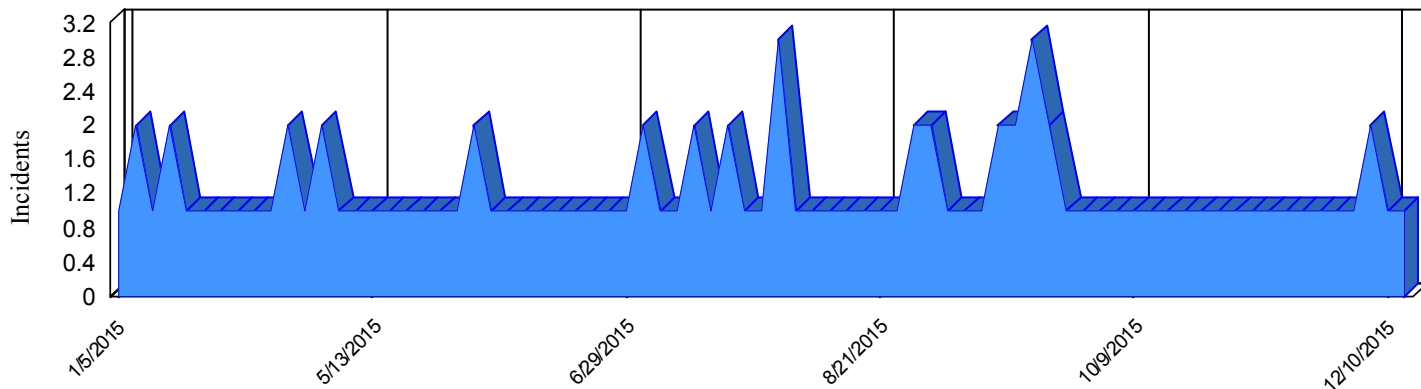

Station Incident Summary

Station **35**

01/05/2015 to 12/14/2015

SLU

Total Calls for this Report 95

Incidents by Day

Incidents by Day of the Week

Incidents by Month