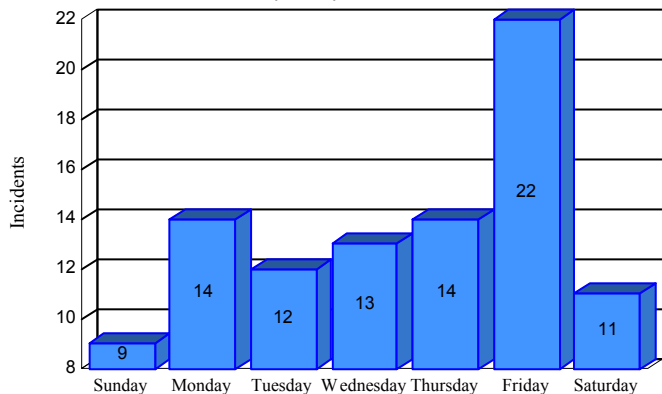

Station Incident Summary

Station **35**

01/05/2015 to 12/14/2015

SLU

Total Calls for this Report 95

Incidents by Day

Incidents by Day of the Week

Incidents by Month

Incidents by Hour

The source of this data is submitted by CAL FIRE through the Computer Aided Dispatch (CAD) system. The data is an estimate and may possibly change. Total statistics on this report are not final, and may not match any other fire statistics provided by CAL FIRE / San Luis Obispo County Fire.