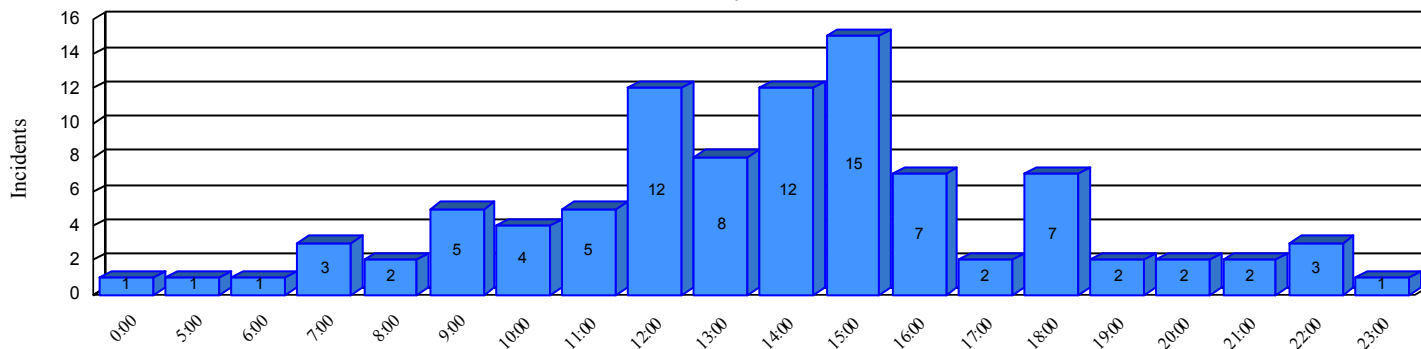

Station Incident Summary

Station **35**

01/05/2015 to 12/14/2015

SLU

Total Calls for this Report 95

Incidents by Day

Incidents by Day of the Week

Incidents by Month

Incidents by Hour

The source of this data is submitted by CAL FIRE through the Computer Aided Dispatch (CAD) system. The data is an estimate and may possibly change. Total statistics on this report are not final, and may not match any other fire statistics provided by CAL FIRE / San Luis Obispo County Fire.