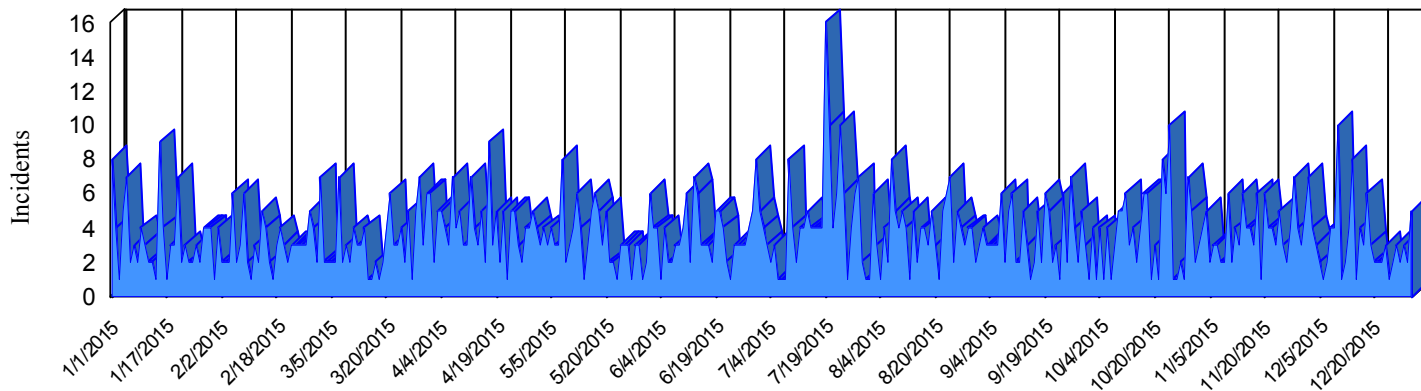

Station Incident Summary

Station **30**

01/01/2015 to 12/31/2015

SLU

Total Calls for this Report 1,289

Incidents by Day

Incidents by Day of the Week

Incidents by Month