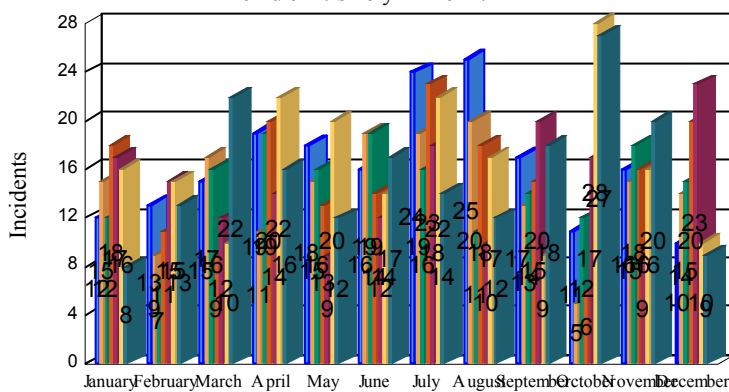

Station Incident Summary

Station **30**

01/01/2015 to 12/31/2015

SLU

Total Calls for this Report 1,289

Incidents by Day

Incidents by Day of the Week

Incidents by Month

Incidents by Hour

The source of this data is submitted by CAL FIRE through the Computer Aided Dispatch (CAD) system. The data is an estimate and may possibly change. Total statistics on this report are not final, and may not match any other fire statistics provided by CAL FIRE / San Luis Obispo County Fire.