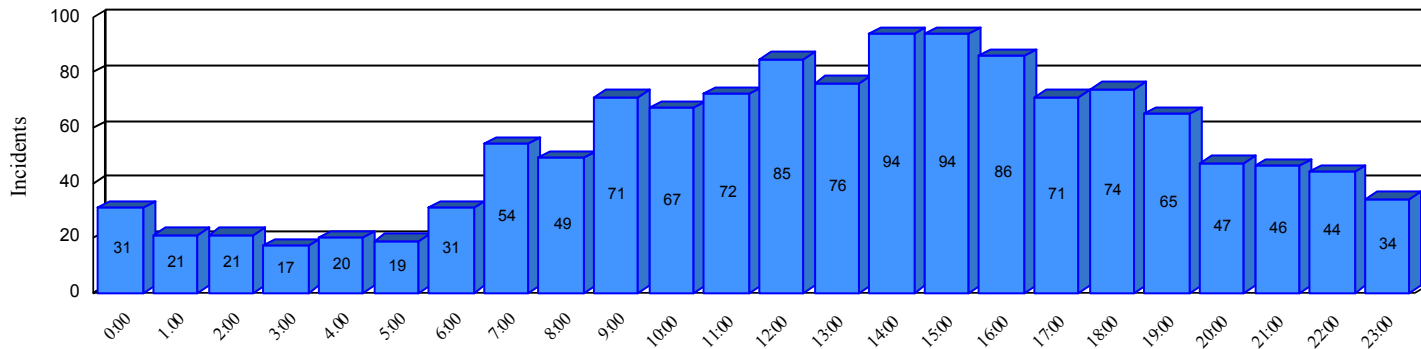

Incidents by Hour