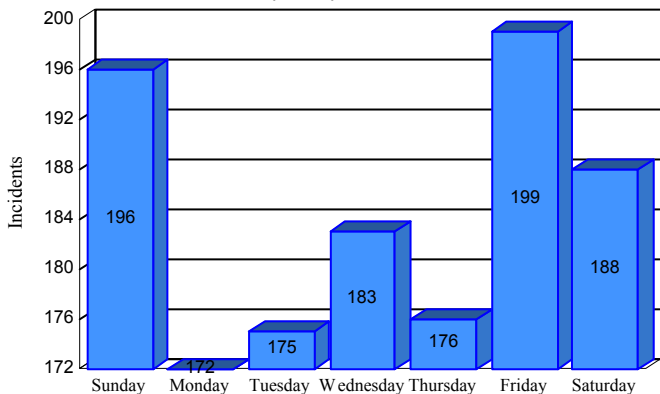

Station Incident Summary

Station **30**

01/01/2015 to 12/31/2015

SLU

Total Calls for this Report 1,289

Incidents by Day

Incidents by Day of the Week

Incidents by Month

Incidents by Hour

The source of this data is submitted by CAL FIRE through the Computer Aided Dispatch (CAD) system. The data is an estimate and may possibly change. Total statistics on this report are not final, and may not match any other fire statistics provided by CAL FIRE / San Luis Obispo County Fire.