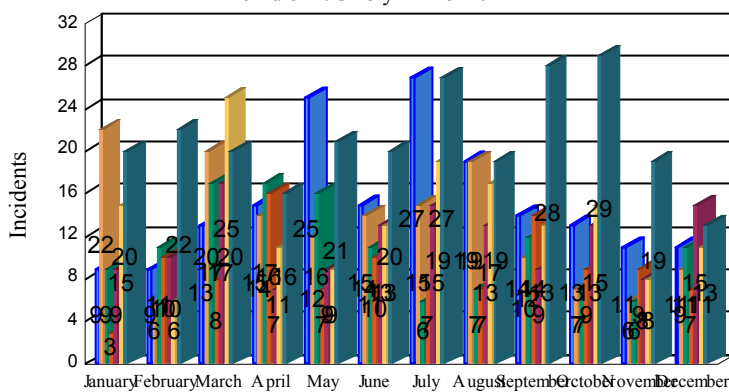

# Station Incident Summary

Station **22**

01/01/2015 to 12/31/2015

SLU

Total Calls for this Report **1,126**

Incidents by Day

Incidents by Day of the Week

Incidents by Month

Incidents by Hour

The source of this data is submitted by CAL FIRE through the Computer Aided Dispatch (CAD) system. The data is an estimate and may possibly change. Total statistics on this report are not final, and may not match any other fire statistics provided by CAL FIRE / San Luis Obispo County Fire.