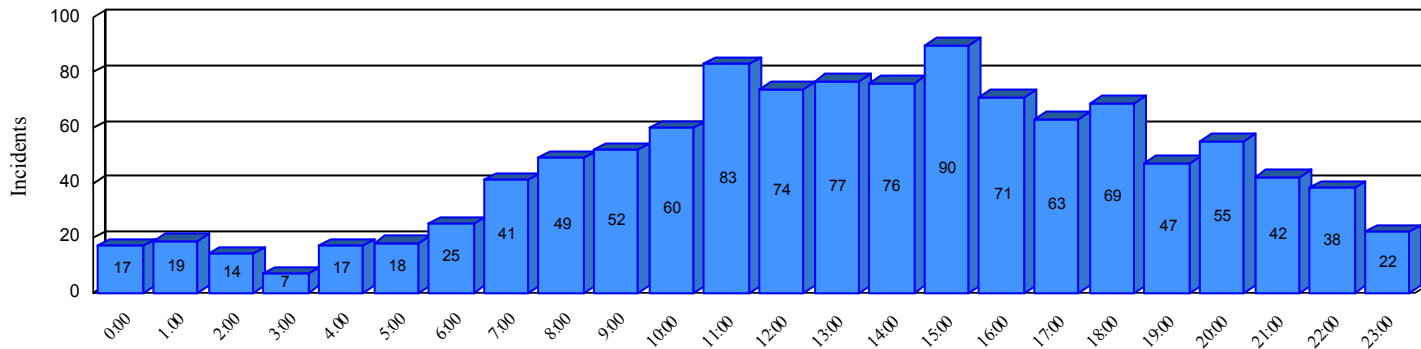

Incidents by Hour