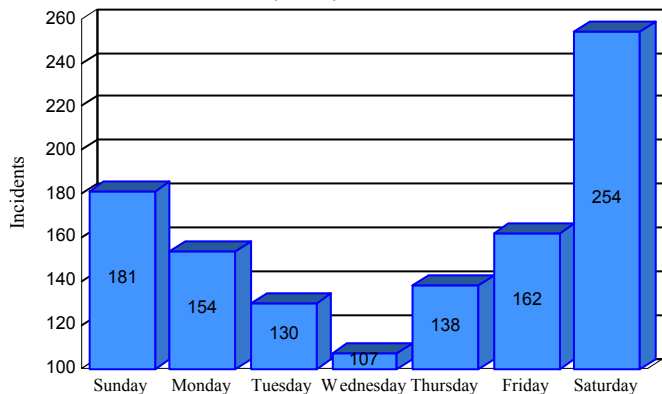

# Station Incident Summary

Station **22**

01/01/2015 to 12/31/2015

SLU

Total Calls for this Report **1,126**

Incidents by Day

Incidents by Day of the Week

Incidents by Month

Incidents by Hour

The source of this data is submitted by CAL FIRE through the Computer Aided Dispatch (CAD) system. The data is an estimate and may possibly change. Total statistics on this report are not final, and may not match any other fire statistics provided by CAL FIRE / San Luis Obispo County Fire.