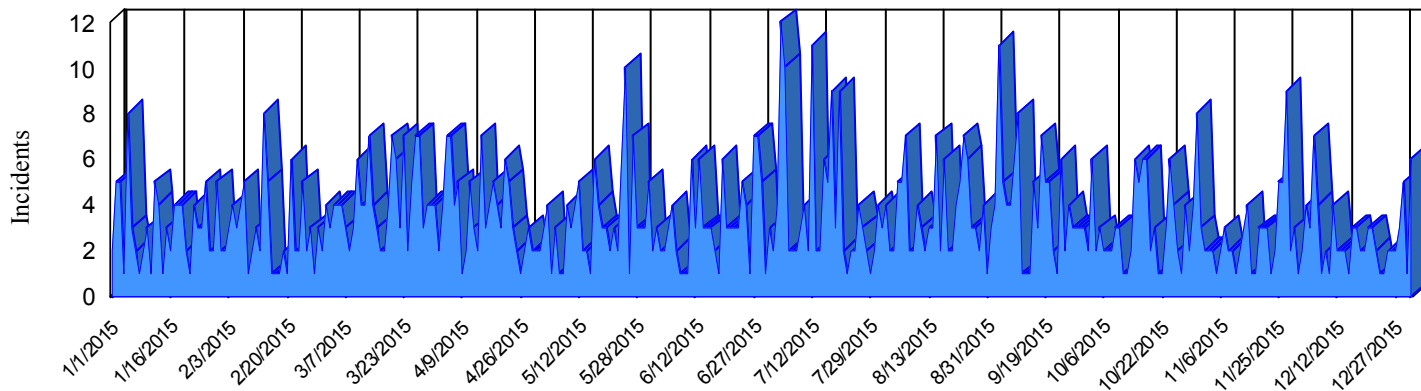

# Station Incident Summary

Station **22**

01/01/2015 to 12/31/2015

SLU

Total Calls for this Report **1,126**

Incidents by Day

Incidents by Day of the Week

Incidents by Month