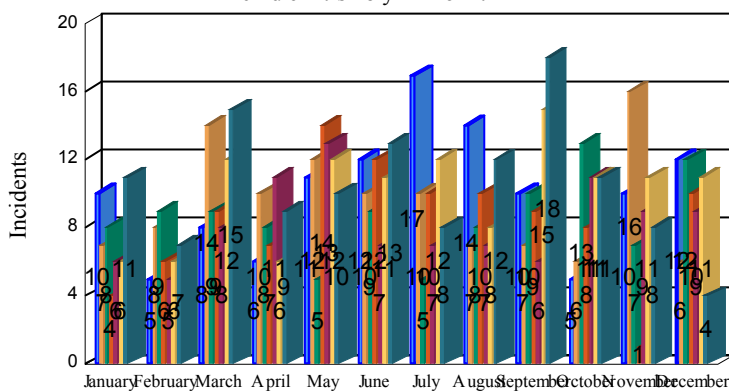

# Station Incident Summary

Station **21**

01/01/2015 to 12/31/2015

SLU

Total Calls for this Report **782**

Incidents by Day

Incidents by Day of the Week

Incidents by Month

Incidents by Hour

The source of this data is submitted by CAL FIRE through the Computer Aided Dispatch (CAD) system. The data is an estimate and may possibly change. Total statistics on this report are not final, and may not match any other fire statistics provided by CAL FIRE / San Luis Obispo County Fire.