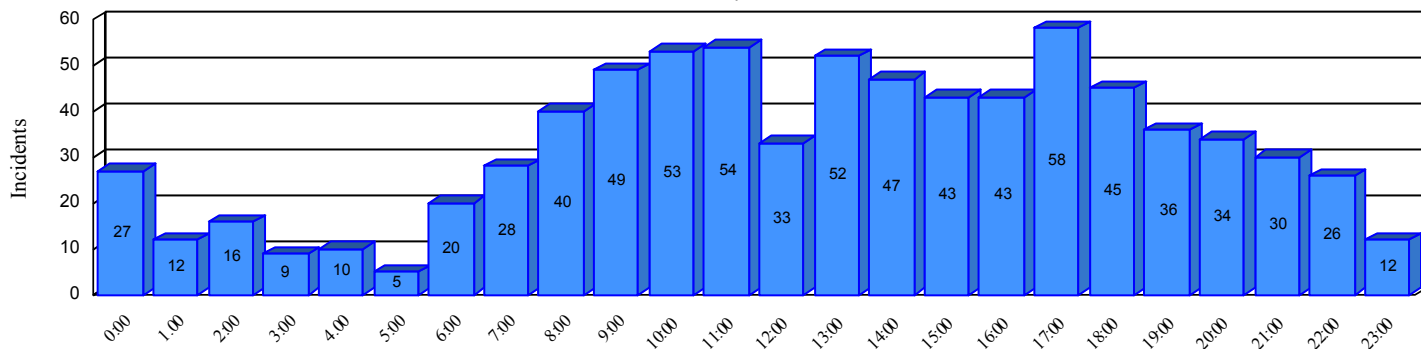

Incidents by Hour