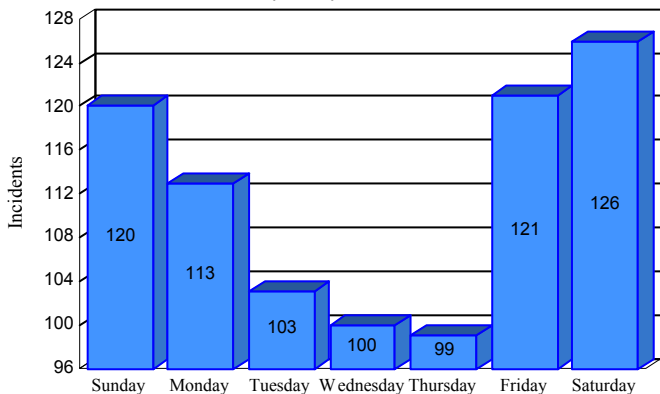

# Station Incident Summary

Station **21**

01/01/2015 to 12/31/2015

SLU

Total Calls for this Report **782**

Incidents by Day

Incidents by Day of the Week

Incidents by Month

Incidents by Hour

The source of this data is submitted by CAL FIRE through the Computer Aided Dispatch (CAD) system. The data is an estimate and may possibly change. Total statistics on this report are not final, and may not match any other fire statistics provided by CAL FIRE / San Luis Obispo County Fire.