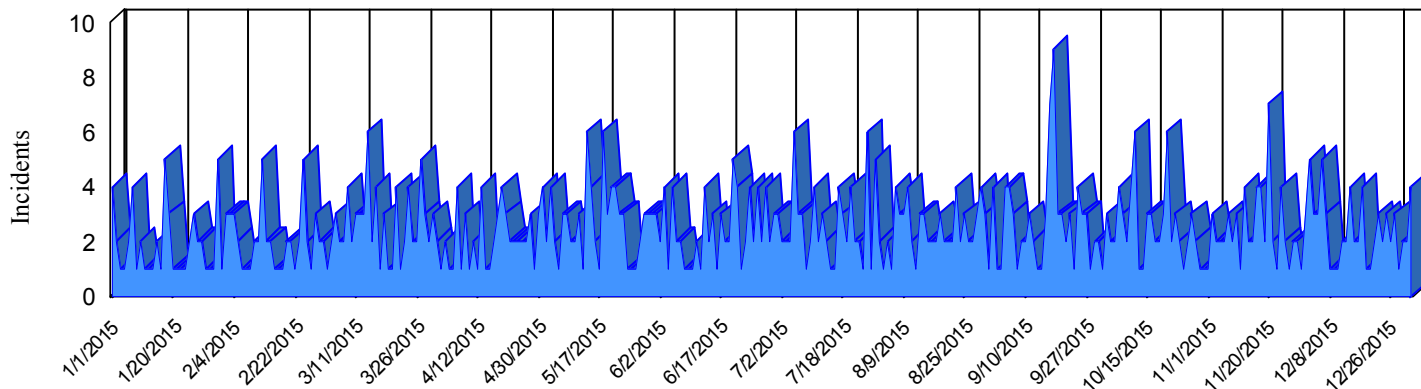

# Station Incident Summary

Station **21**

01/01/2015 to 12/31/2015

SLU

Total Calls for this Report **782**

Incidents by Day

Incidents by Day of the Week

Incidents by Month

Incidents by Hour

The source of this data is submitted by CAL FIRE through the Computer Aided Dispatch (CAD) system. The data is an estimate and may possibly change. Total statistics on this report are not final, and may not match any other fire statistics provided by CAL FIRE / San Luis Obispo County Fire.