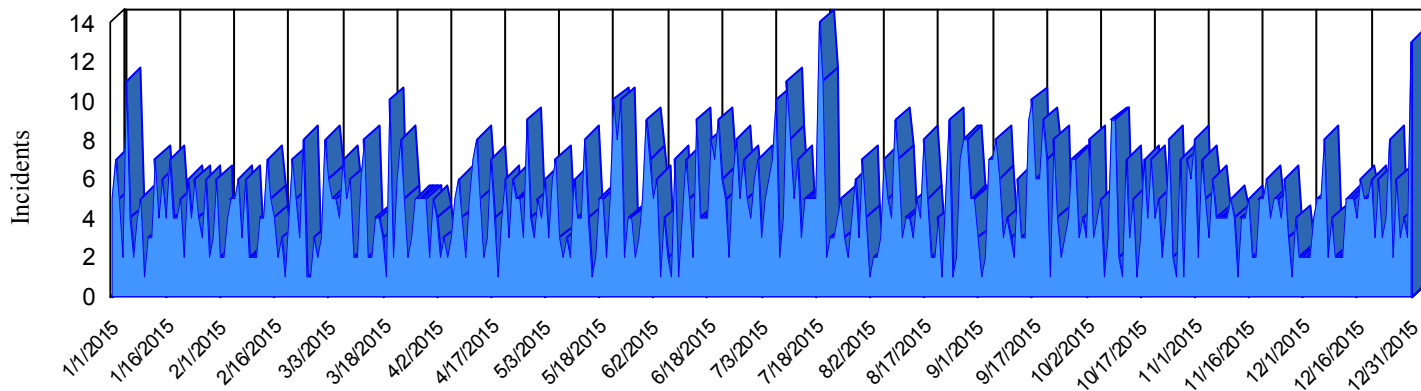

Station Incident Summary

Station **20**

01/01/2015 to 12/31/2015

SLU

Total Calls for this Report 1,644

Incidents by Day

Incidents by Day of the Week

Incidents by Month