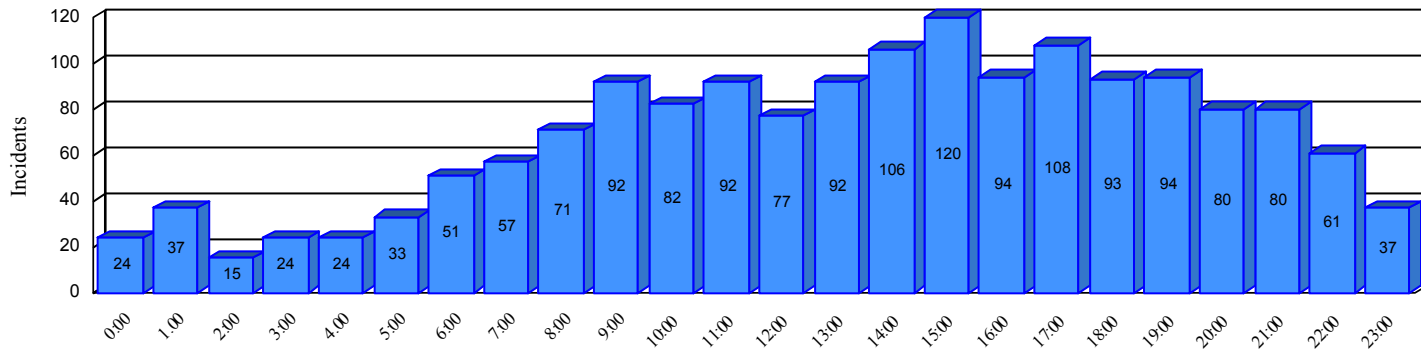

Incidents by Hour