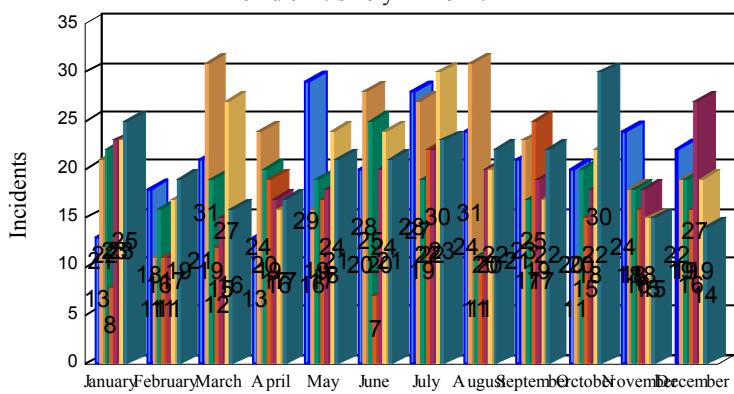

Station Incident Summary

Station **20**

01/01/2015 to 12/31/2015

SLU

Total Calls for this Report 1,644

Incidents by Day

Incidents by Day of the Week

Incidents by Month

Incidents by Hour

The source of this data is submitted by CAL FIRE through the Computer Aided Dispatch (CAD) system. The data is an estimate and may possibly change. Total statistics on this report are not final, and may not match any other fire statistics provided by CAL FIRE / San Luis Obispo County Fire.