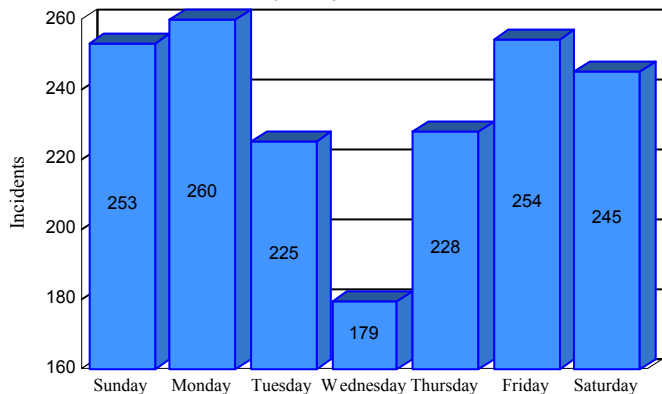

Station Incident Summary

Station **20**

01/01/2015 to 12/31/2015

SLU

Total Calls for this Report 1,644

Incidents by Day

Incidents by Day of the Week

Incidents by Month

Incidents by Hour

The source of this data is submitted by CAL FIRE through the Computer Aided Dispatch (CAD) system. The data is an estimate and may possibly change. Total statistics on this report are not final, and may not match any other fire statistics provided by CAL FIRE / San Luis Obispo County Fire.