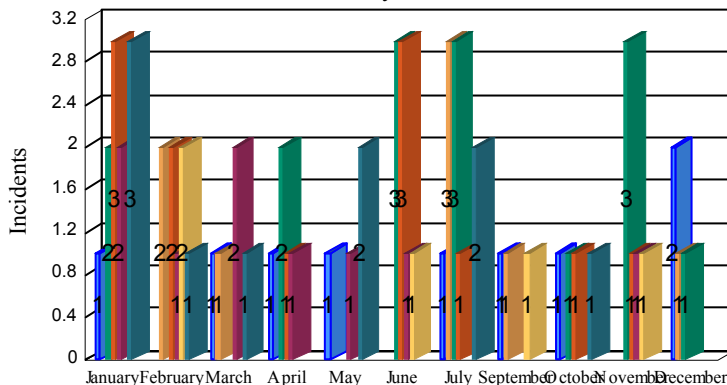

# Station Incident Summary

## Station 14

01/02/2015 to 12/08/2015

SLU

Total Calls for this Report 68

Incidents by Day

Incidents by Day of the Week

Incidents by Month

Incidents by Hour