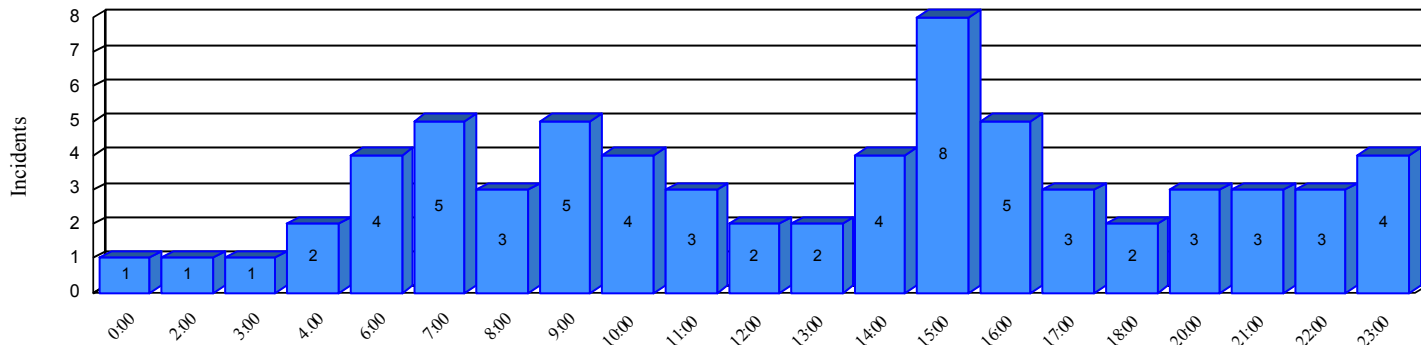

## Station 14

01/02/2015 to 12/08/2015

SLU

Total Calls for this Report 68

Incidents by Day

Incidents by Day of the Week

Incidents by Month

Incidents by Hour