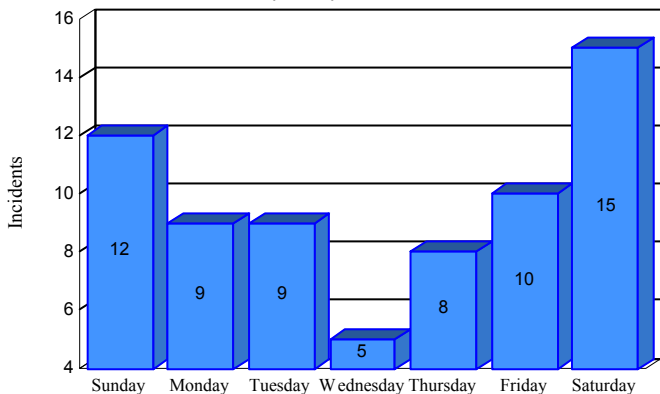

## Station 14

01/02/2015 to 12/08/2015

SLU

Total Calls for this Report 68

Incidents by Day

Incidents by Day of the Week

Incidents by Month

Incidents by Hour