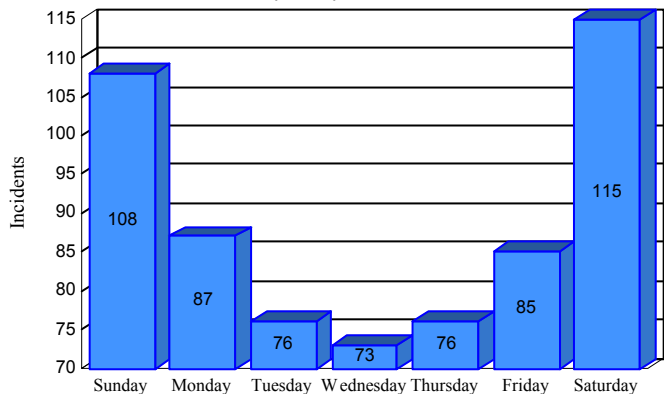

## Station 11

01/02/2015 to 12/31/2015

SLU

Total Calls for this Report 620

Incidents by Day

Incidents by Day of the Week

Incidents by Month

Incidents by Hour