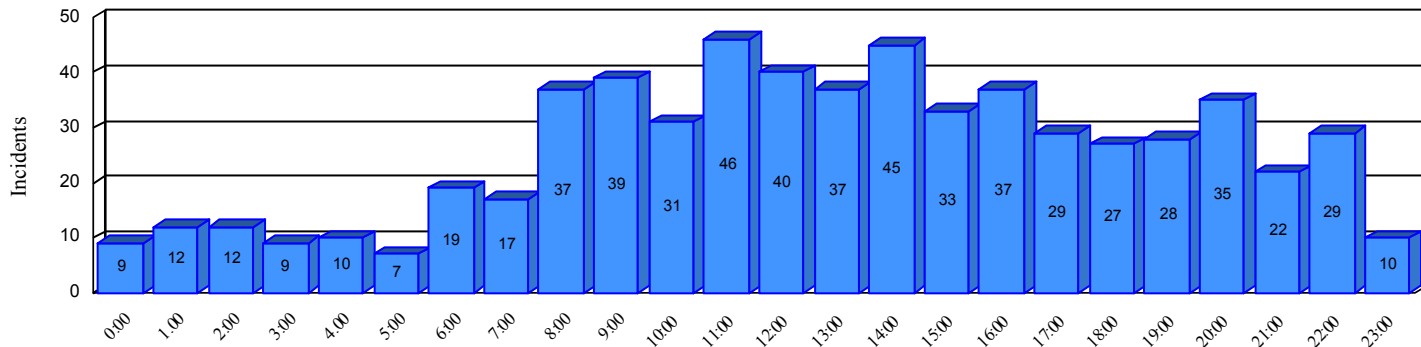

## Station 11

01/02/2015 to 12/31/2015

SLU

Total Calls for this Report 620

Incidents by Day

Incidents by Day of the Week

Incidents by Month

Incidents by Hour