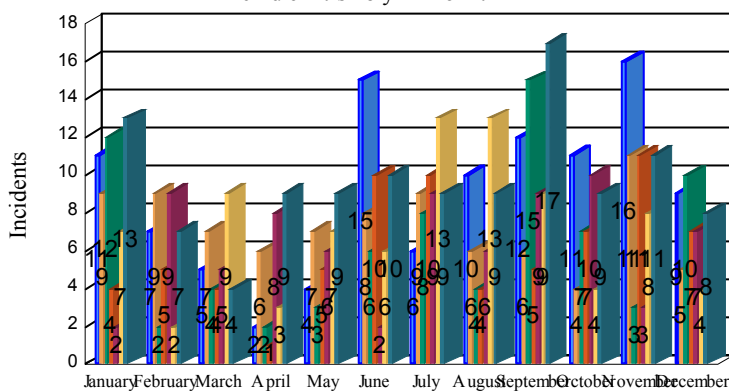

# Station Incident Summary

## Station 11

01/02/2015 to 12/31/2015

SLU

Total Calls for this Report 620

Incidents by Day

Incidents by Day of the Week

Incidents by Month

Incidents by Hour