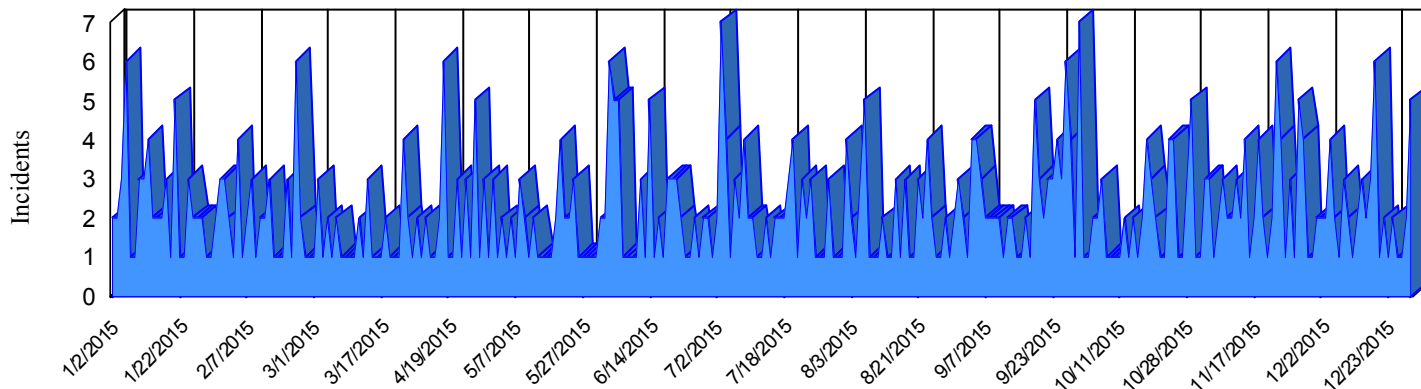

# Station Incident Summary

## Station 11

01/02/2015 to 12/31/2015

SLU

Total Calls for this Report 620

Incidents by Day

Incidents by Day of the Week

Incidents by Month

Incidents by Hour