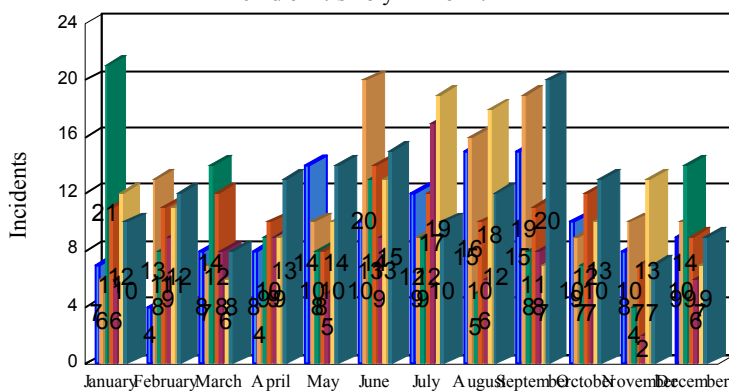

Station Incident Summary

Station **10**

01/01/2015 to 12/31/2015

SLU

Total Calls for this Report **870**

Incidents by Day

Incidents by Day of the Week

Incidents by Month

Incidents by Hour

The source of this data is submitted by CAL FIRE through the Computer Aided Dispatch (CAD) system. The data is an estimate and may possibly change. Total statistics on this report are not final, and may not match any other fire statistics provided by CAL FIRE / San Luis Obispo County Fire.