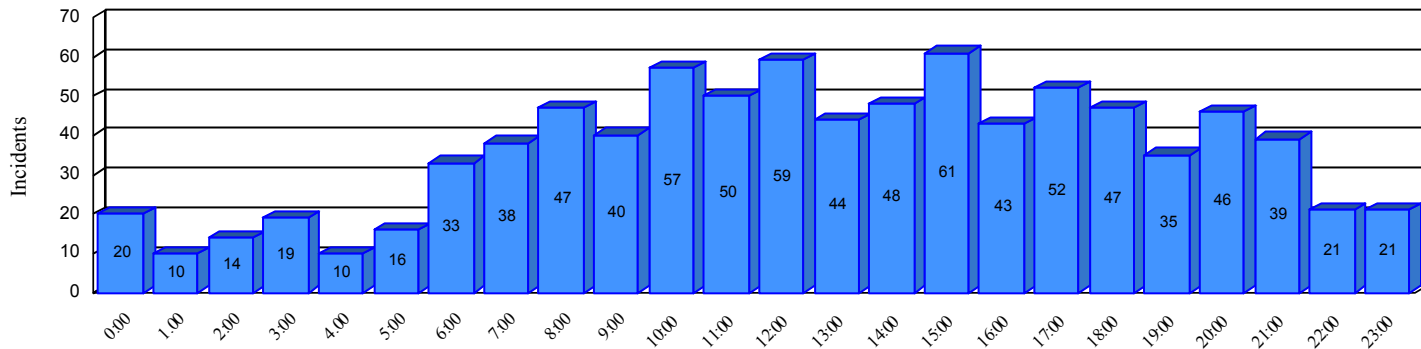

Incidents by Hour