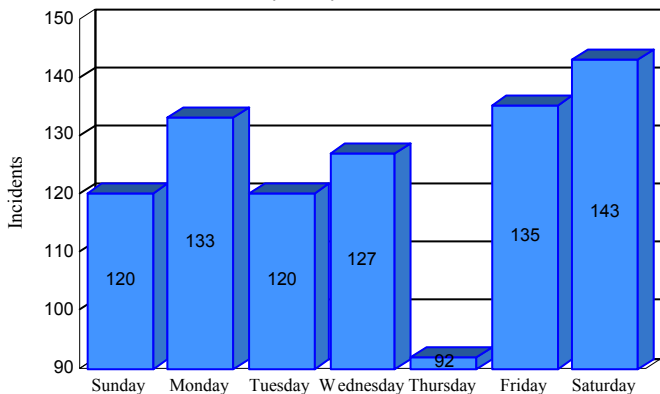

Station Incident Summary

Station **10**

01/01/2015 to 12/31/2015

SLU

Total Calls for this Report **870**

Incidents by Day

Incidents by Day of the Week

Incidents by Month

Incidents by Hour

The source of this data is submitted by CAL FIRE through the Computer Aided Dispatch (CAD) system. The data is an estimate and may possibly change. Total statistics on this report are not final, and may not match any other fire statistics provided by CAL FIRE / San Luis Obispo County Fire.