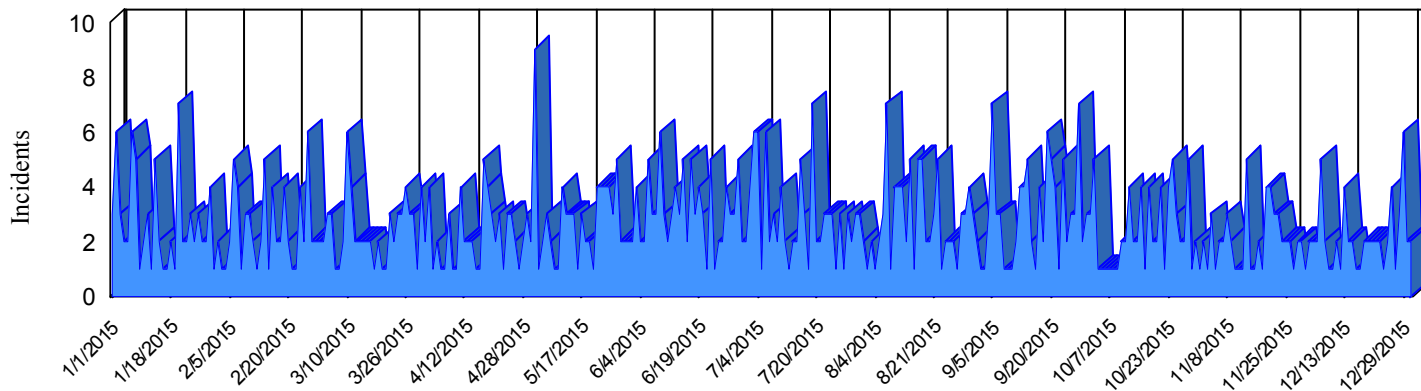

Station Incident Summary

Station **10**

01/01/2015 to 12/31/2015

SLU

Total Calls for this Report **870**

Incidents by Day

Incidents by Day of the Week

Incidents by Month

Incidents by Hour

The source of this data is submitted by CAL FIRE through the Computer Aided Dispatch (CAD) system. The data is an estimate and may possibly change. Total statistics on this report are not final, and may not match any other fire statistics provided by CAL FIRE / San Luis Obispo County Fire.