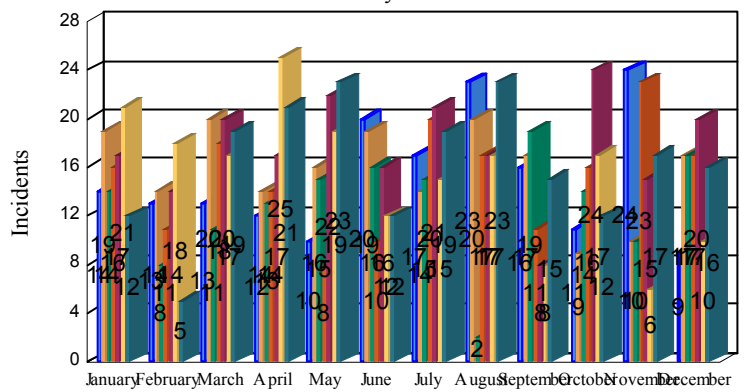

Station Incident Summary

Station **64**

01/01/2014 to 12/31/2014

SLU

Total Calls for this Report **1,296**

Incidents by Day

Incidents by Day of the Week

Incidents by Month

Incidents by Hour

The source of this data is submitted by CAL FIRE through the Computer Aided Dispatch (CAD) system. The data is an estimate and may possibly change. Total statistics on this report are not final, and may not match any other fire statistics provided by CAL FIRE / San Luis Obispo County Fire.