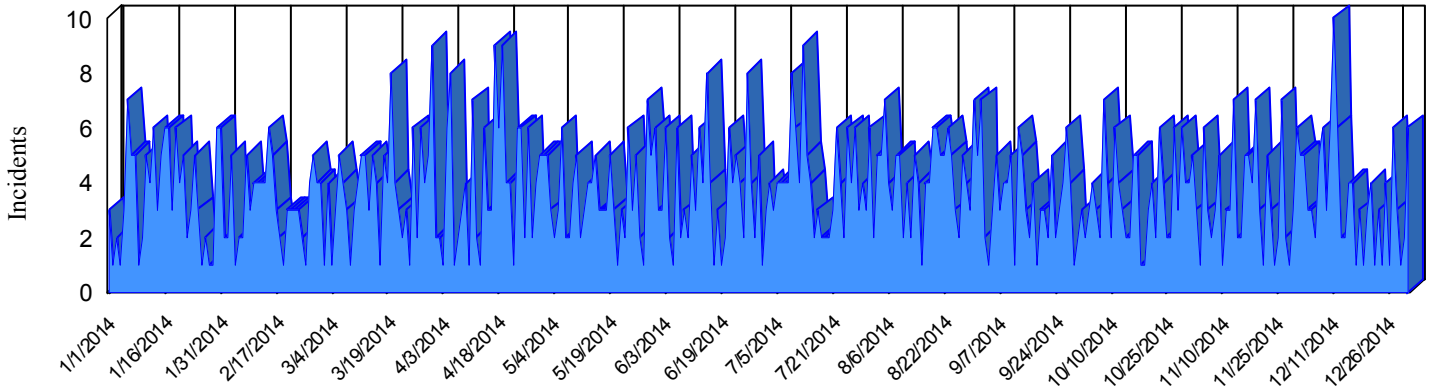

Station Incident Summary

Station **64**

01/01/2014 to 12/31/2014

SLU

Total Calls for this Report **1,296**

Incidents by Day

Incidents by Day of the Week

Incidents by Month