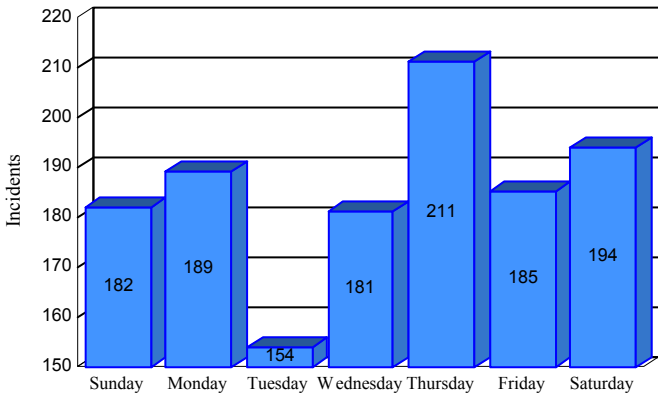

Station Incident Summary

Station **64**

01/01/2014 to 12/31/2014

SLU

Total Calls for this Report **1,296**

Incidents by Day

Incidents by Day of the Week

Incidents by Month

Incidents by Hour

The source of this data is submitted by CAL FIRE through the Computer Aided Dispatch (CAD) system. The data is an estimate and may possibly change. Total statistics on this report are not final, and may not match any other fire statistics provided by CAL FIRE / San Luis Obispo County Fire.