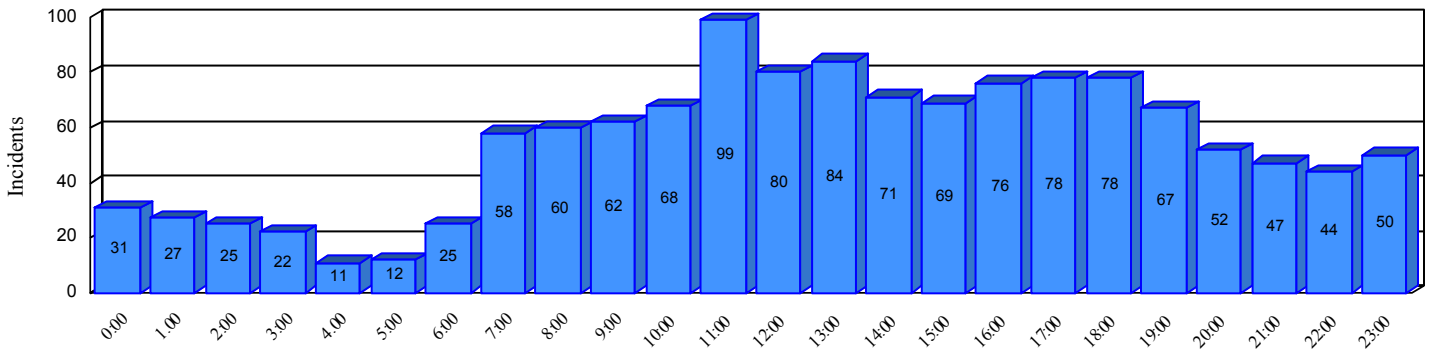

Incidents by Hour