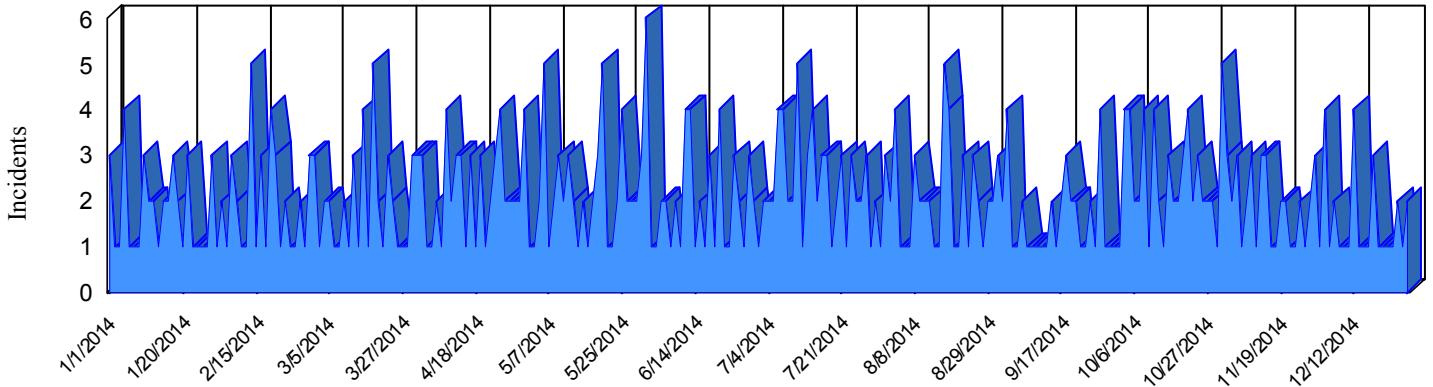

Station Incident Summary

Station **62**

01/01/2014 to 12/30/2014

SLU

Total Calls for this Report 549

Incidents by Day

Incidents by Day of the Week

Incidents by Month