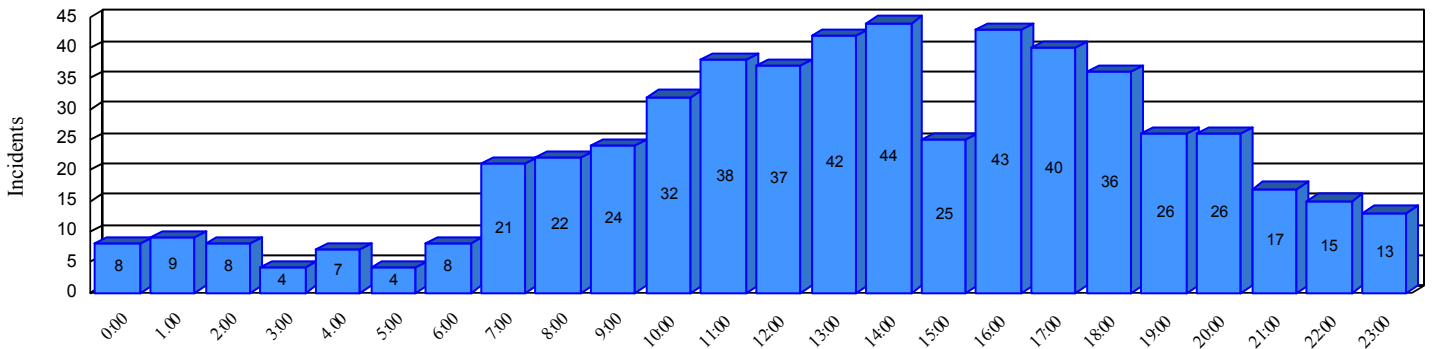

Incidents by Hour