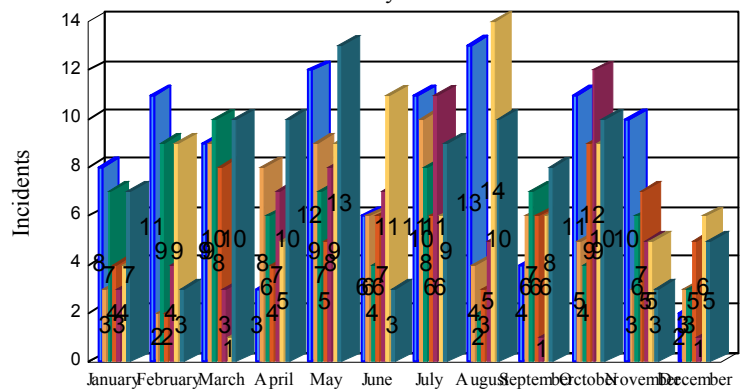

Station Incident Summary

Station **62**

01/01/2014 to 12/30/2014

SLU

Total Calls for this Report 549

Incidents by Day

Incidents by Day of the Week

Incidents by Month

Incidents by Hour

The source of this data is submitted by CAL FIRE through the Computer Aided Dispatch (CAD) system. The data is an estimate and may possibly change. Total statistics on this report are not final, and may not match any other fire statistics provided by CAL FIRE / San Luis Obispo County Fire.