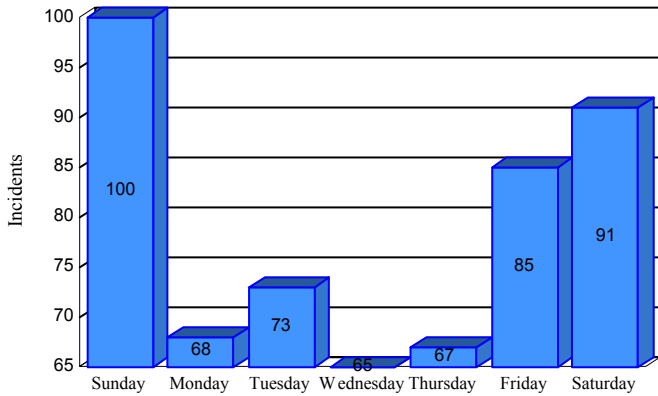

Station Incident Summary

Station **62**

01/01/2014 to 12/30/2014

SLU

Total Calls for this Report 549

Incidents by Day

Incidents by Day of the Week

Incidents by Month

Incidents by Hour

The source of this data is submitted by CAL FIRE through the Computer Aided Dispatch (CAD) system. The data is an estimate and may possibly change. Total statistics on this report are not final, and may not match any other fire statistics provided by CAL FIRE / San Luis Obispo County Fire.