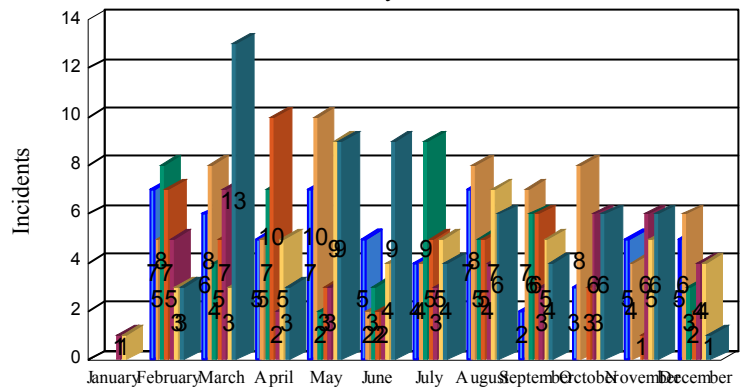

# Station Incident Summary

Station **52**

01/30/2014 to 12/29/2014

SLU

Total Calls for this Report **383**

Incidents by Day

Incidents by Day of the Week

Incidents by Month