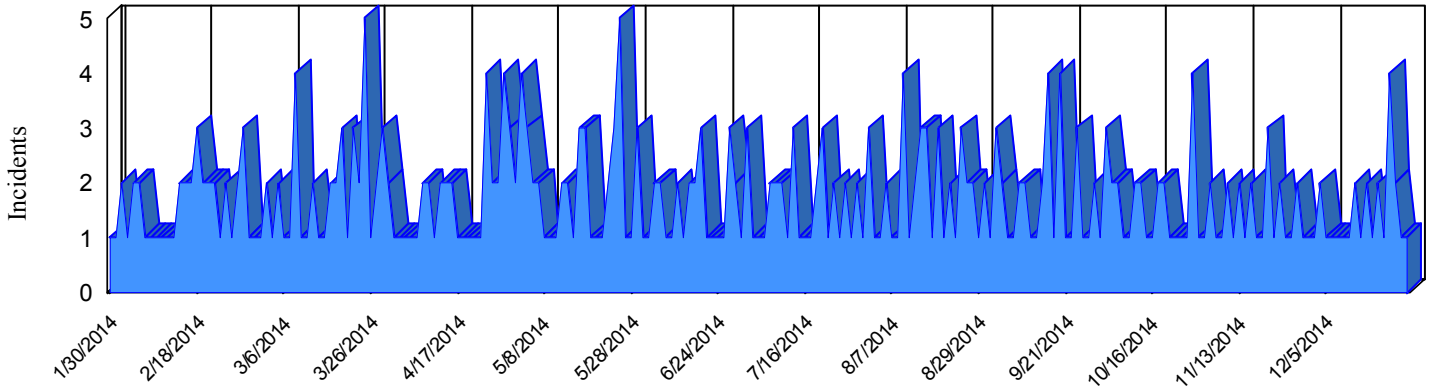

# Station Incident Summary

Station **52**

01/30/2014 to 12/29/2014

SLU

Total Calls for this Report **383**

Incidents by Day

Incidents by Day of the Week

Incidents by Month

Incidents by Hour

The source of this data is submitted by CAL FIRE through the Computer Aided Dispatch (CAD) system. The data is an estimate and may possibly change. Total statistics on this report are not final, and may not match any other fire statistics provided by CAL FIRE / San Luis Obispo County Fire.