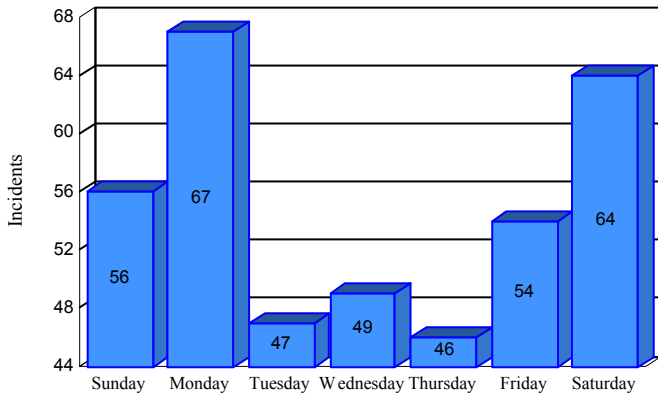

# Station Incident Summary

Station **52**

01/30/2014 to 12/29/2014

SLU

Total Calls for this Report **383**

Incidents by Day

Incidents by Day of the Week

Incidents by Month

Incidents by Hour

The source of this data is submitted by CAL FIRE through the Computer Aided Dispatch (CAD) system. The data is an estimate and may possibly change. Total statistics on this report are not final, and may not match any other fire statistics provided by CAL FIRE / San Luis Obispo County Fire.