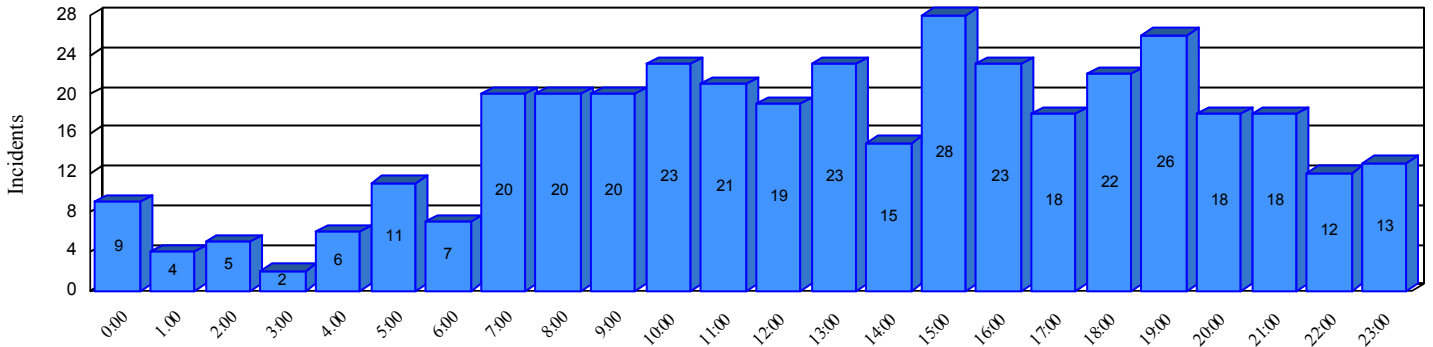

Incidents by Hour